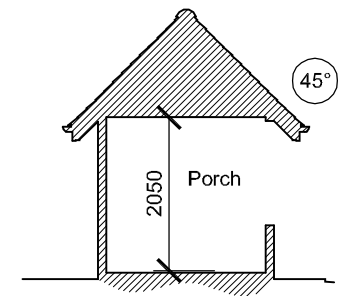

Cross Sections

scale 1:100 @ A3 (metres)

address
**Sunray, Chatter Alley
 Dogmersfield, Hook
 Hampshire, RG27 8SS**

drawing
Existing Cross Sections

Waterstone
 Design Limited
 Kaikoura
 6 Spruce Way
 Fleet
 Hampshire
 GU51 3JB
 Telephone
 01252 616420

scale	As indicated	sheet	A3
date	February 2023		
ref	WSD / 570 - 005	rev	-

rev	date	description