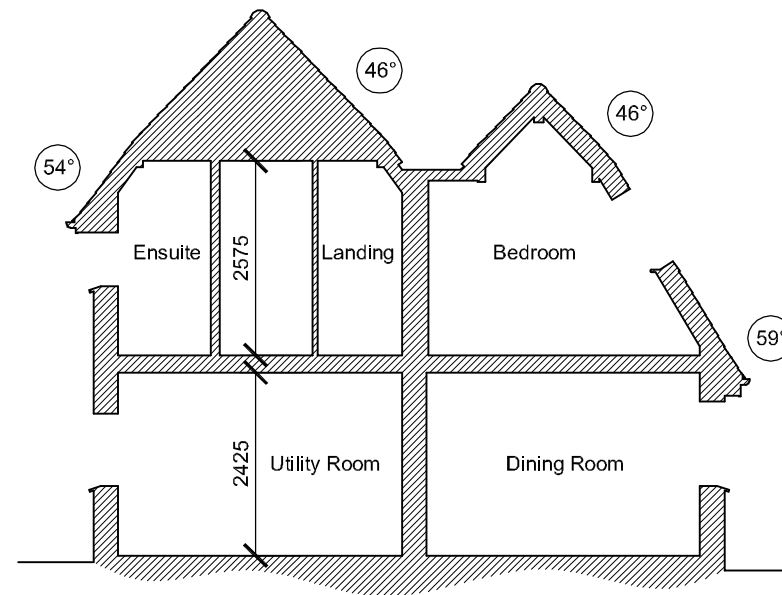

Cross Sections

scale 1:100 @ A3 (metres)

address
**Sunray, Chatter Alley
 Dogmersfield, Hook
 Hampshire, RG27 8SS**

drawing
Existing Cross Sections

Waterstone
 Design Limited
 Kaikoura
 6 Spruce Way
 Fleet
 Hampshire
 GU51 3JB
 Telephone
 01252 616420

scale	As indicated	sheet	A3
date	February 2023		
ref	WSD / 570 - 005	rev	-

rev	date	description