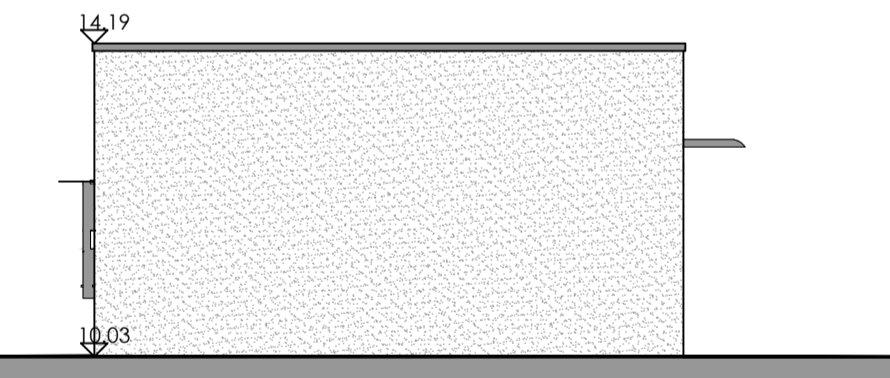

SOUTH WEST ELEVATION AS PROPOSED
SCALE 1:100