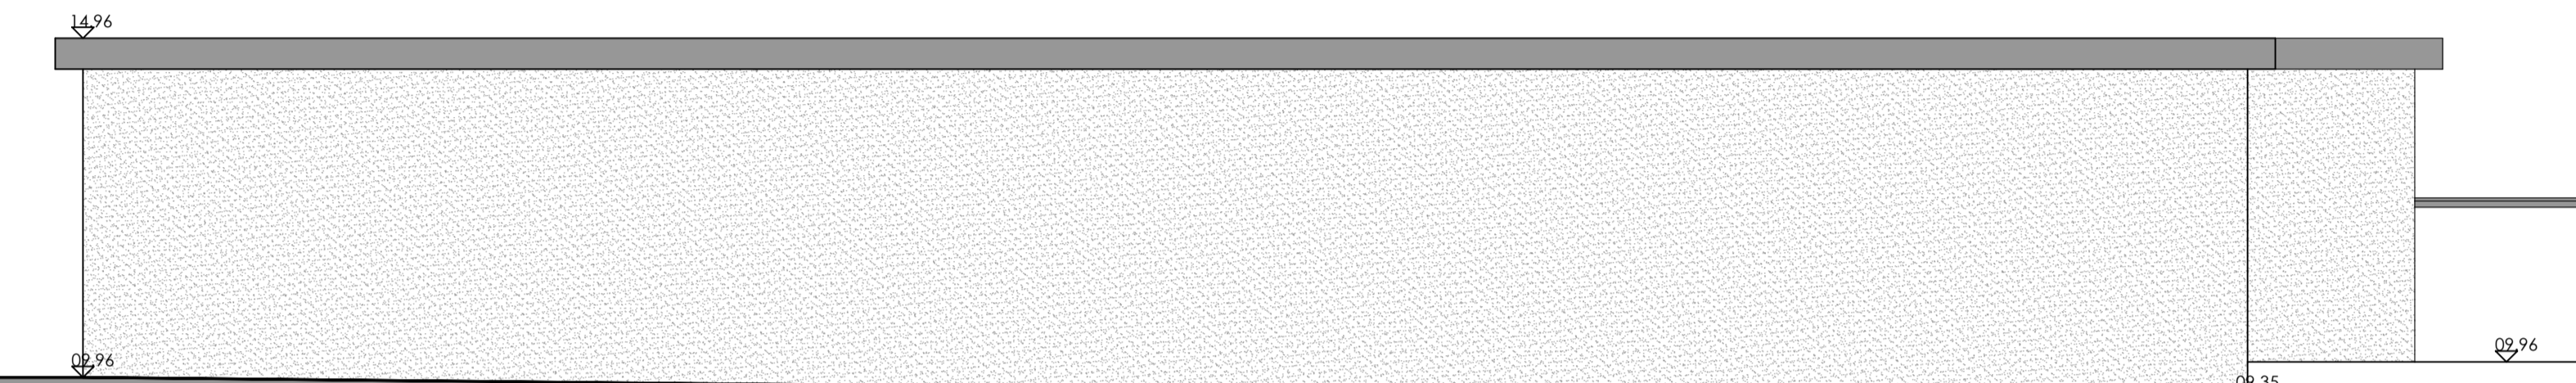

SOUTH WEST ELEVATION AS PROPOSED
SCALE 1:100