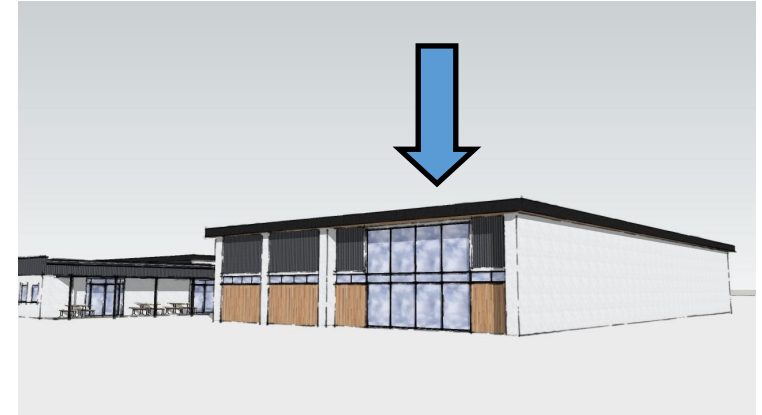

Entertainment, Games & Bar Area