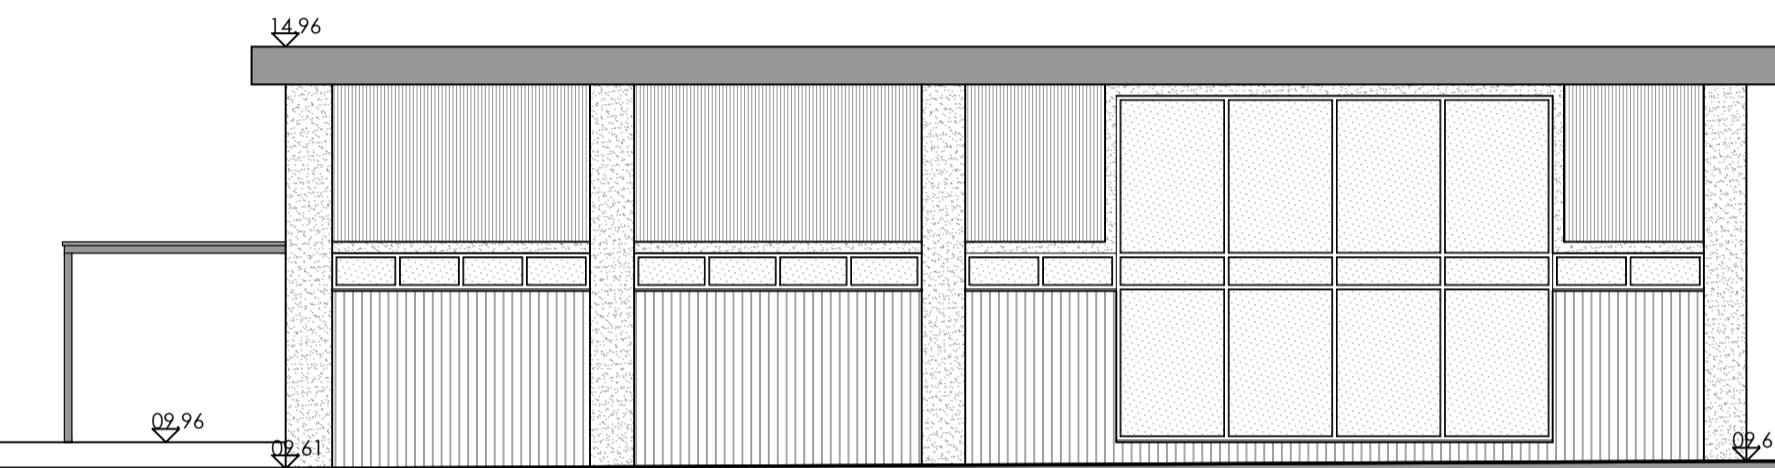

NOth WEST ELEVATION AS PROPOSED
SCALE 1:100