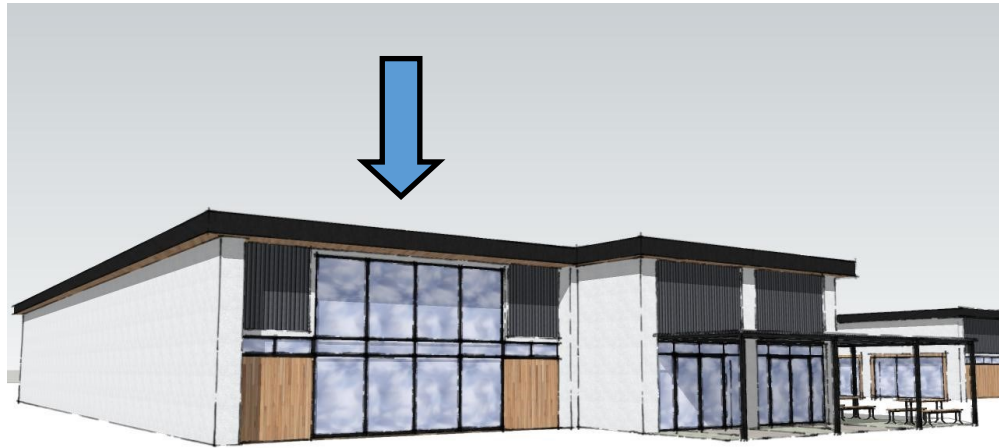

Entertainment, Games & Bar Area