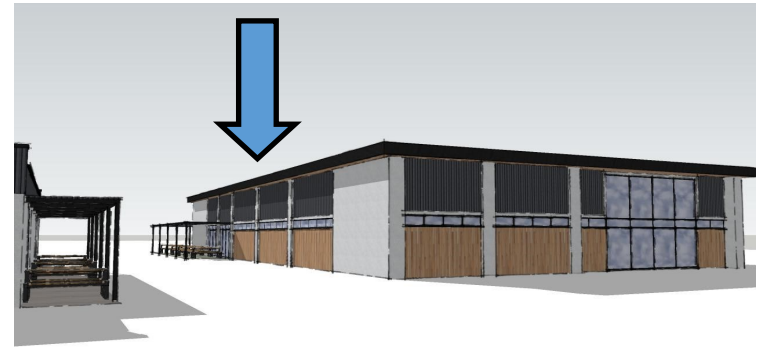

Entertainment, Games & Bar Area