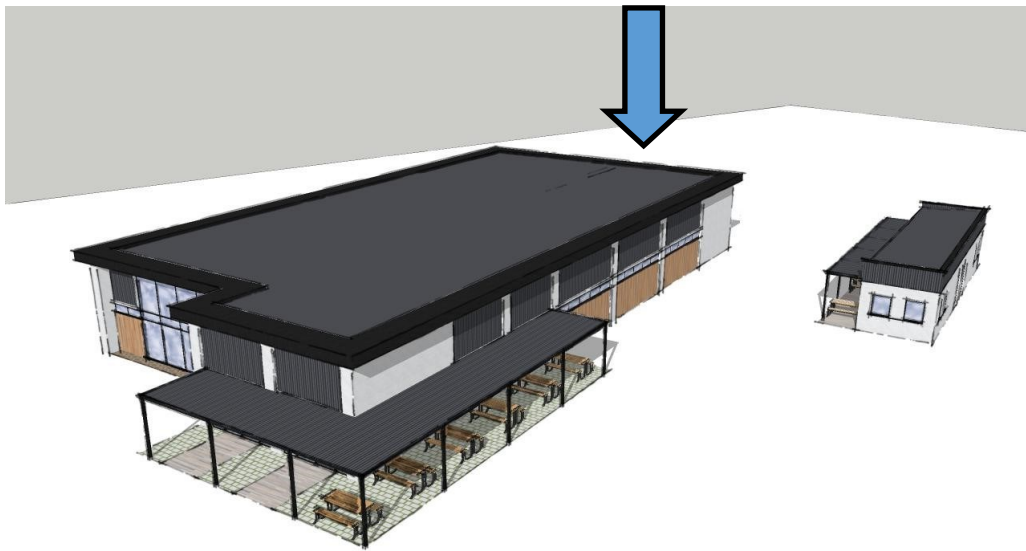

Entertainment, Games & Bar Area