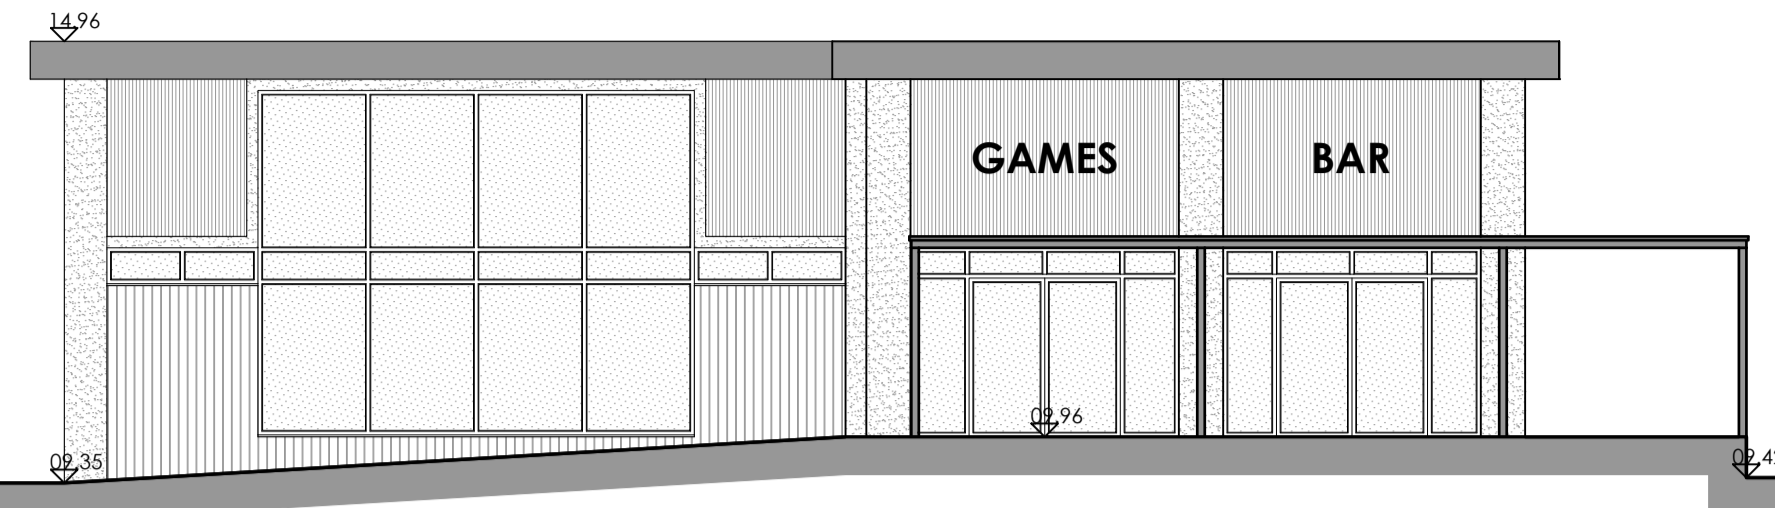

PROPOSED ENTERTAINMENT BUILDING

SOUTH EAST ELEVATION AS PROPOSED
SCALE 1:100