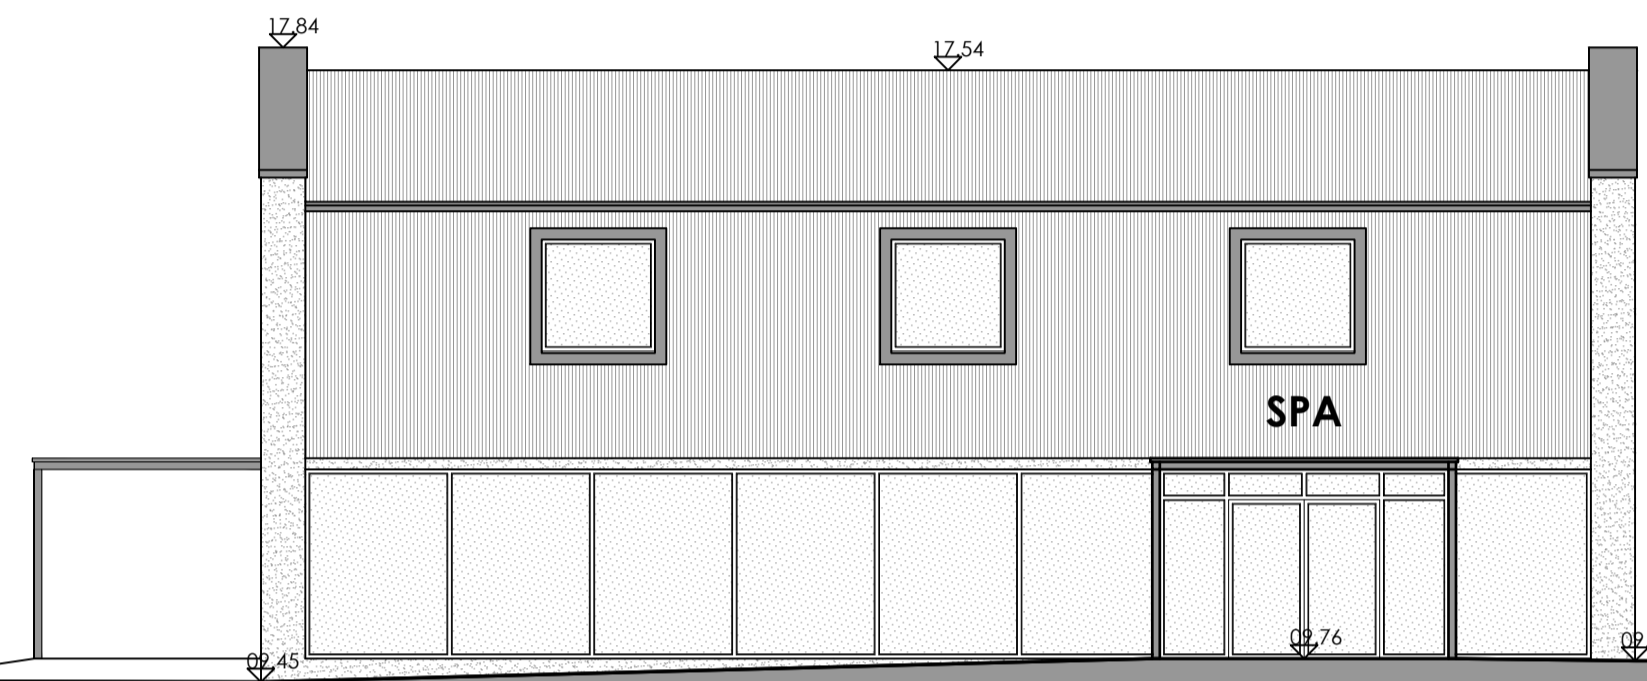

SPA

NORTH WEST ELEVATION AS PROPOSED
SCALE 1:100