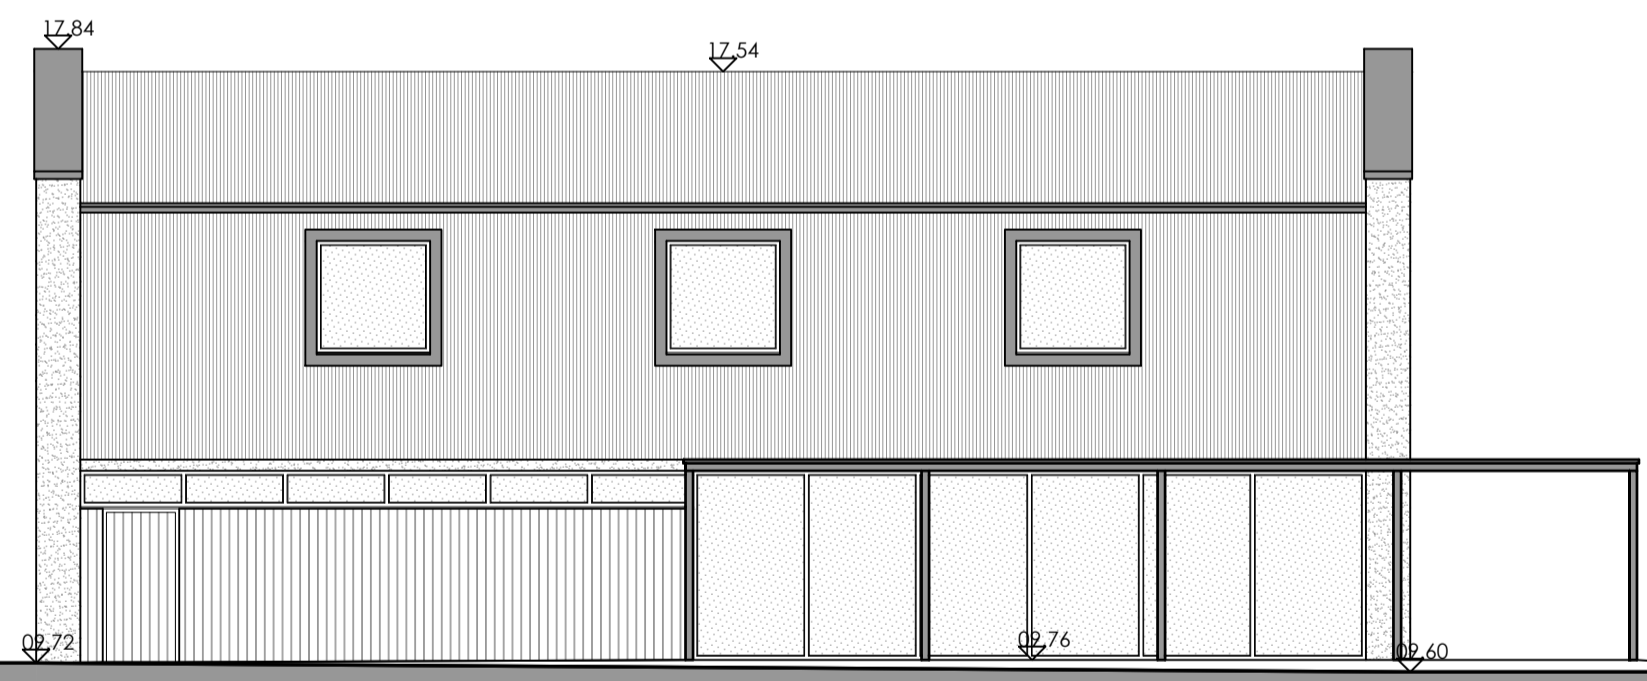

SOUTH EAST ELEVATION AS PROPOSED
SCALE 1:100