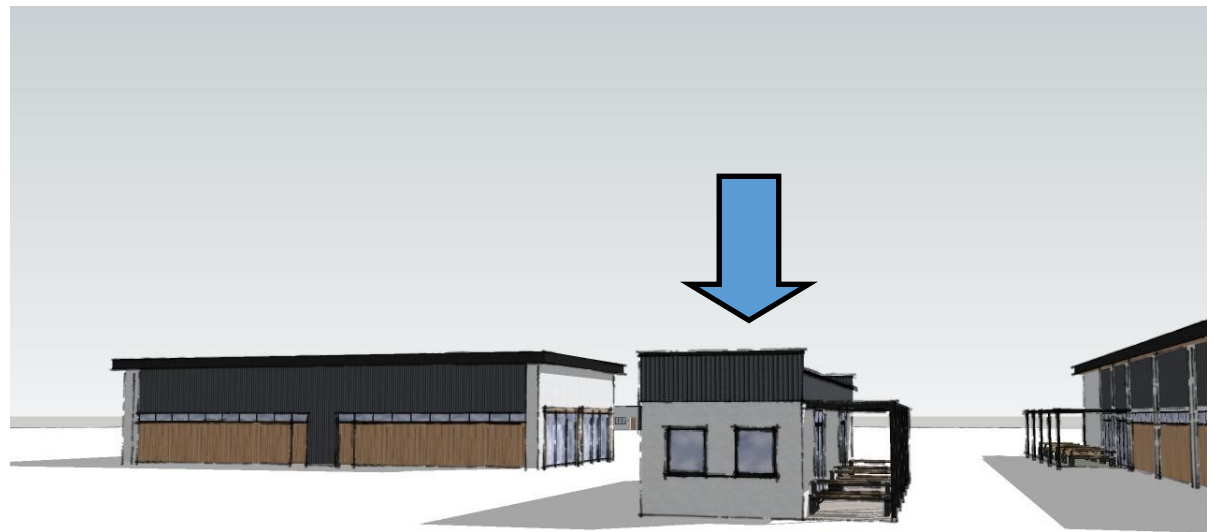

CLIENT: FLANNIGAN ESTATES

SITE: NORTH SELBY MINE
WHELDRAKE
YORK

BRIEF: CARAVAN PARK

TITLE: ELEVATIONS AS PROPOSED

SCALE AT A1:	DATE:	DRAWN:	CHECKED:
1:100	MAR 2023	TJB	TJB
PROJECT NO:	DRAWING NO:	REVISION:	
223	PL01_003	-	

Snack bar & Ice cream

Spa treatment & jacuzzi room