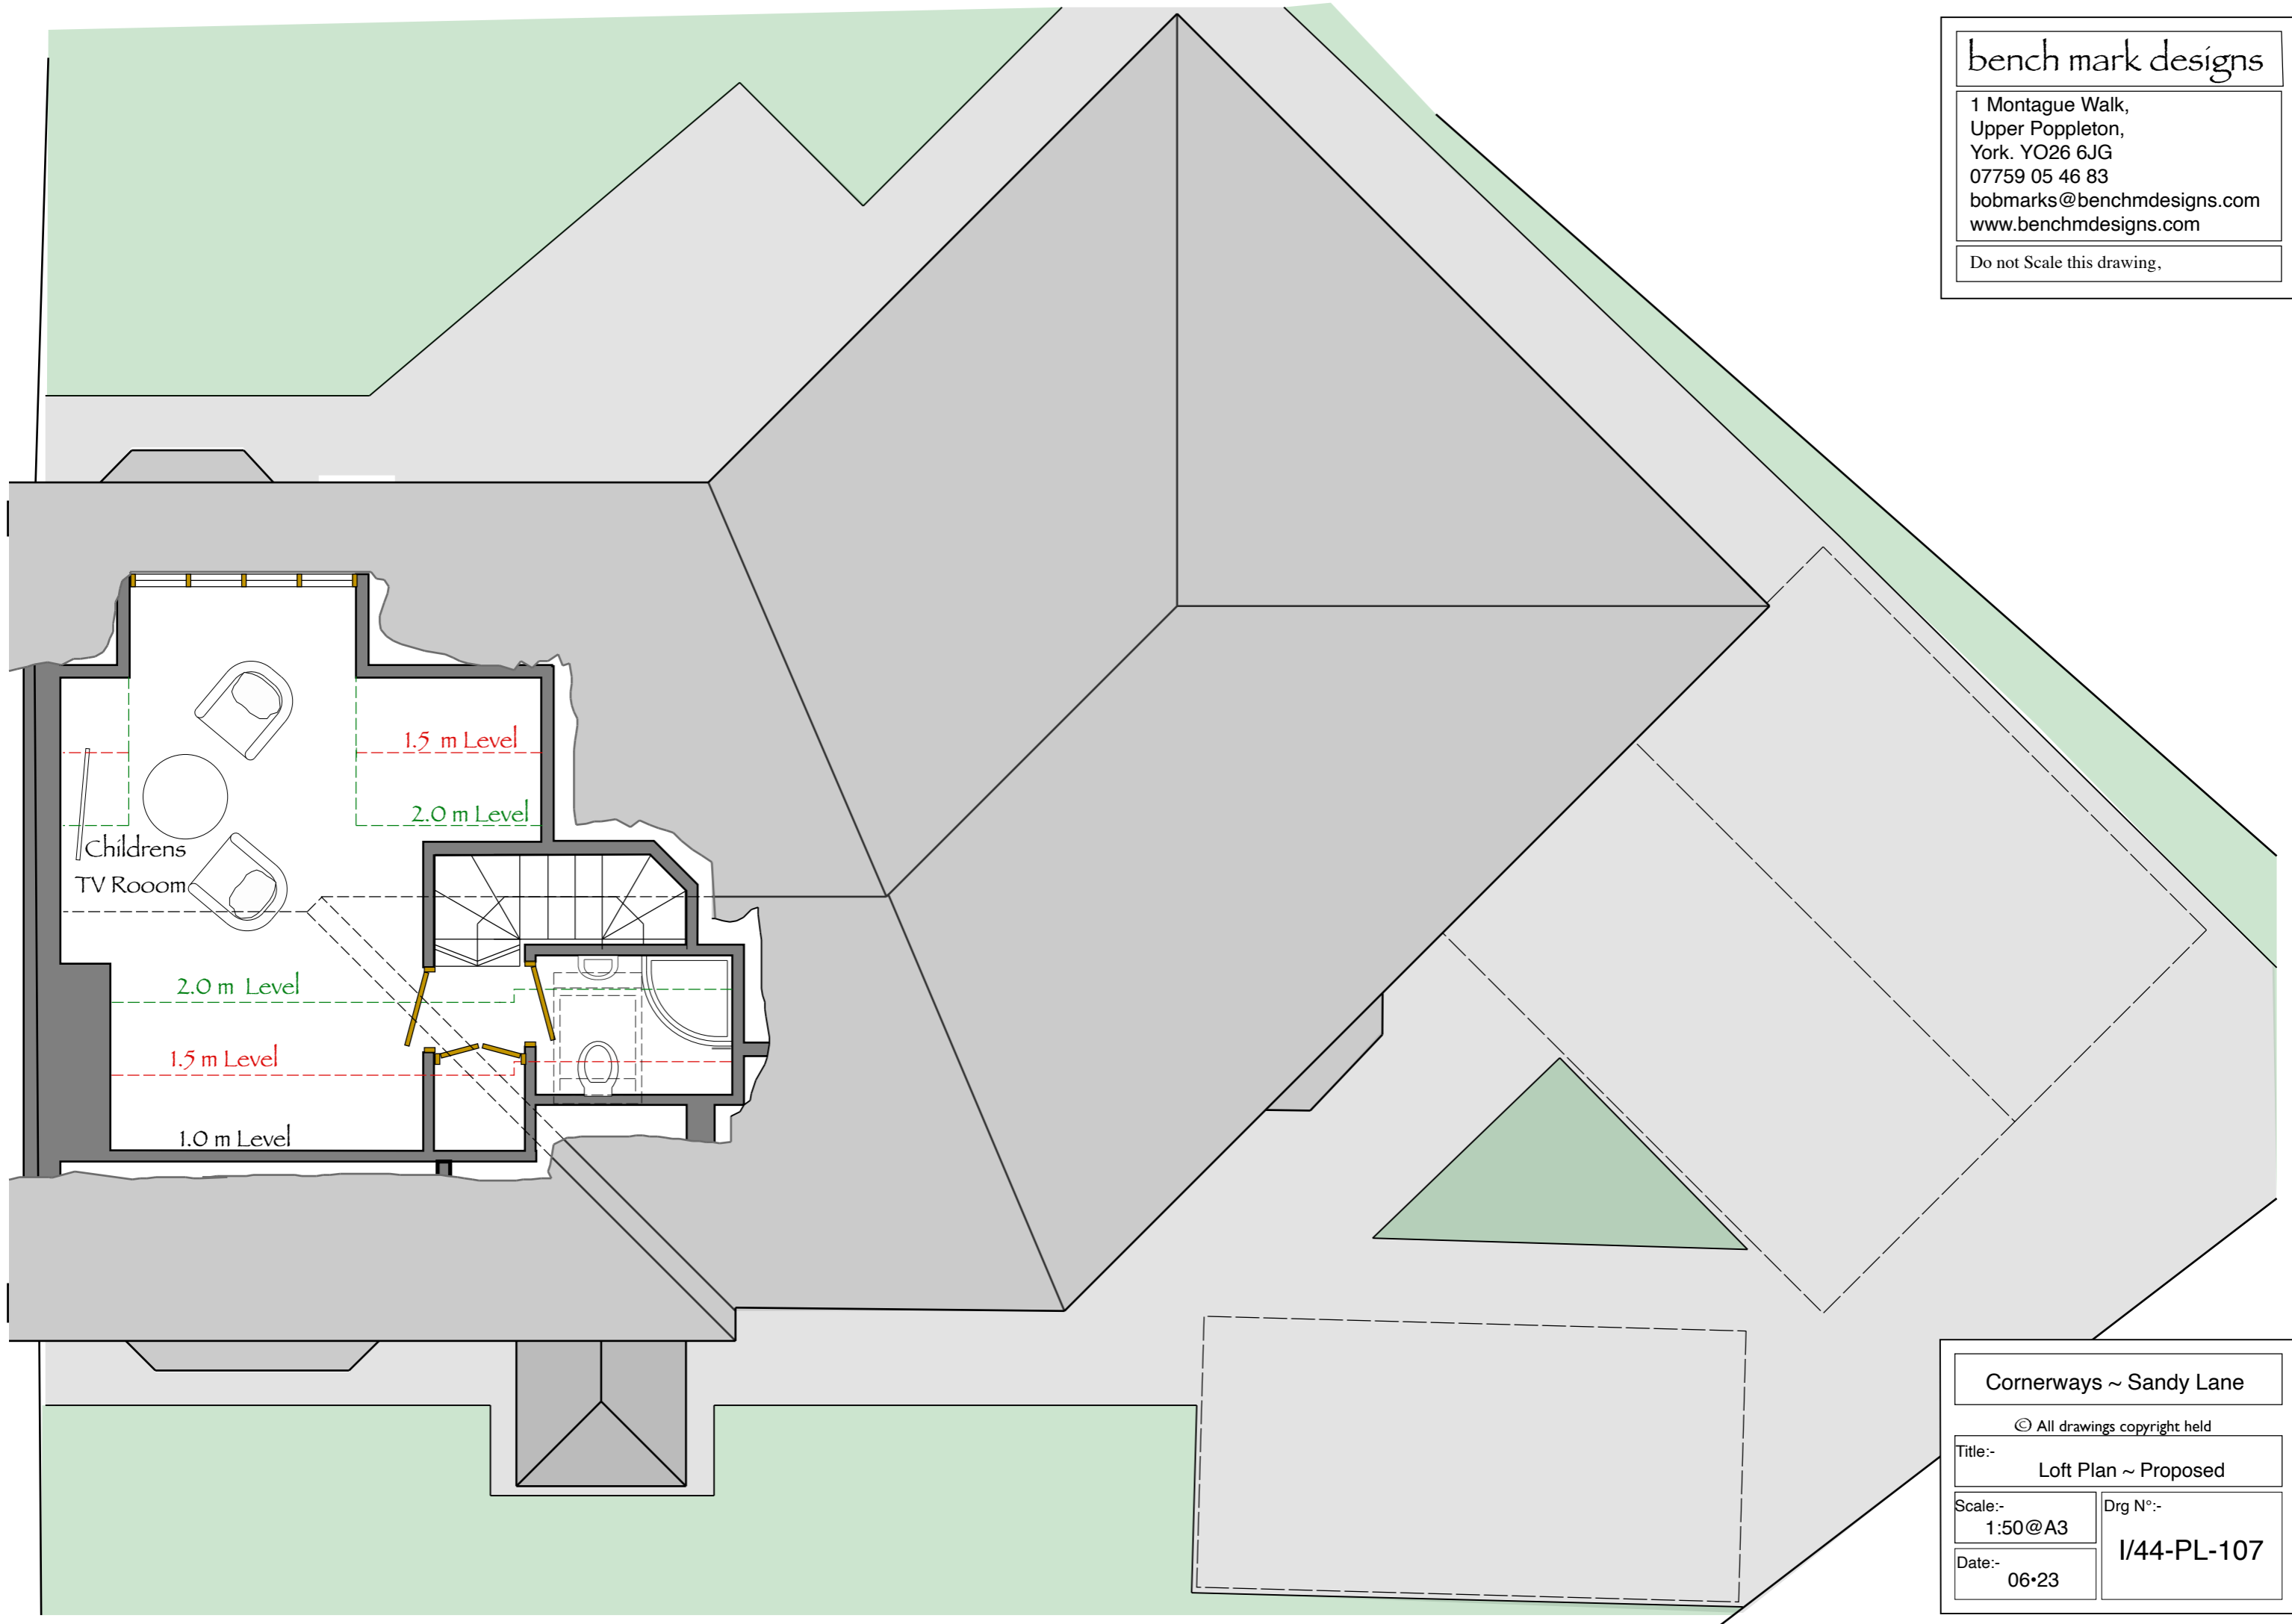

bench mark designs

1 Montague Walk,  
Upper Poppleton,  
York. YO26 6JG  
07759 05 46 83  
bobmarks@benchmdesigns.com  
www.benchmdesigns.com

Do not Scale this drawing,

Cornerways ~ Sandy Lane

© All drawings copyright held

Title:-  
Loft Plan ~ Proposed

Scale:-  
1:50@A3

Date:-  
06•23

Drg N°:-  
I/44-PL-107