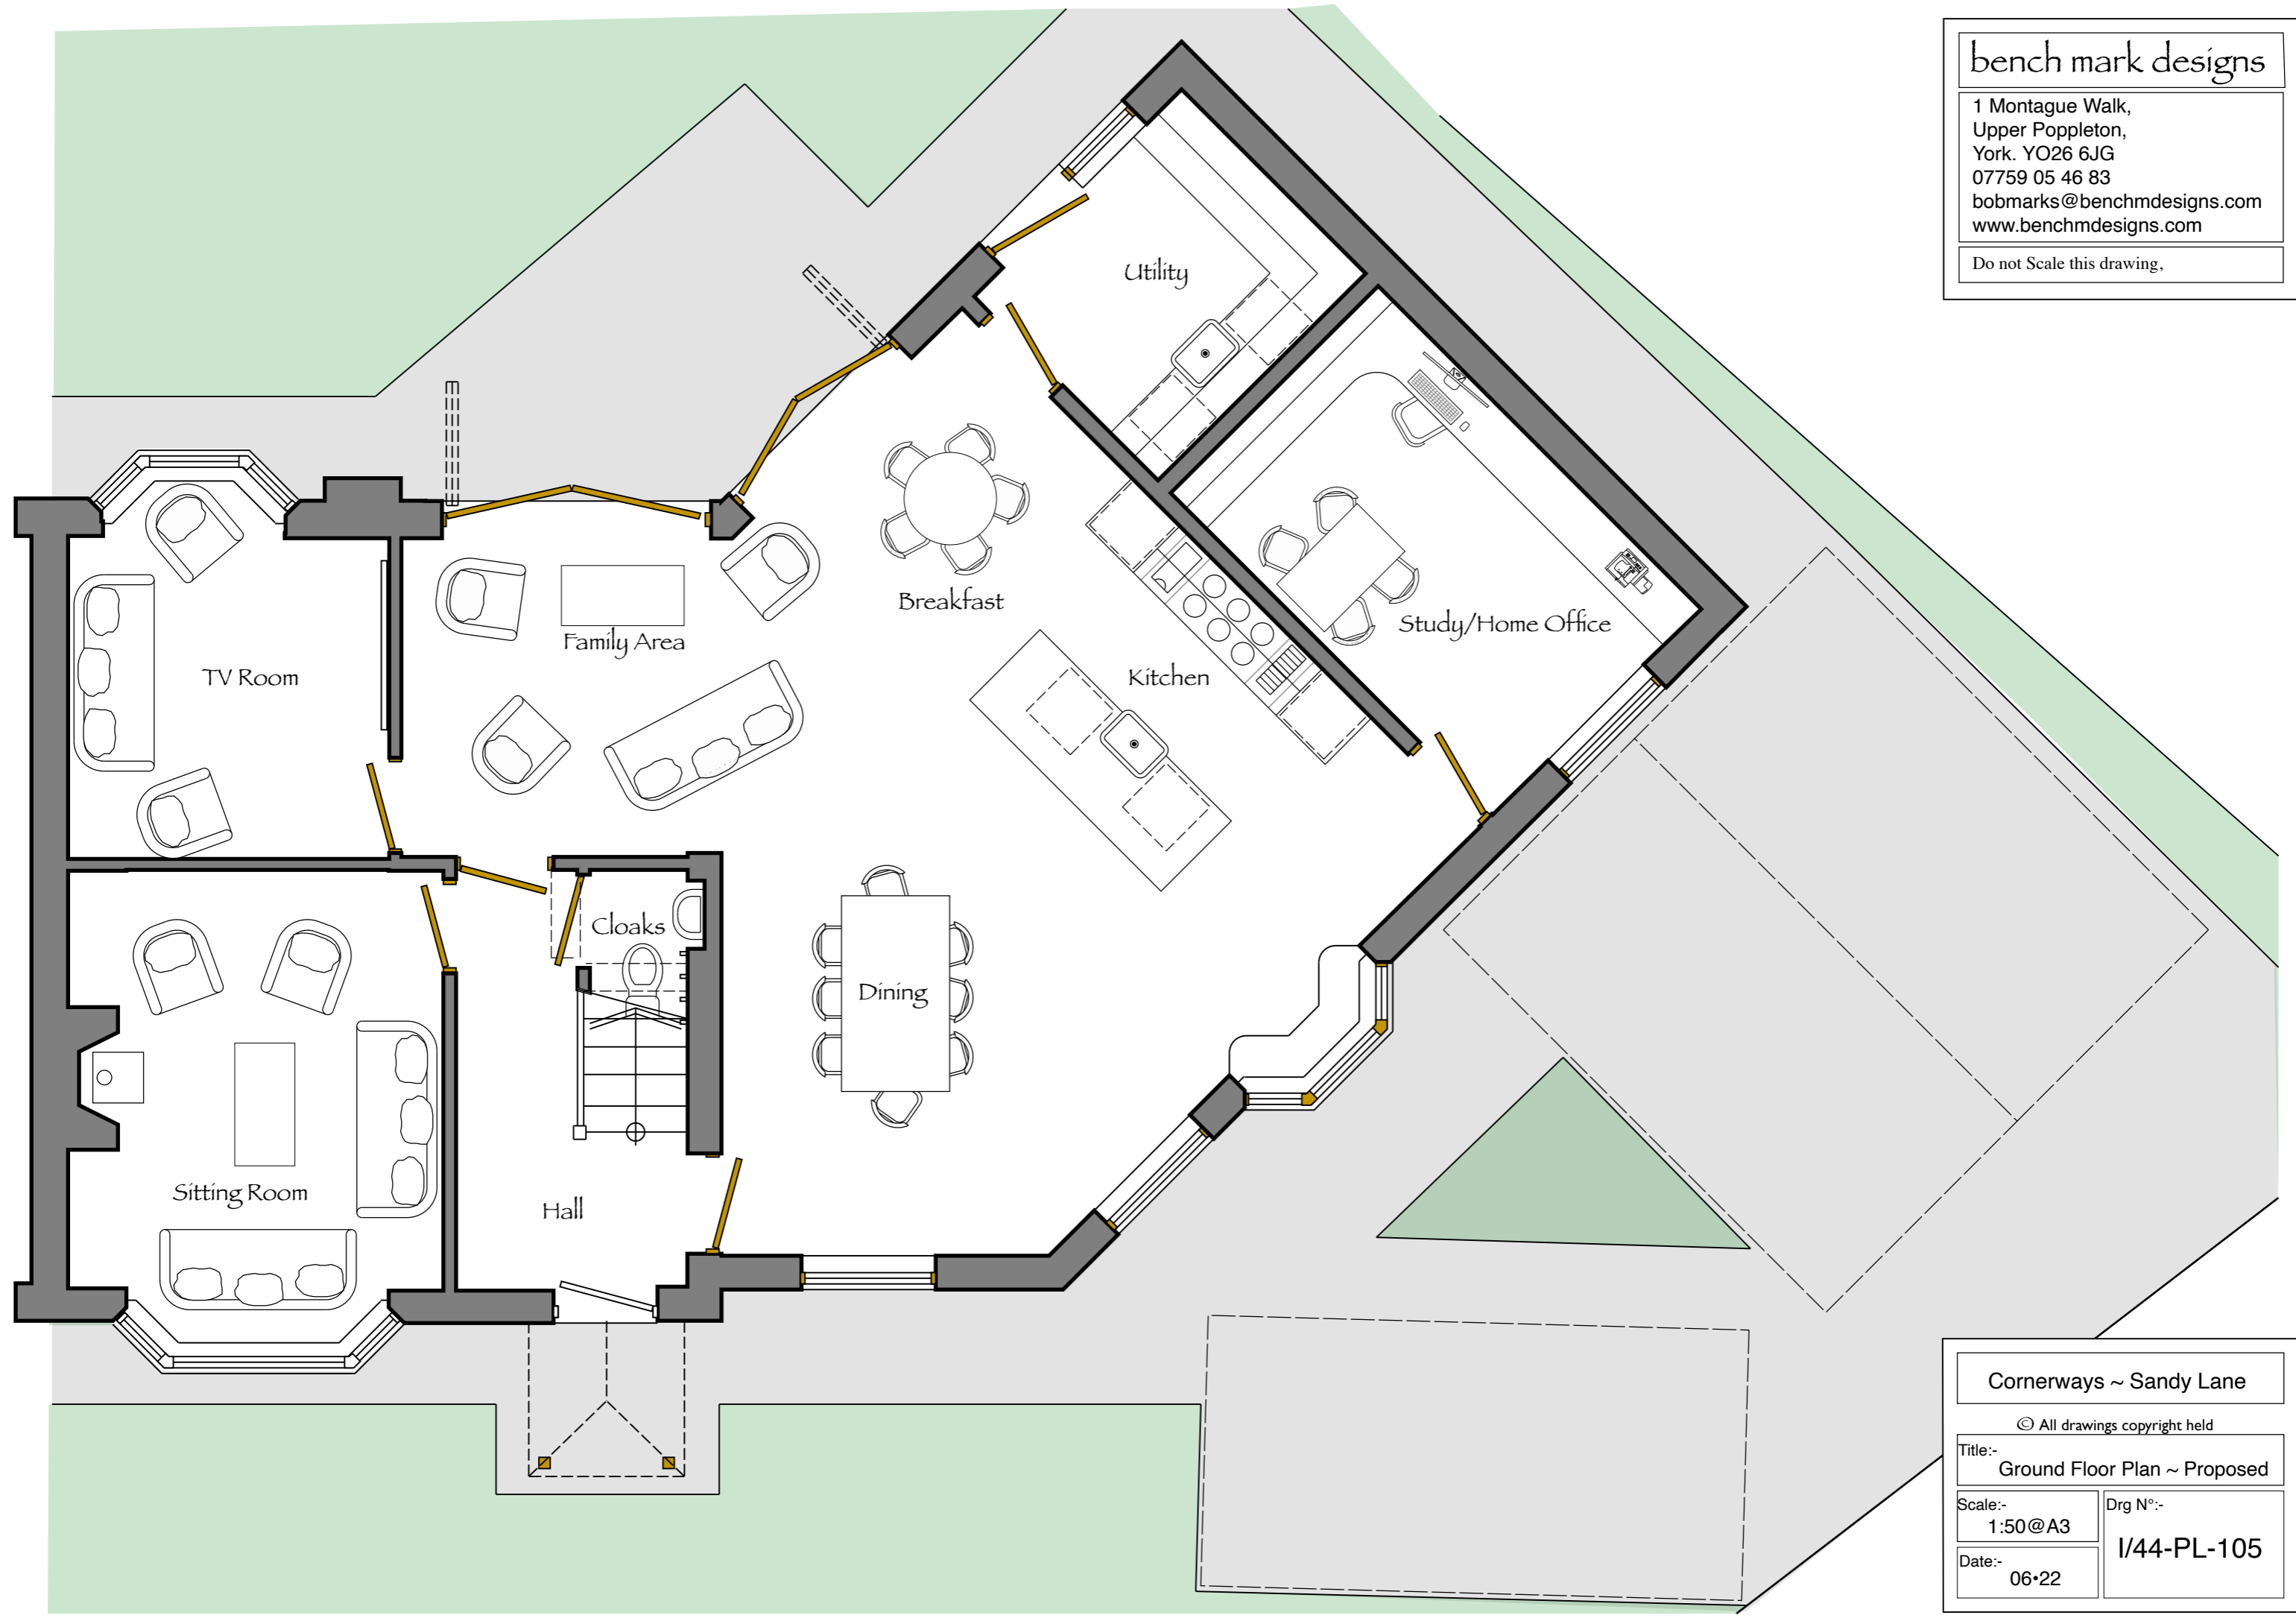

bench mark designs
 1 Montague Walk,
 Upper Poppleton,
 York. YO26 6JG
 07759 05 46 83
 bobmarks@benchmdesigns.com
 www.benchmdesigns.com
 Do not Scale this drawing.

Cornerways ~ Sandy Lane
 © All drawings copyright held
 Title:-
 Ground Floor Plan ~ Proposed
 Scale:-
 1:50@A3
 Date:-
 06•22
 Drg N°:-
 I/44-PL-105