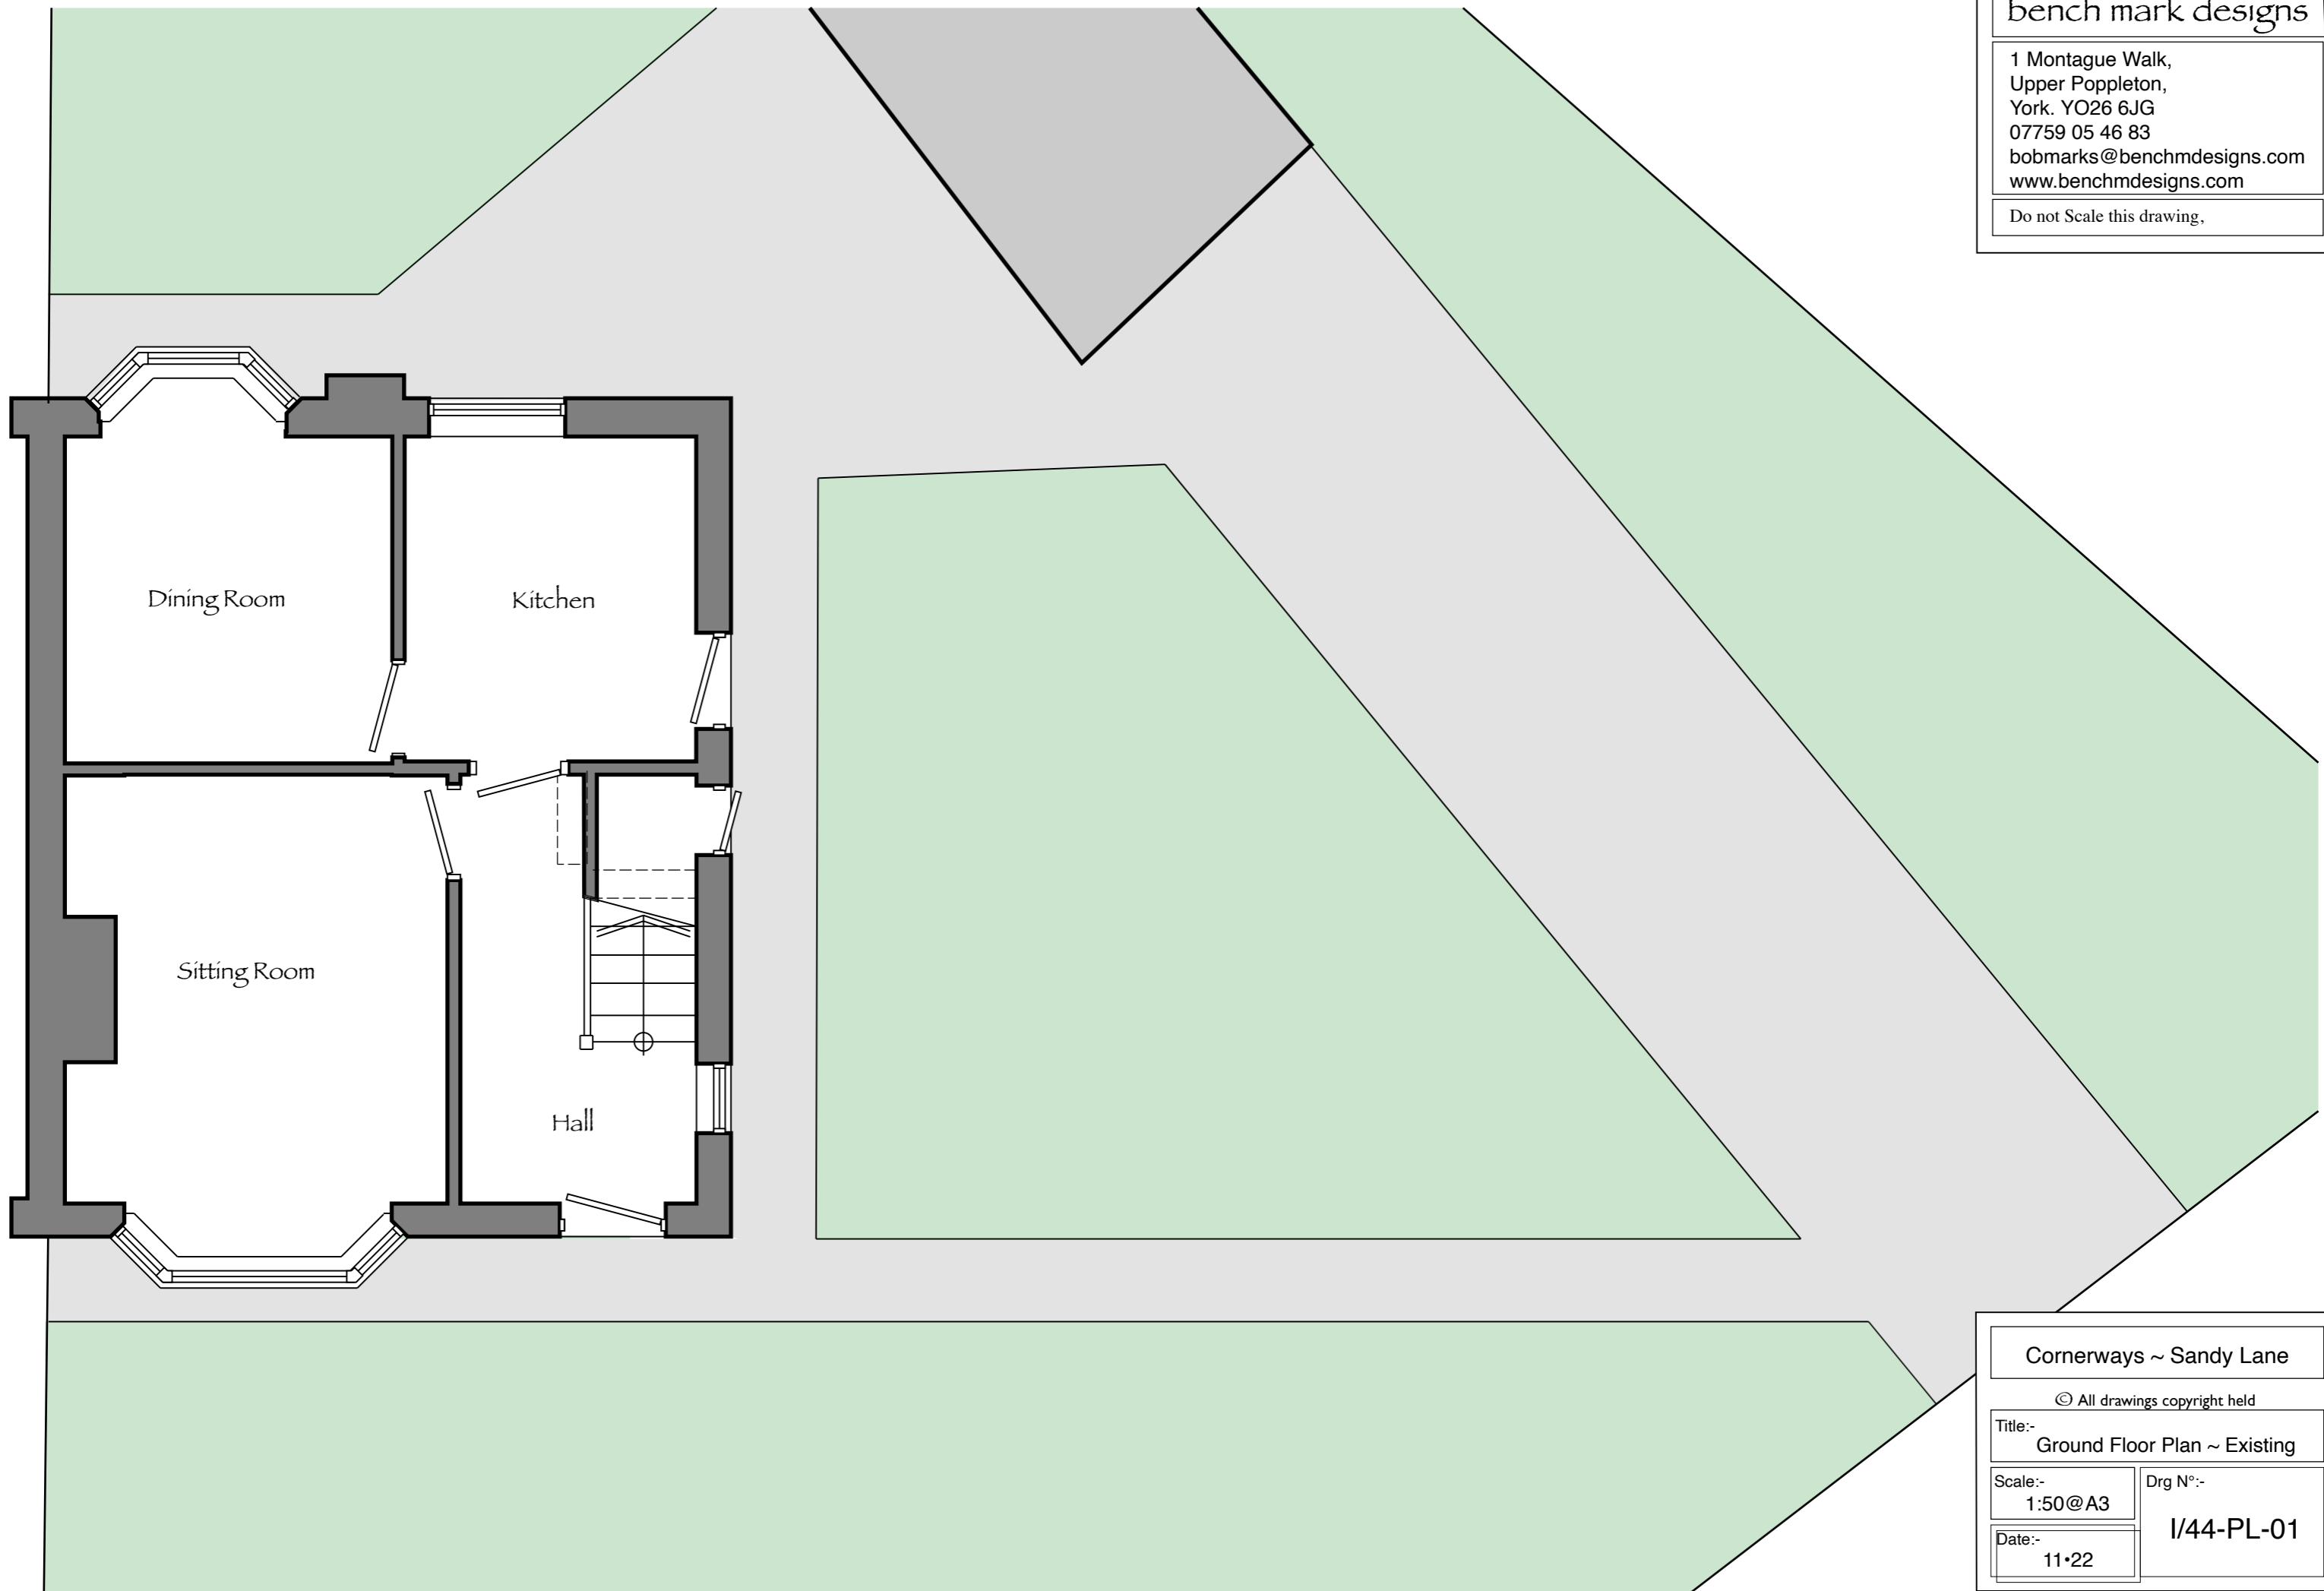

bench mark designs

1 Montague Walk,
Upper Poppleton,
York. YO26 6JG
07759 05 46 83
bobmarks@benchmdesigns.com
www.benchmdesigns.com

Do not Scale this drawing.

Cornerways ~ Sandy Lane

© All drawings copyright held

Title:-
Ground Floor Plan ~ Existing

Scale:-
1:50@A3

Date:-
11•22

Drg N°:-
I/44-PL-01