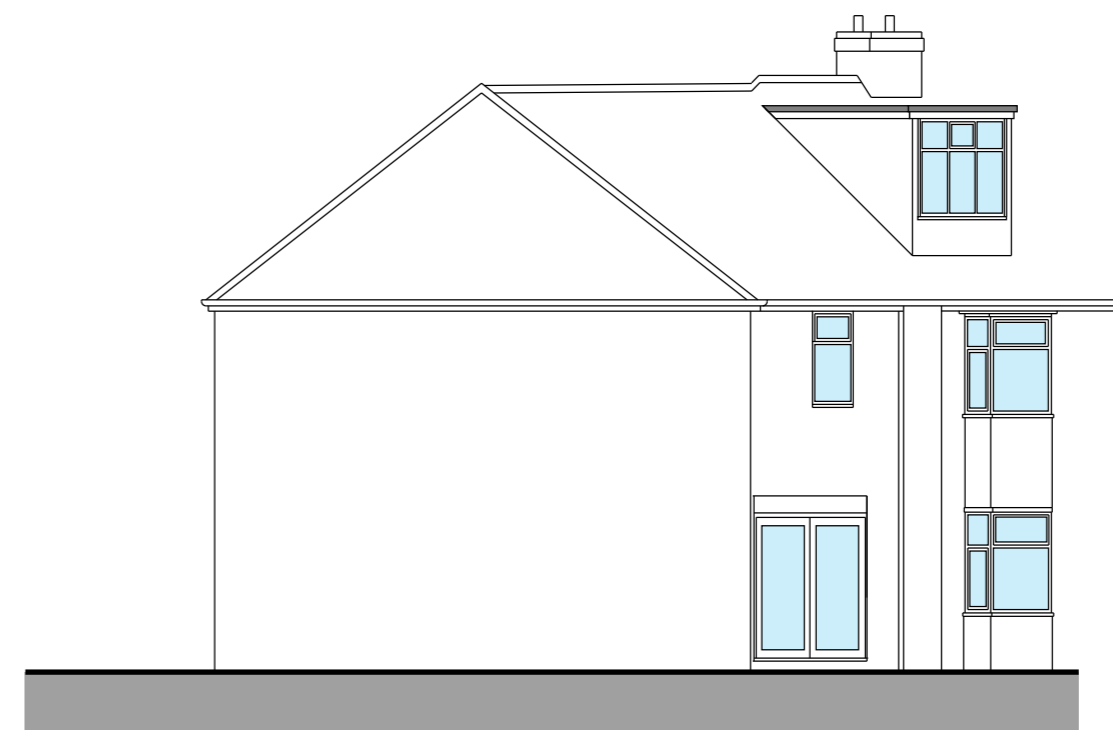

bench mark designs

1 Montague Walk,  
Upper Poppleton,  
York. YO26 6JG  
07759 05 46 83  
bobmarks@benchmdesigns.com  
www.benchmdesigns.com

Do not Scale this drawing,

Front Elevation - North

Rear Elevation - South

Front Elevation - North

Side Elevation - West

Cornerways ~ Sandy Lane

© All drawings copyright held

Title:-  
Elevations ~ Proposed

Scale:-  
1:100@A3

Date:-  
06.23

Drg N°:-  
I/44-PL-108