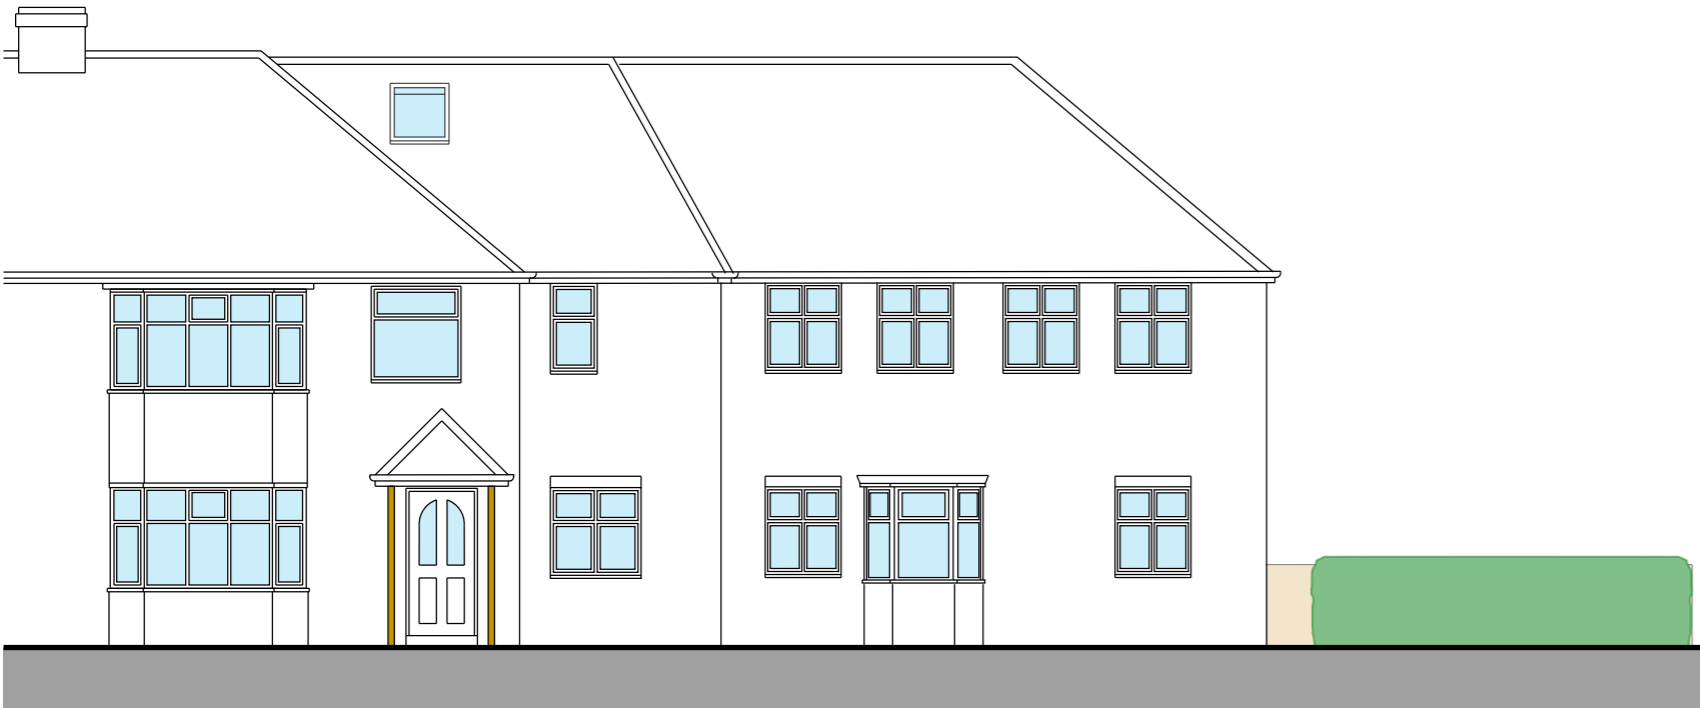

bench mark designs

1 Montague Walk,  
Upper Poppleton,  
York. YO26 6JG  
07759 05 46 83  
bobmarks@benchmdesigns.com  
www.benchmdesigns.com

Do not Scale this drawing,

Front Elevation - North

Rear Elevation - South

Front Elevation - North

Side Elevation - West

Cornerways ~ Sandy Lane

© All drawings copyright held

Title:-  
Elevations ~ Proposed

Scale:-  
1:100@A3

Date:-  
06.23

Drg N°:-  
I/44-PL-108