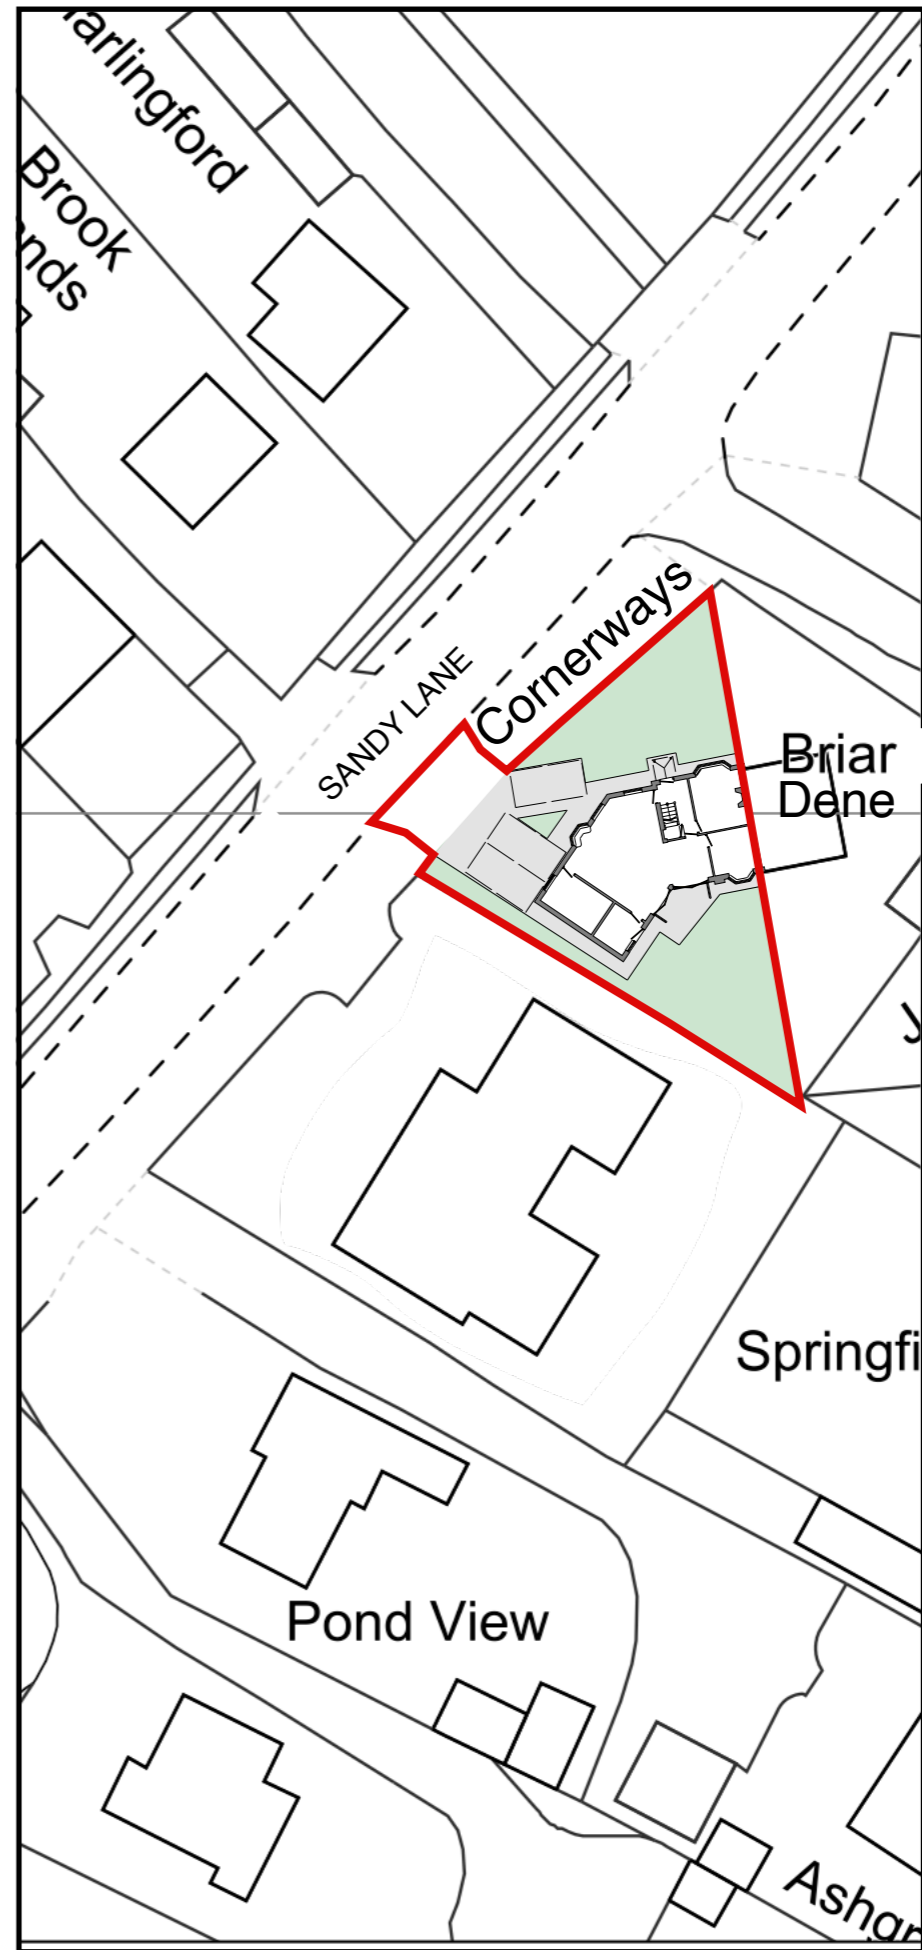

Existing

Proposed

bench mark designs

1 Montague Walk,
Upper Poppleton,
York. YO26 6JG
07759 05 46 83
bobmarks@benchmdesigns.com
www.benchmdesigns.com

Do not Scale this drawing,

Cornerways ~ Sandy Lane

© All drawings copyright held

Title:-
500 Layout ~ Proposed

Scale:-
1:500@A3

Drg N°:-
I/44-PL-110

Date:-
06.23