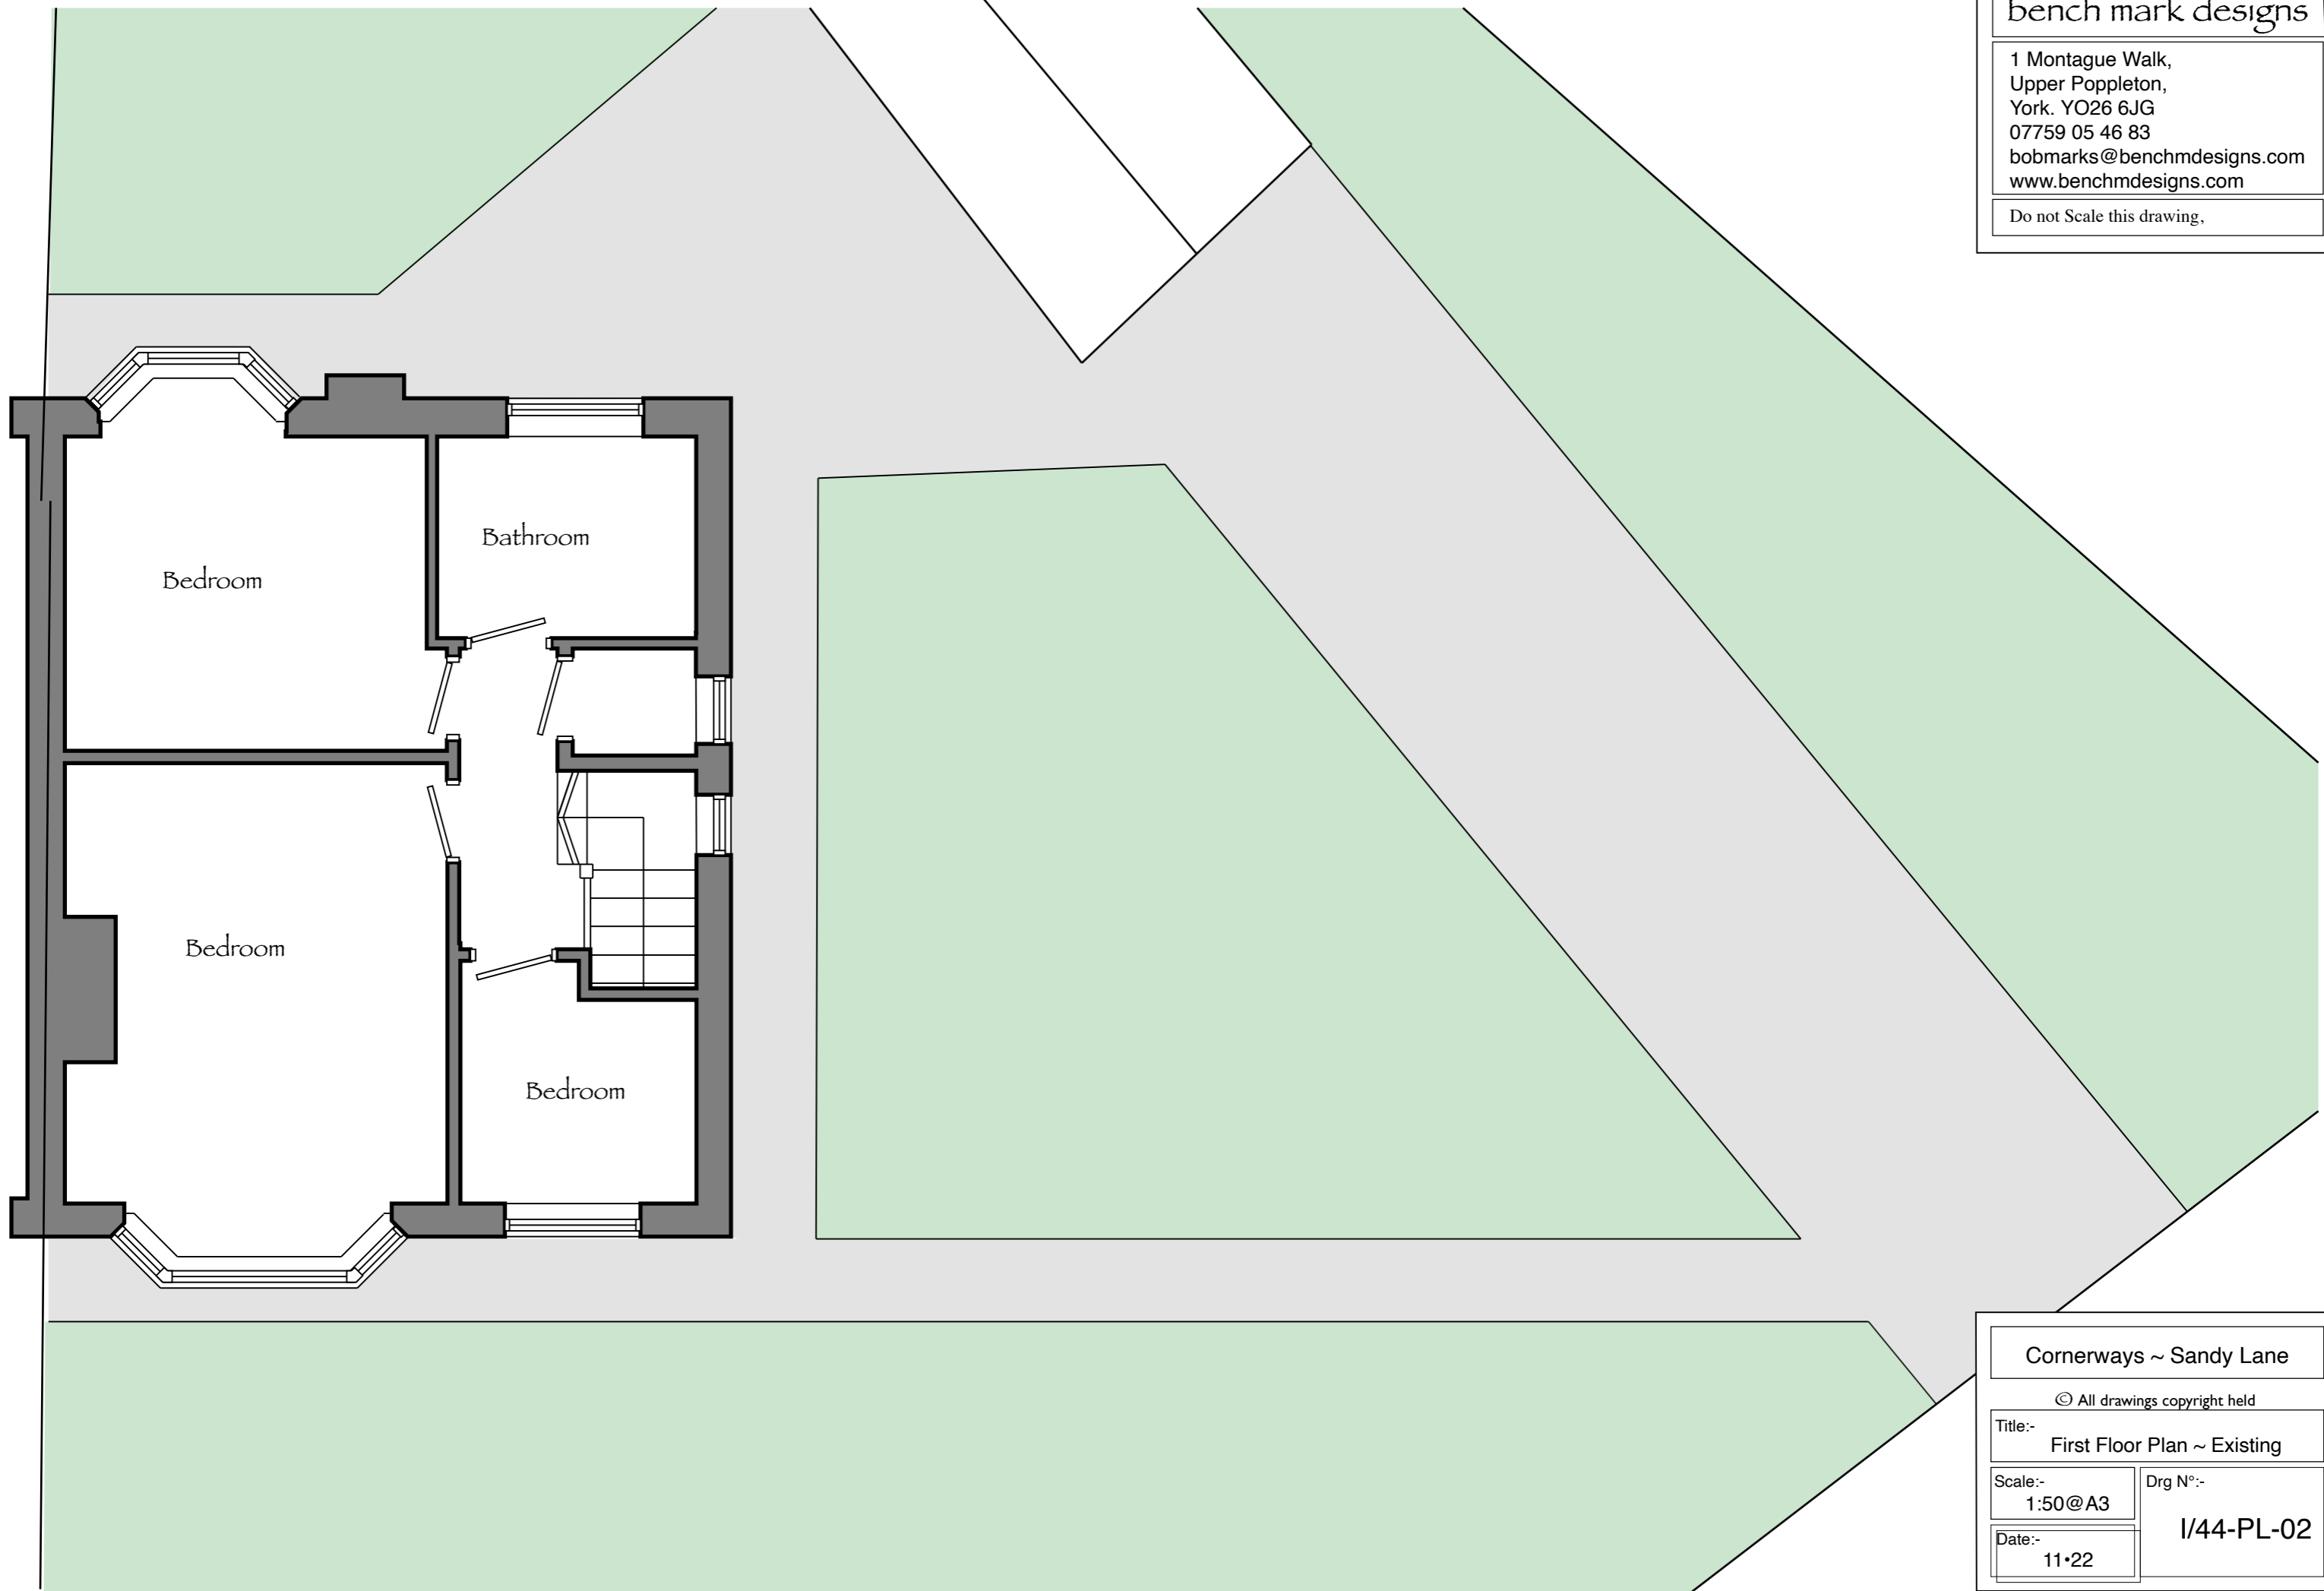

bench mark designs

1 Montague Walk,
Upper Poppleton,
York. YO26 6JG
07759 05 46 83
bobmarks@benchmdesigns.com
www.benchmdesigns.com

Do not Scale this drawing.

Cornerways ~ Sandy Lane

© All drawings copyright held

Title:-
First Floor Plan ~ Existing

Scale:-
1:50@A3

Date:-
11•22

Drg N°:-
I/44-PL-02