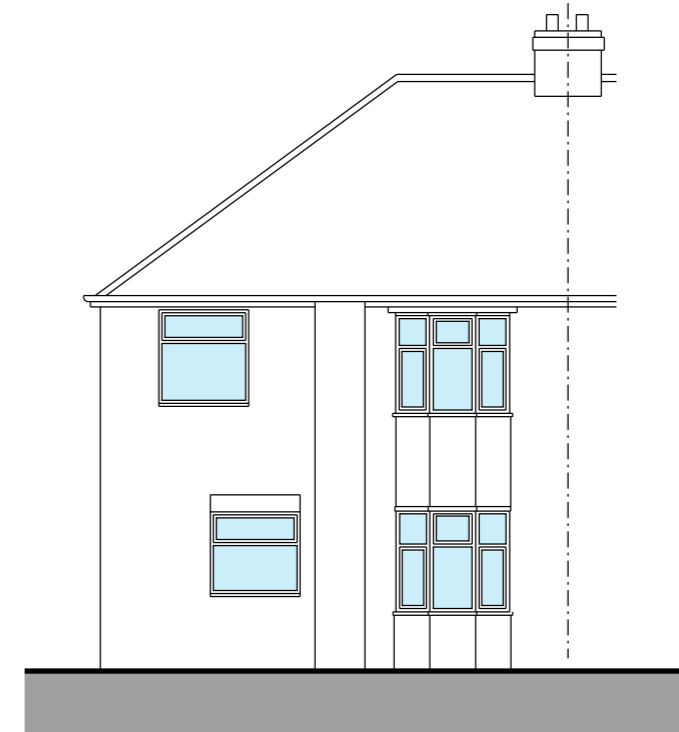

bench mark designs

1 Montague Walk,
Upper Poppleton,
York. YO26 6JG
07759 05 46 83
bobmarks@benchmdesigns.com
www.benchmdesigns.com

Do not Scale this drawing.

Side Elevation - West

Rear Elevation - South

Front Elevation - North

Cornerways ~ Sandy Lane

© All drawings copyright held

Title:-
Elevations ~ Existing

Scale:-
1:100@A3

Drg N°:-

I/44-PL-03

Date:-
11.22