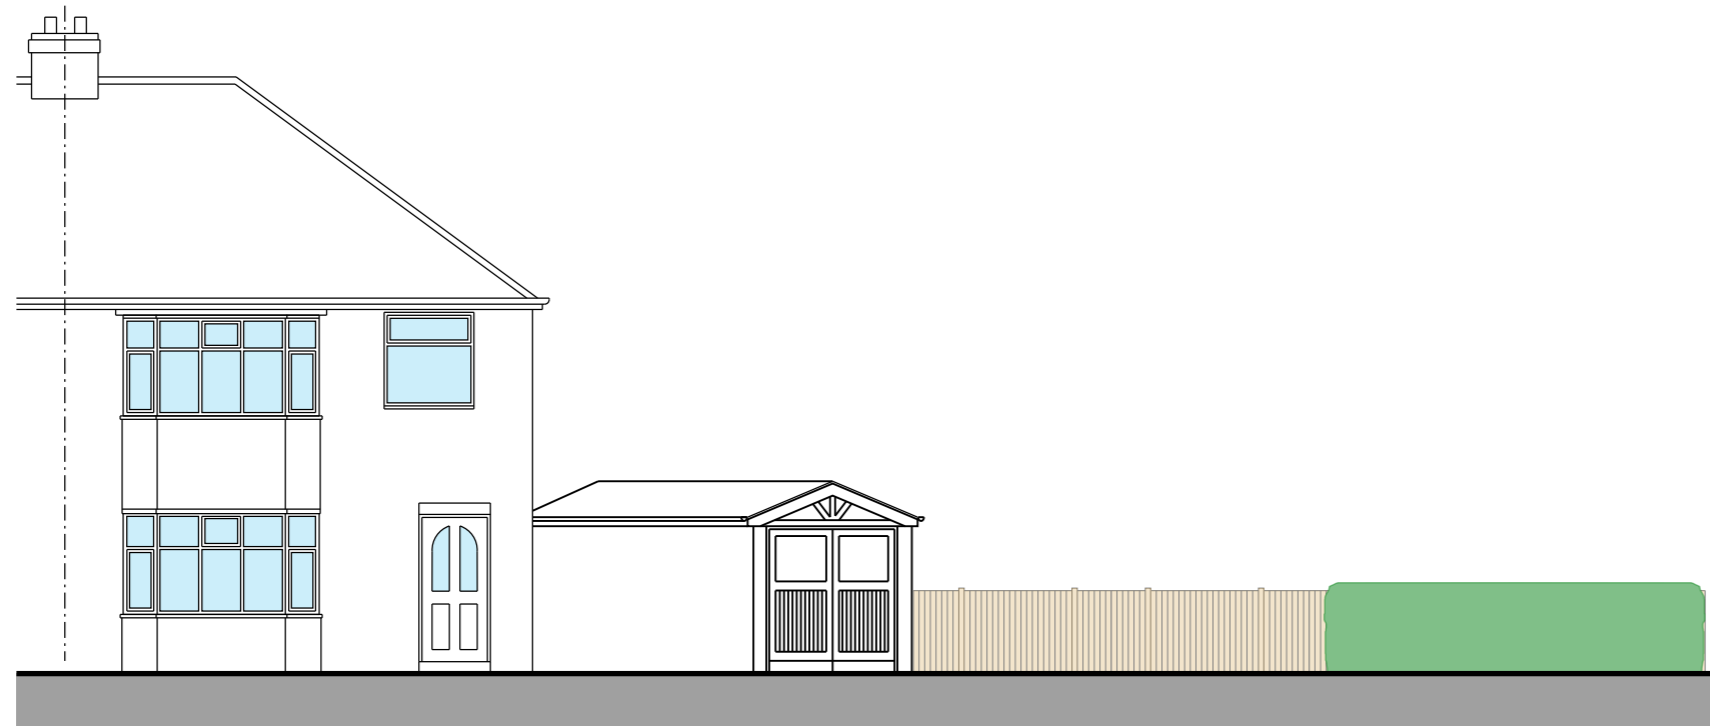

bench mark designs

1 Montague Walk,
Upper Poppleton,
York. YO26 6JG
07759 05 46 83
bobmarks@benchmdesigns.com
www.benchmdesigns.com

Do not Scale this drawing.

Side Elevation - West

Rear Elevation - South

Front Elevation - North

Cornerways ~ Sandy Lane

© All drawings copyright held

Title:-
Elevations ~ Existing

Scale:-
1:100@A3

Drg N°:-

I/44-PL-03

Date:-
11.22