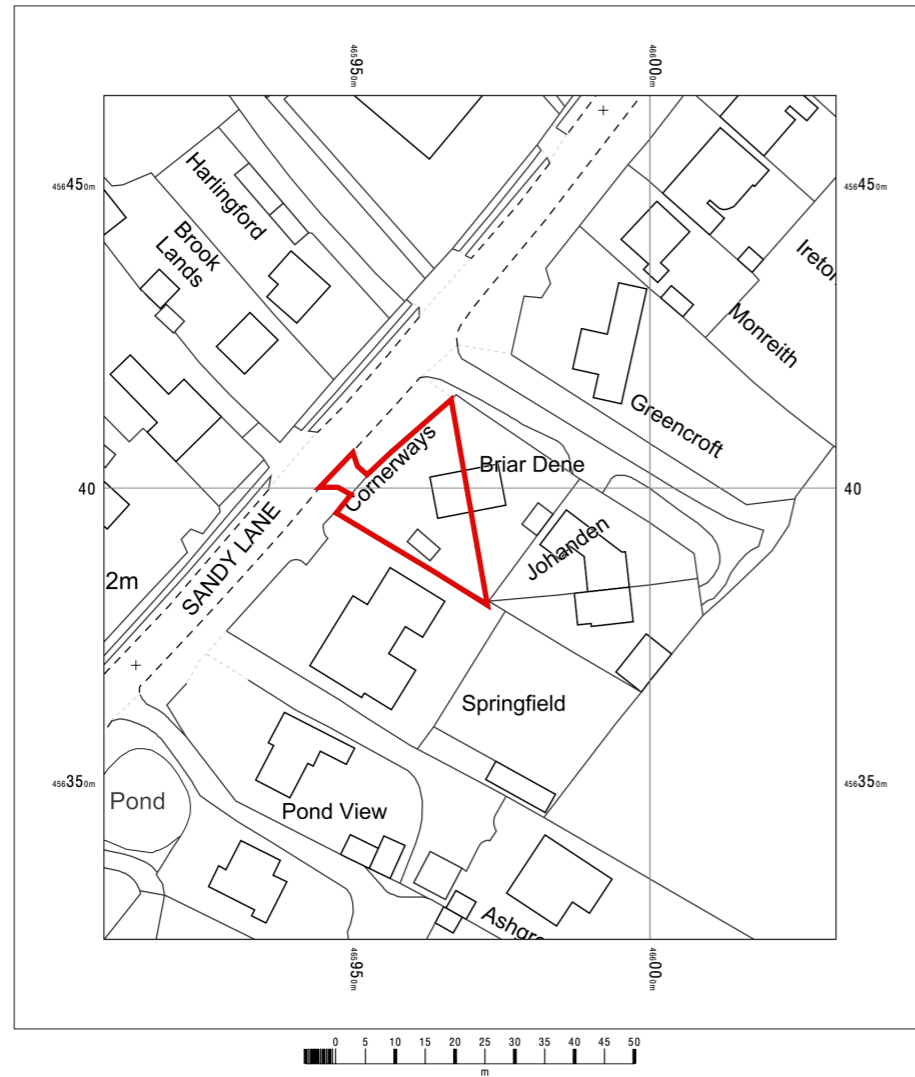

bench mark designs

1 Montague Walk,
Upper Poppleton,
York. YO26 6JG
07759 05 46 83
bobmarks@benchmdesigns.com
www.benchmdesigns.com

Do not Scale this drawing.

Bench Mark Designs

OS MasterMap 1250/2500/10000 scale
Friday, December 30, 2022, ID: BW1-01078750
maps.blackwell.co.uk

1:1250 scale print at A5, Centre: 465970 E, 456395 N

©Crown Copyright Ordnance Survey. Licence no. 100041041

BLACKWELL'S
MAPPING SERVICES
PERSONAL & PROFESSIONAL MAPPING
www.blackwellmapping.co.uk

TEL: 0800 151 2612

maps@blackwell.co.uk

Cornerways ~ Sandy Lane

© All drawings copyright held

Title:- Location Plan

Scale:- 1:1250@A3

Date:- 11.22

Drg N°:-

I/44-PL-00