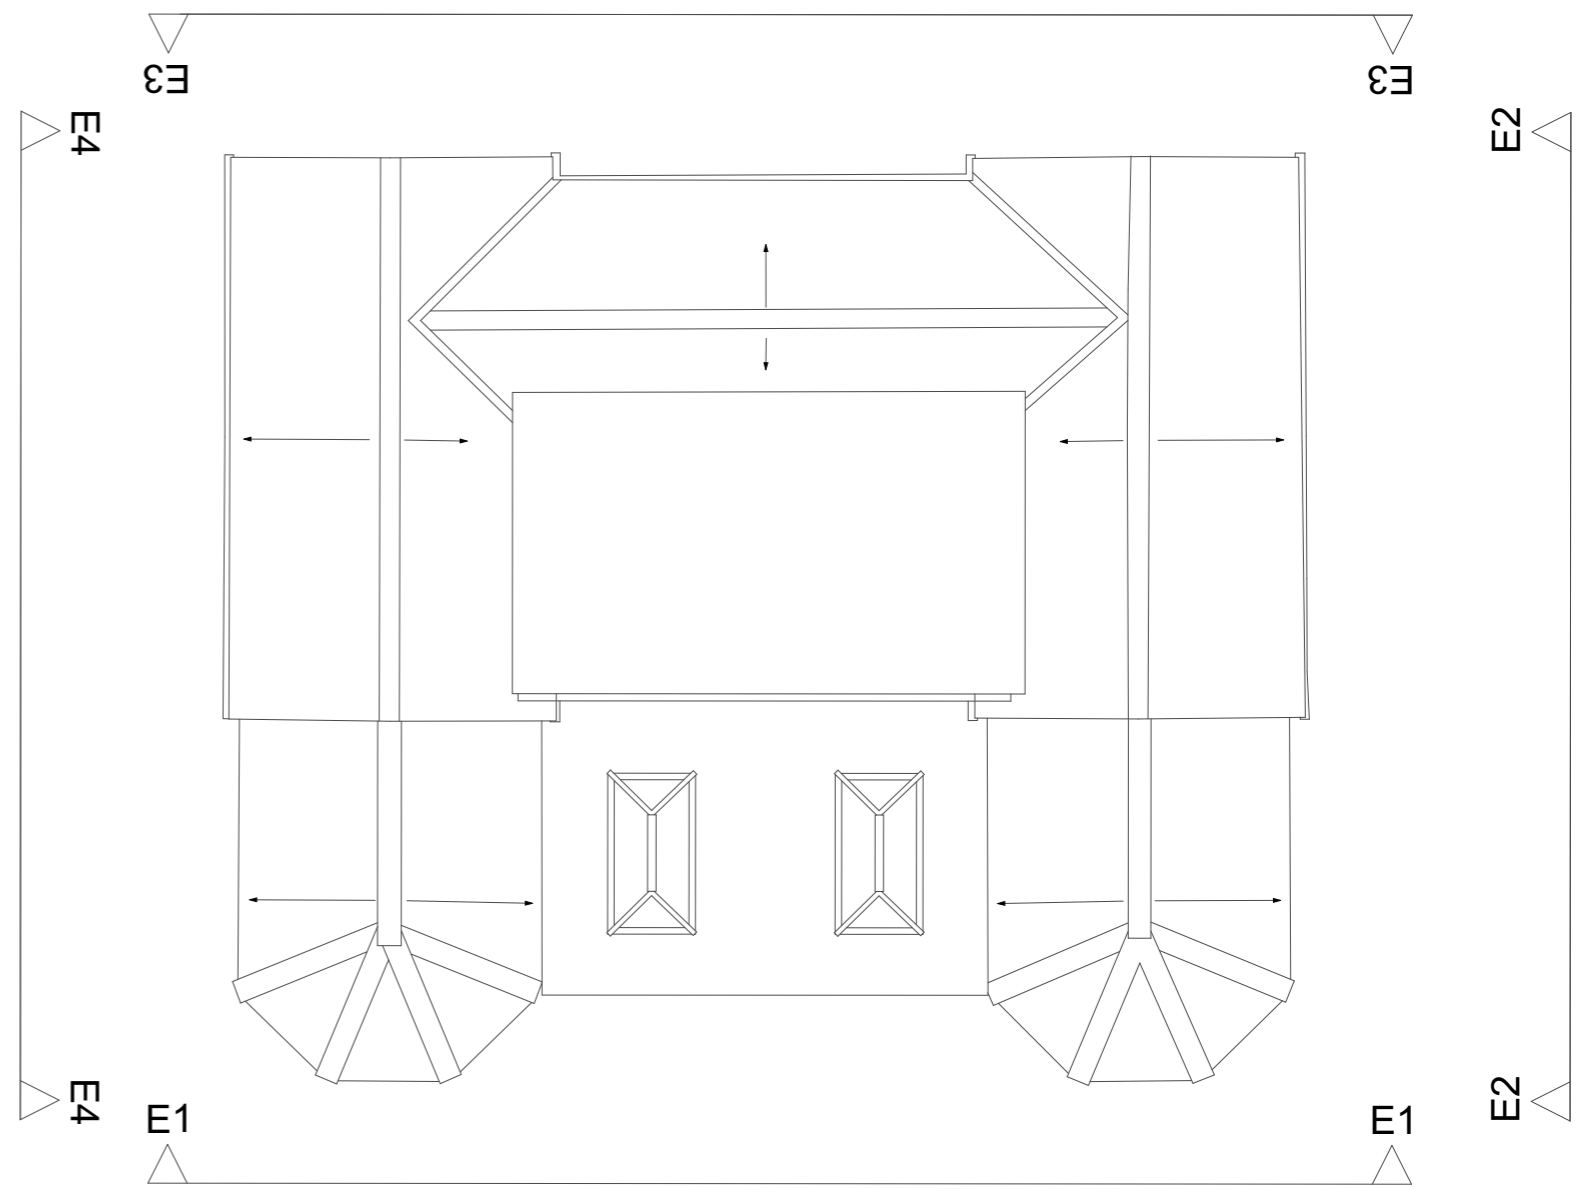

Proposed Roof Plan

1:100

Existing Roof Plan

1:100

Notes	RevID	Issue Name	Change Name	Issue Date

MMK STUDIO
 +44 (0) 7477282872
 office@mmkstudio.co.uk

Project
Woodlea Farm
 Station Approach, Four Marks,
 Hampshire, GU34 5EN

Scales @ A3
1:100
 Layout Title
Existing and Proposed Roof Plans

Date
20/07/2023

Drawing Number		project originator		zone	level	type	role	number	rev
2208 - MMK - 00 - ZZ - DR - A								0013	