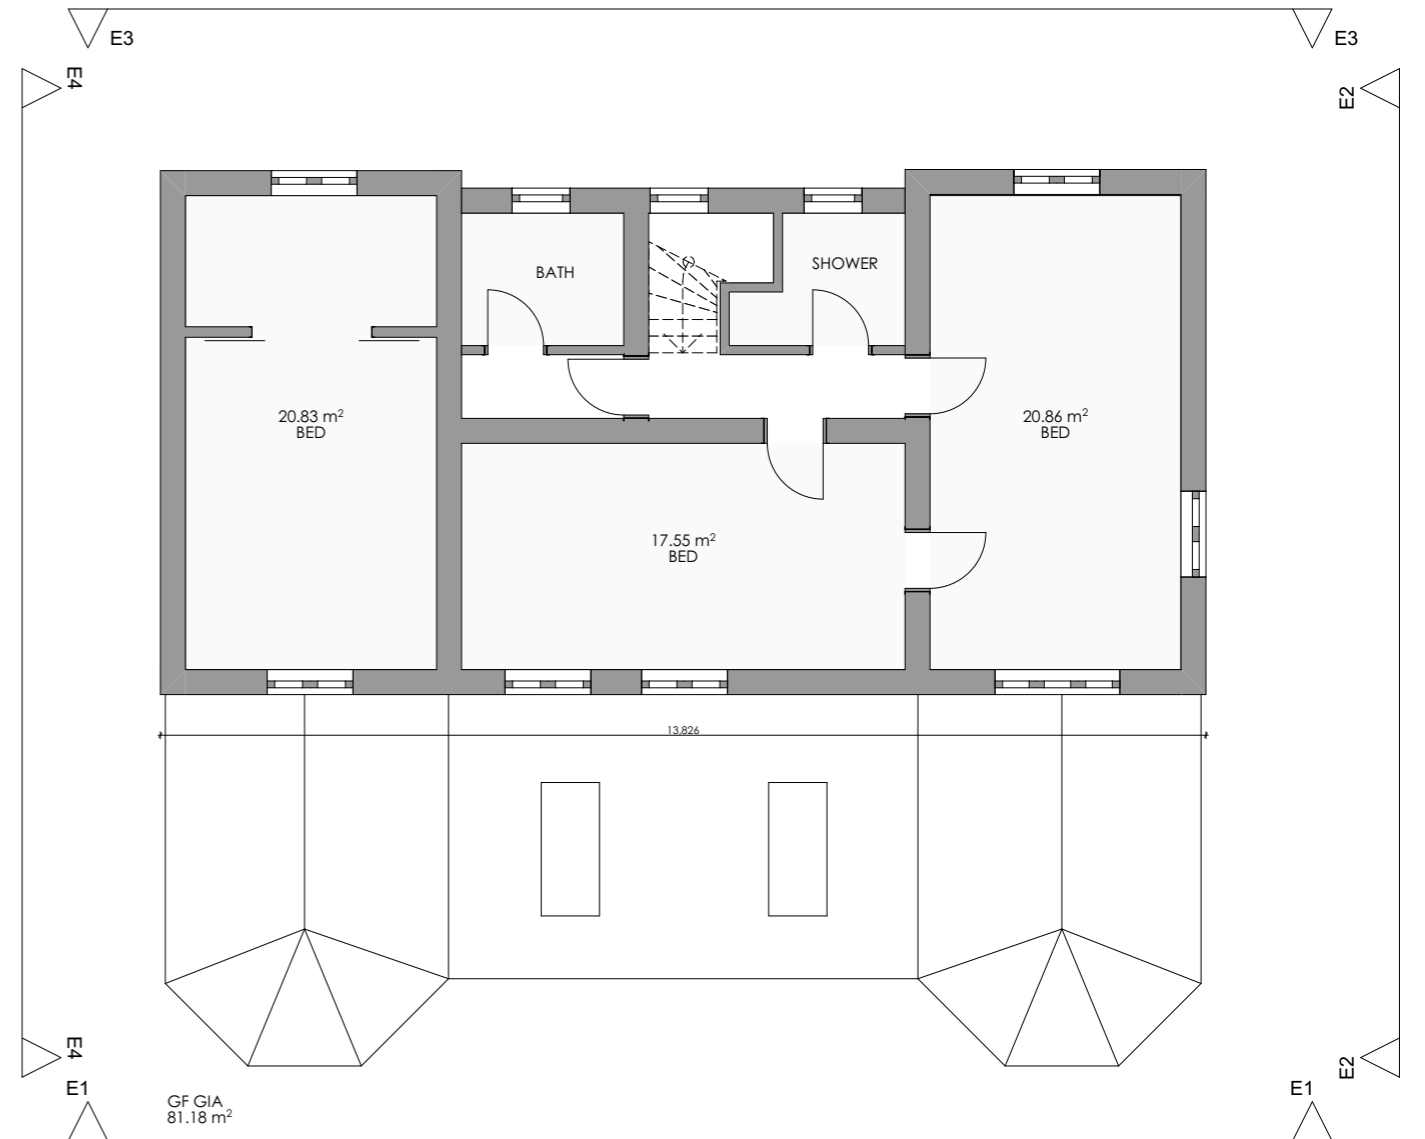

GF-Ground Floor

1:100

01-First Floor

1:100

1:100

Notes

RevID	Issue Name	Change Name	Issue Date
P01 - WIP	Not in Issue	Initial Issue	Work in Progress

MMK STUDIO
+44 (0) 7477282872
office@mmkstudio.co.uk

Project
Woodlea Farm
Station Approach, Four Marks,
Hampshire, GU34 5EN

Scales @ A3
1:100
Layout Title
Existing Floor Plans

Date
25/04/2023

Drawing Number	project	originator	zone	level	type	role	number	rev
2208 - MMK - 00 - ZZ - DR - A							0011	P01 - WIP