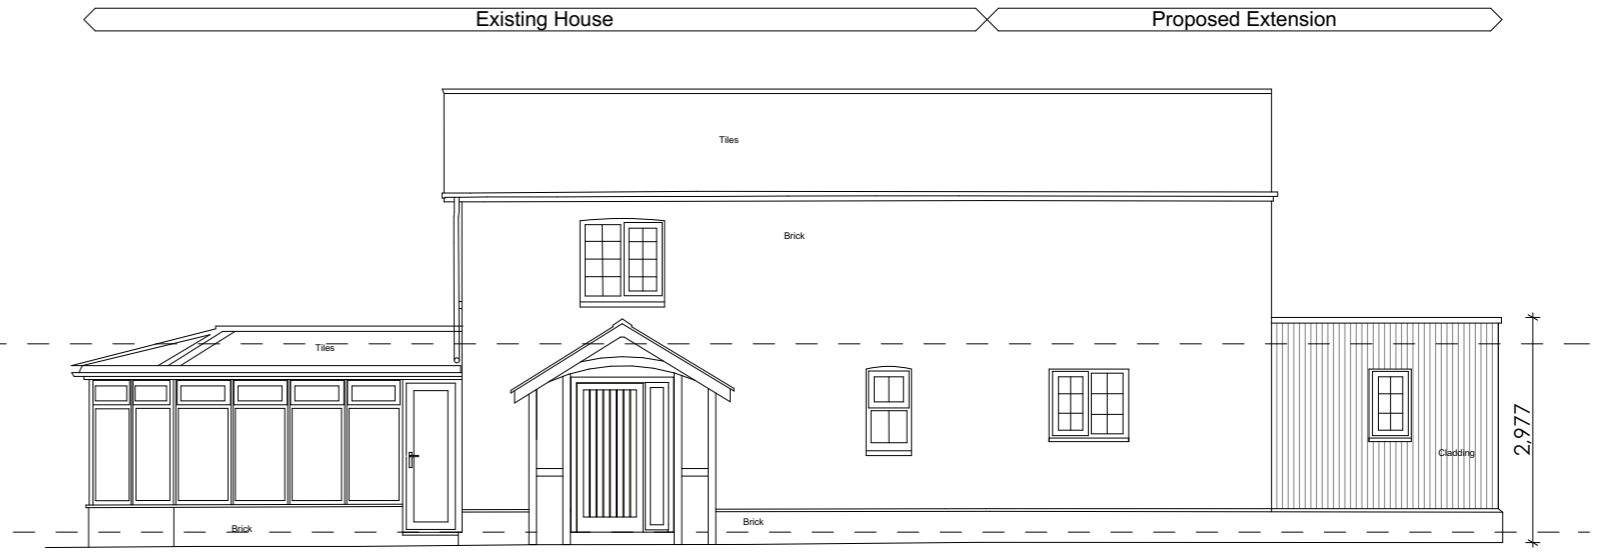

ELEVATION 1 DATUM 190.00m

ELEVATION 2 DATUM 190.00m

ELEVATION 3 DATUM 190.00m

ELEVATION 4 DATUM 190.00m

1:100

Notes

P03 - WIP	Not in Issue	planning issue	Work in Progress
RevID	Issue Name	Change Name	Issue Date

**MMK STUDIO**  
+44 (0) 7477282872  
office@mmkstudio.co.uk

Project  
**Woodlea Farm**  
Station Approach, Four Marks,  
Hampshire, GU34 5EN

Scales @ A3  
**1:100**  
Layout Title  
**Proposed Elevations**

Date  
**03/05/2023**

Drawing Number				number		rev	
project	originator	zone	level	type	role	number	rev
<b>2208</b>	<b>MMK</b>	<b>00</b>	<b>ZZ</b>	<b>DR</b>	<b>- A</b>	<b>0102</b>	<b>P03 - WIP</b>