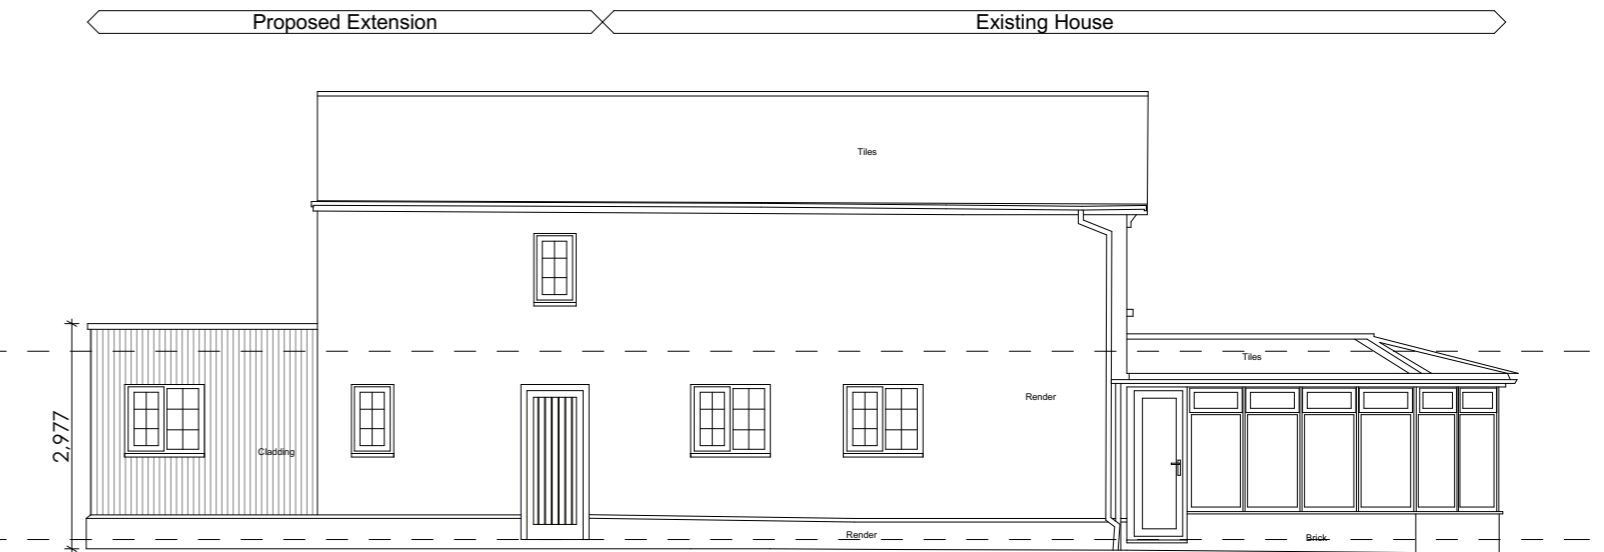

ELEVATION 1 DATUM 190.00m

ELEVATION 2 DATUM 190.00m

ELEVATION 3 DATUM 190.00m

ELEVATION 4 DATUM 190.00m

1:100

Notes

P03 - WIP	Not in Issue	planning issue	Work in Progress
RevID	Issue Name	Change Name	Issue Date

**MMK STUDIO**  
+44 (0) 7477282872  
office@mmkstudio.co.uk

Project  
**Woodlea Farm**  
Station Approach, Four Marks,  
Hampshire, GU34 5EN

Scales @ A3  
**1:100**  
Layout Title  
**Proposed Elevations**

Date  
**03/05/2023**

Drawing Number				number		rev	
project	originator	zone	level	type	role	number	rev
<b>2208</b>	<b>MMK</b>	<b>00</b>	<b>ZZ</b>	<b>DR</b>	<b>- A</b>	<b>0102</b>	<b>P03 - WIP</b>