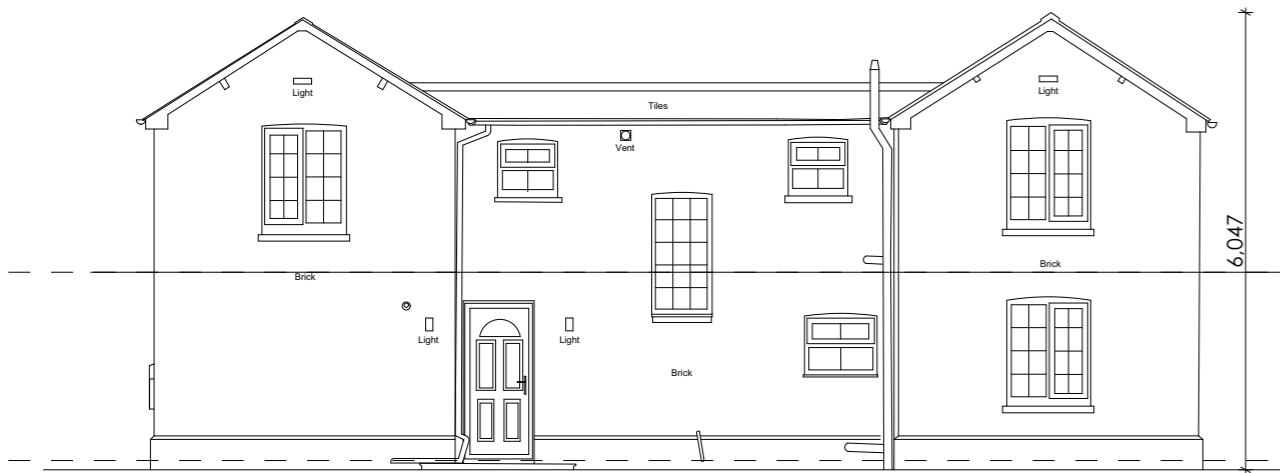

ELEVATION 1 DATUM 190.00m

ELEVATION 2 DATUM 190.00m

ELEVATION 3 DATUM 190.00m

ELEVATION 4 DATUM 190.00m

1:100

Notes

Notes	Issue Name	Change Name	Issue Date
P01 - WIP	Not in Issue	planning issue	Work in Progress
RevID	Issue Name	Change Name	Issue Date

MMK STUDIO
+44 (0) 7477282872
office@mmkstudio.co.uk

Project
Woodlea Farm
Station Approach, Four Marks,
Hampshire, GU34 5EN

Scales @ A3
1:100
Layout Title
Existing Elevations

Date
25/04/2023

Drawing Number		project	originator	zone	level	type	role	number	rev
2208 - MMK - 00 - ZZ - DR - A								0101	P01 - WIP