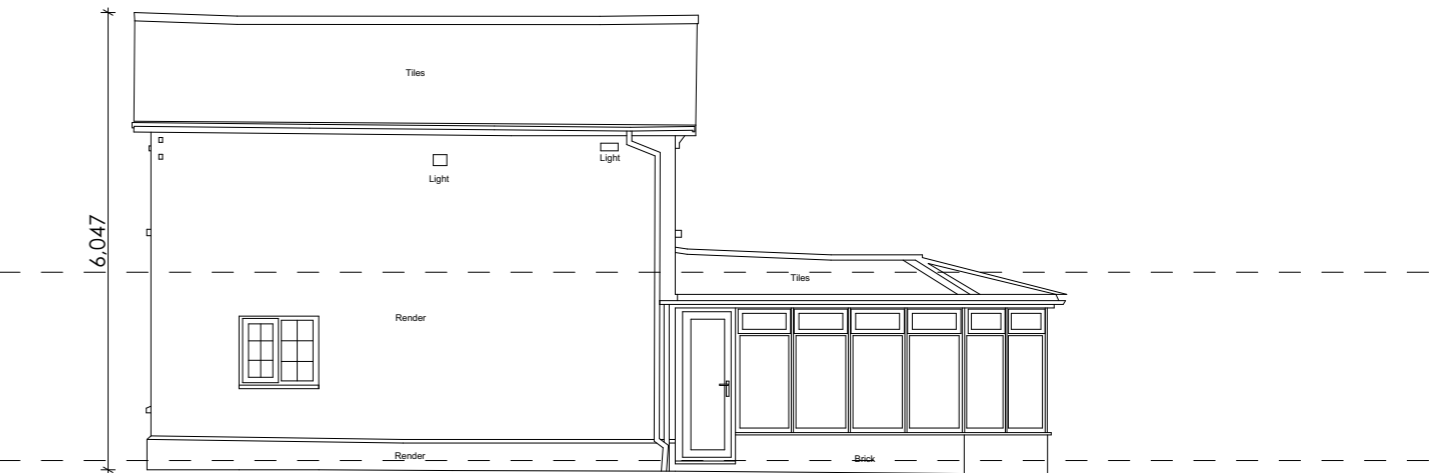

ELEVATION 1 DATUM 190.00m

ELEVATION 2 DATUM 190.00m

ELEVATION 3 DATUM 190.00m

ELEVATION 4 DATUM 190.00m

1:100

Notes

Notes	Issue Name	Change Name	Issue Date
P01 - WIP	Not in Issue	planning issue	Work in Progress
RevID	Issue Name	Change Name	Issue Date

MMK STUDIO
+44 (0) 7477282872
office@mmkstudio.co.uk

Project
Woodlea Farm
Station Approach, Four Marks,
Hampshire, GU34 5EN

Scales @ A3
1:100
Layout Title
Existing Elevations

Date
25/04/2023

Drawing Number		project	originator	zone	level	type	role	number	rev
2208 - MMK - 00 - ZZ - DR - A								0101	P01 - WIP