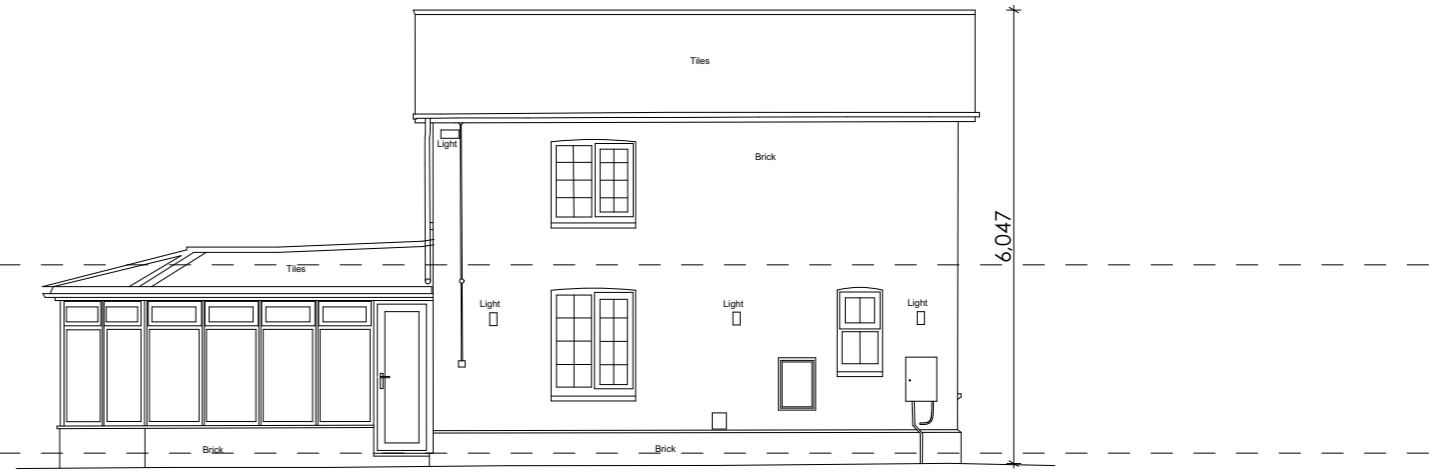

ELEVATION 1 DATUM 190.00m

ELEVATION 2 DATUM 190.00m

ELEVATION 3 DATUM 190.00m

ELEVATION 4 DATUM 190.00m

1:100

Notes

Notes	Issue Name	Change Name	Issue Date
P01 - WIP	Not in Issue	planning issue	Work in Progress
RevID	Issue Name	Change Name	Issue Date

MMK STUDIO
+44 (0) 7477282872
office@mmkstudio.co.uk

Project
Woodlea Farm
Station Approach, Four Marks,
Hampshire, GU34 5EN

Scales @ A3
1:100
Layout Title
Existing Elevations

Date
25/04/2023

Drawing Number		project	originator	zone	level	type	role	number	rev
2208 - MMK - 00 - ZZ - DR - A								0101	P01 - WIP