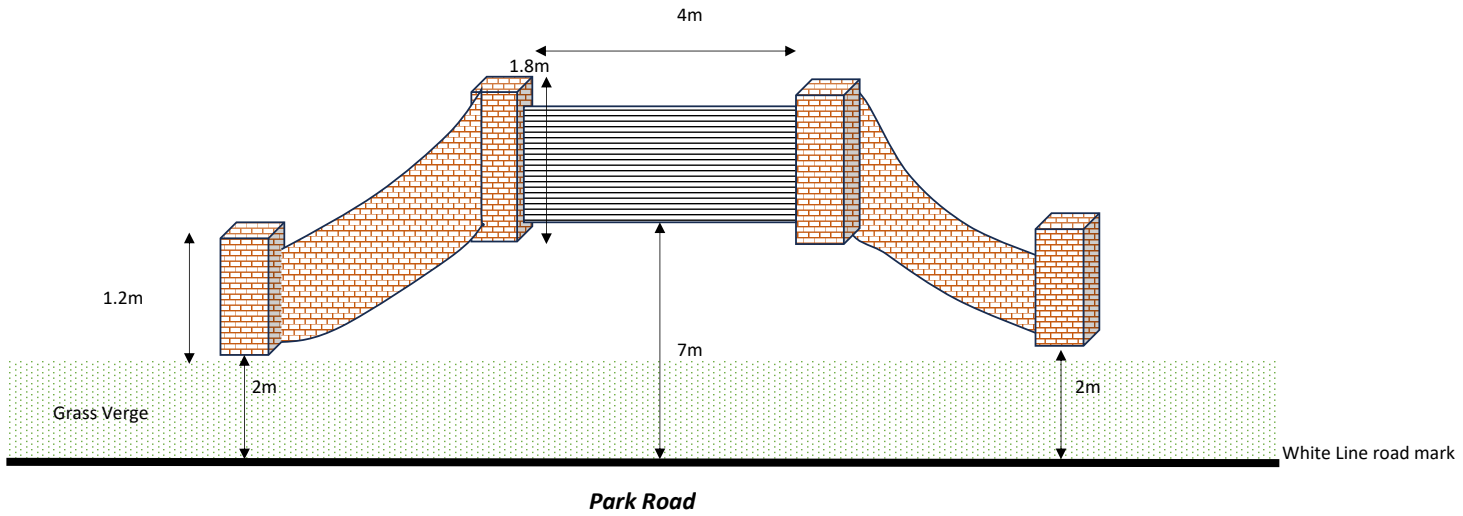

Proposed wall and gates

Site:

Park Gate Farm House, Park Road, Rivenhall, Witham, Essex, CM8 3PS

Project:

Electric gates and brick Pillars

Notes:

Not to scale