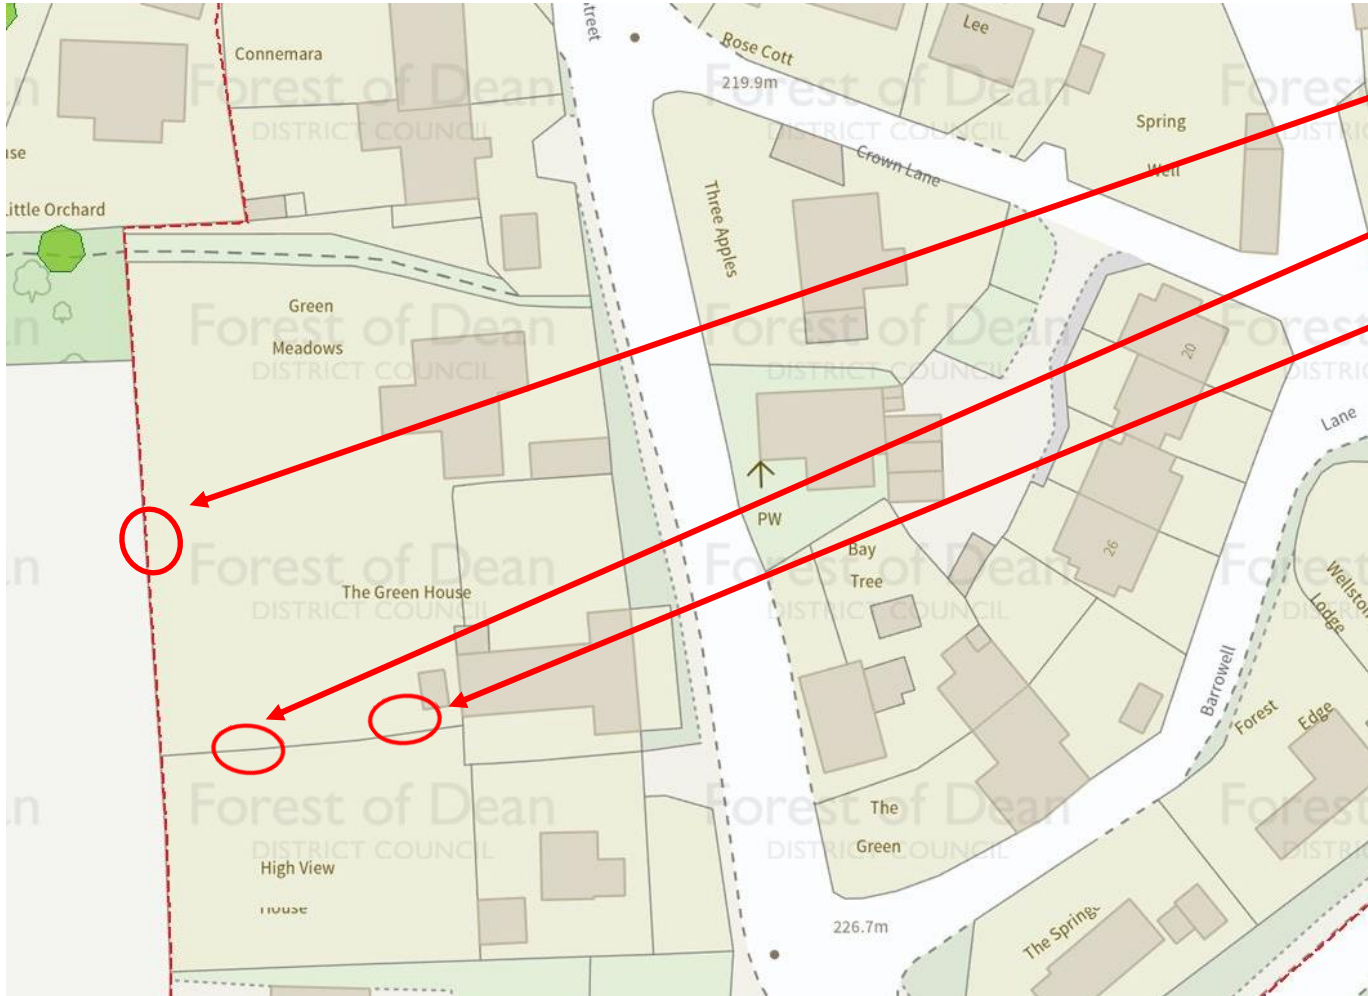

Green Meadows, High St,
St Briavels GL15 6TD

Location of Trees

T2 Willow

T1 Ash

T3 & 4 Apple, Chestnut and small ash