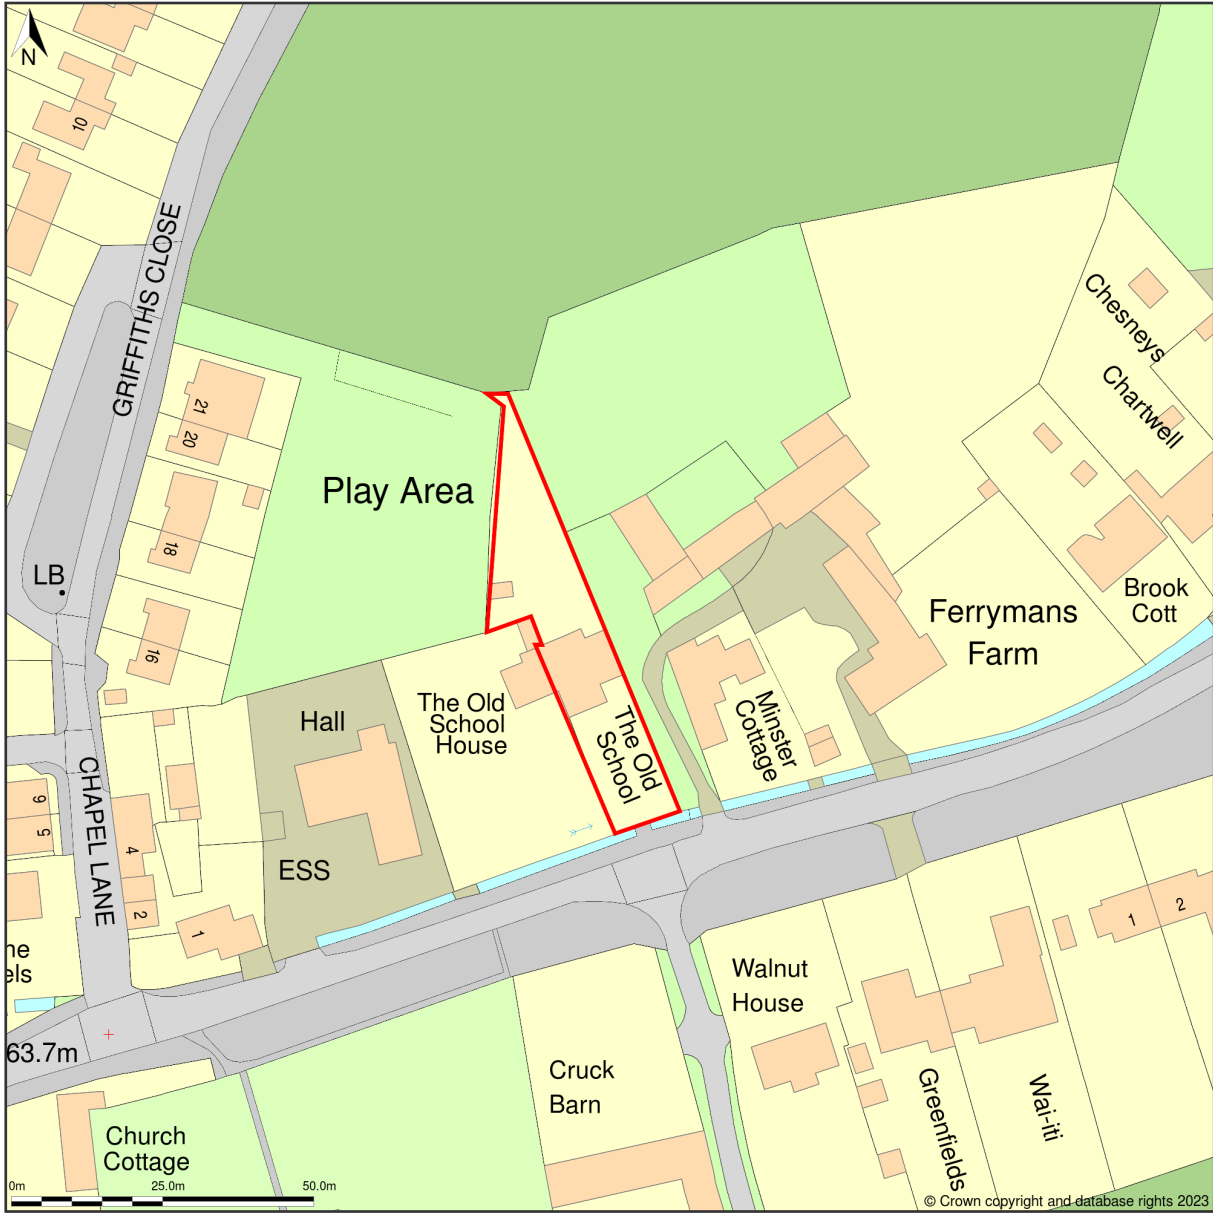

The Old School, Church Road, Northmoor, Oxfordshire, OX29 5SX

Location Plan shows area bounded by: 442054.38, 202885.08, 442254.38, 203085.08 (at a scale of 1:1250), OSGridRef: SP4215 298. The representation of a road, track or path is no evidence of a right of way. The representation of features as lines is no evidence of a property boundary.

Produced on 6th Mar 2023 from the Ordnance Survey National Geographic Database and incorporating surveyed revision available at this date. Reproduction in whole or part is prohibited without the prior permission of Ordnance Survey. © Crown copyright 2023. Supplied by www.buyaplan.co.uk a licensed Ordnance Survey partner (100053143). Unique plan reference: #00802676-BDF4A2.