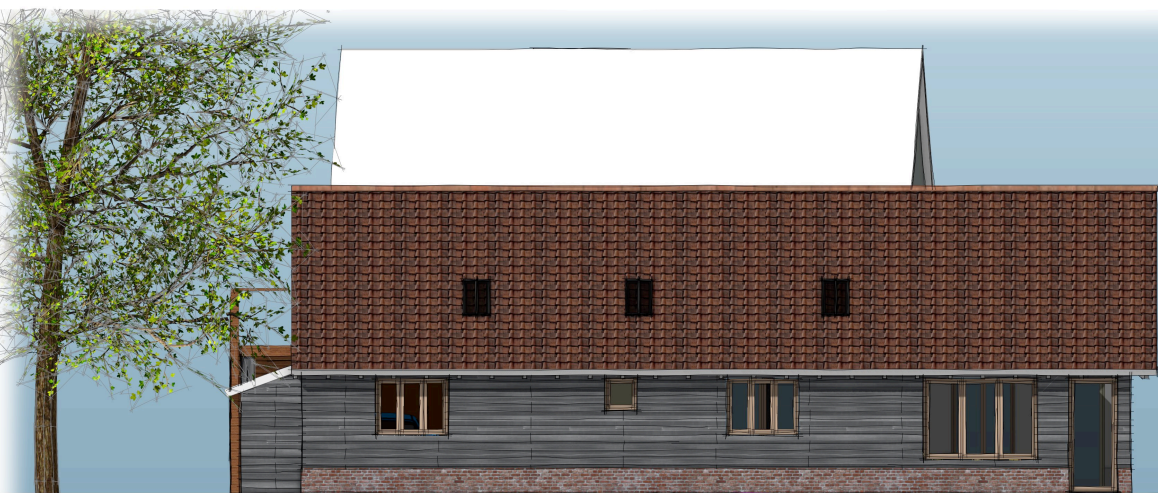

East Elevations