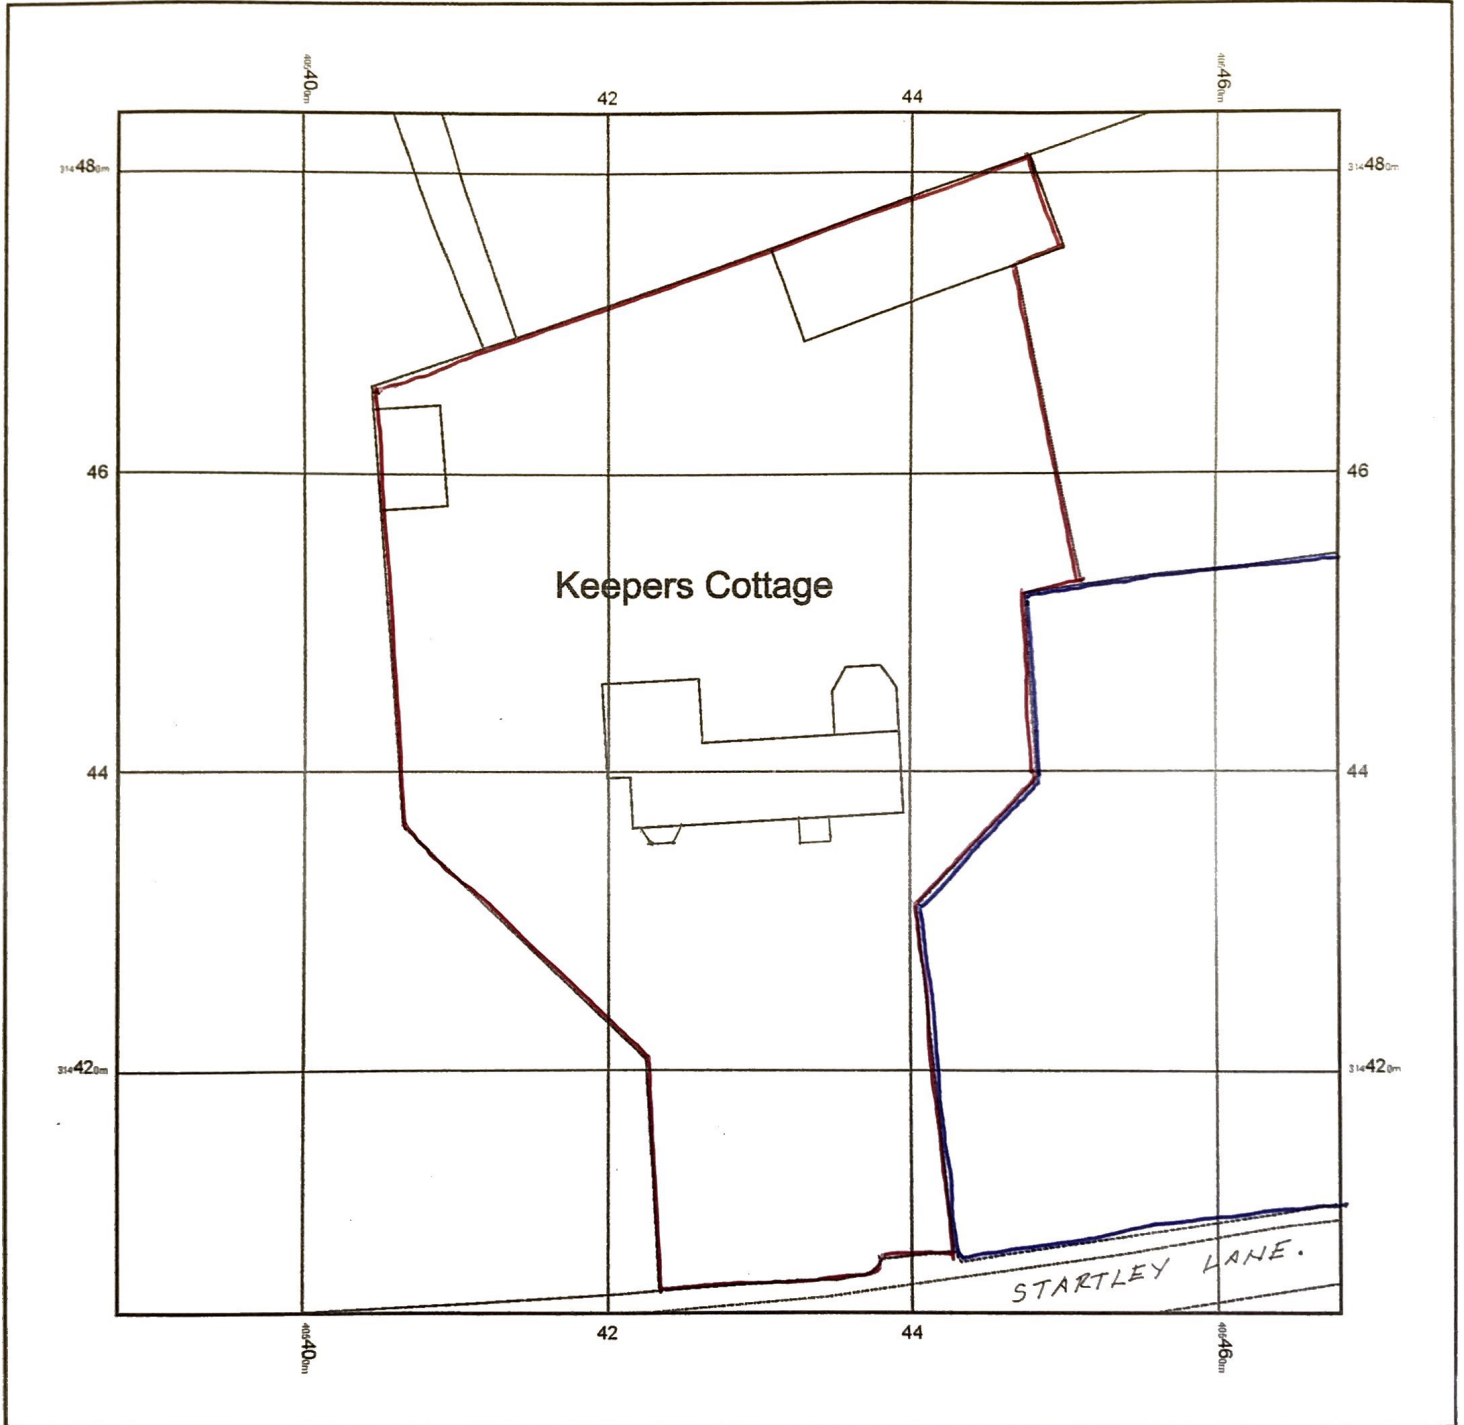

KEEPERS COTTAGE, STARTLEY LANE, RUGELEY, WS15 1QL

Supplied by: www.ukmapcentre.com

Serial No: 257187

Centre Coordinates: 405428,314444

Production Date: 01/02/2023 12:36:04

© Crown copyright and database rights 2023 Ordnance Survey 100048957. The representation of road, track or path is no evidence of a boundary or right of way. The representation of features as lines is no evidence of a property boundary.

EXISTING :

EEPERS COTTAGE, STARTLEY LANE, RUGELEY, WS15 1QL

Applied by: www.ukmapcentre.com
Aerial No: 257187
Centre Coordinates: 405428,314444
Production Date: 01/02/2023 12:36:04

© Crown copyright and database rights 2023 Ordnance Survey 100048957. The representation of road, track or path is no evidence of a boundary or right of way. The representation of features as lines is no evidence of a property boundary.