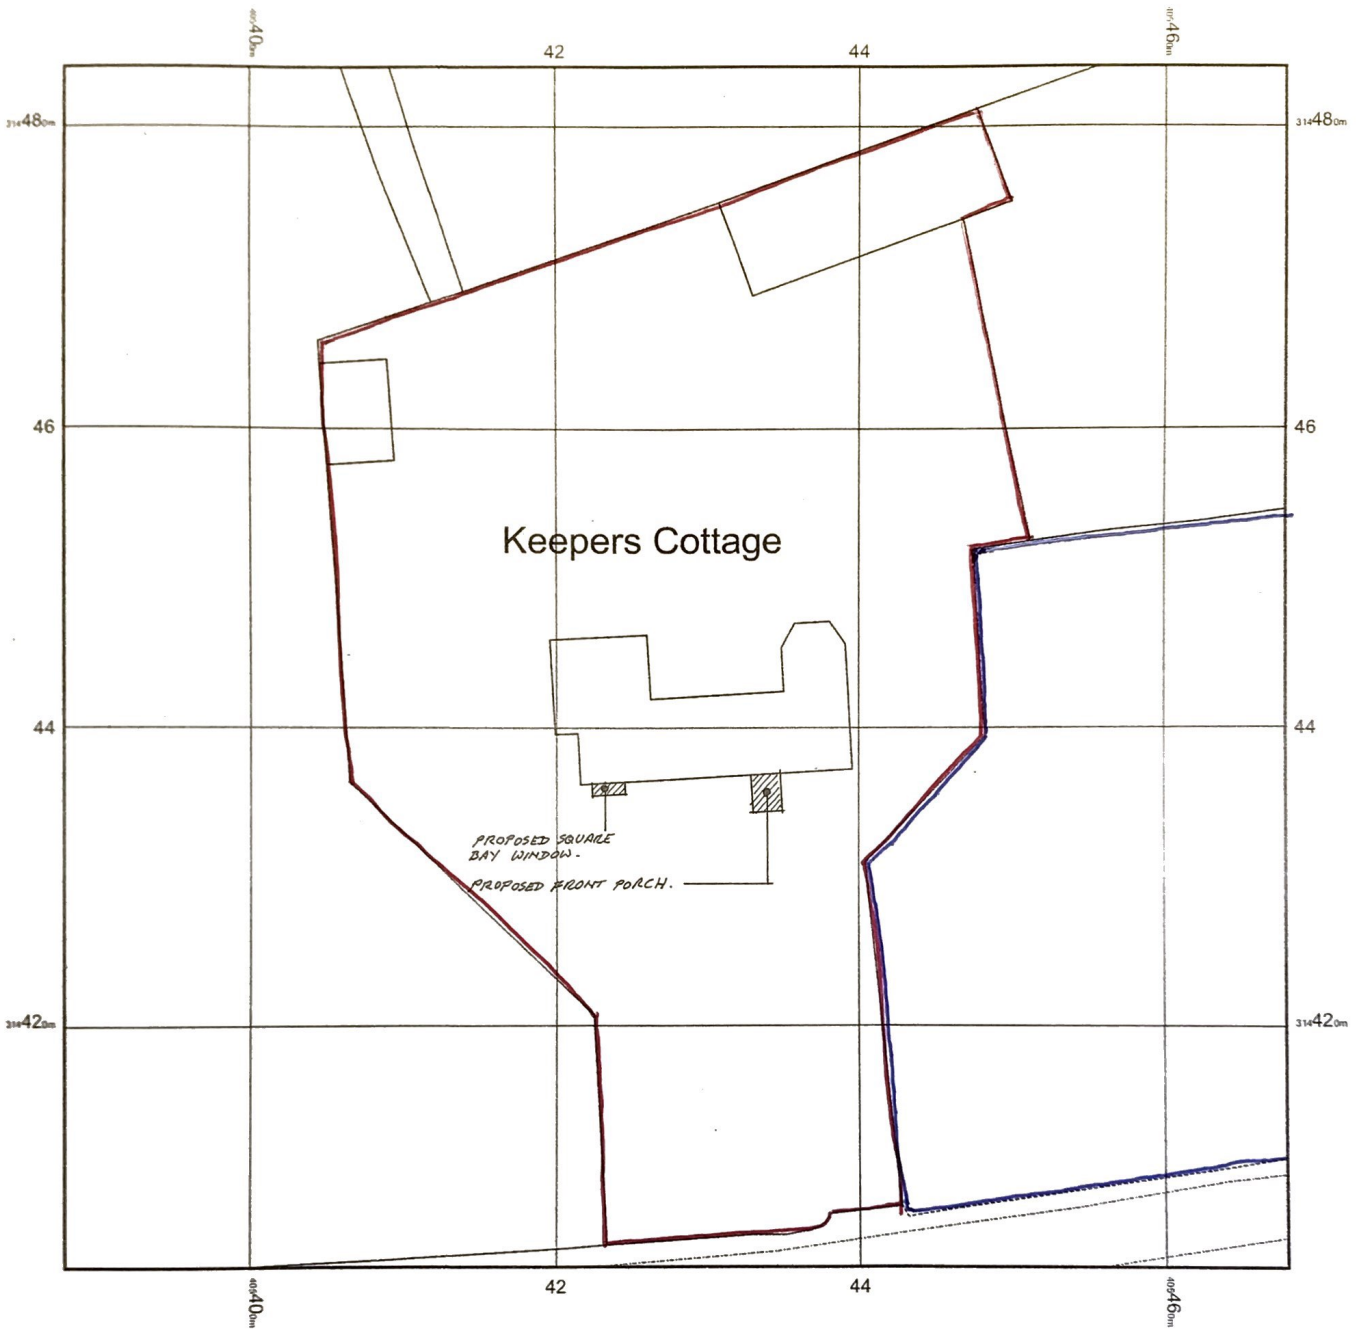

KEEPERS COTTAGE, STARTLEY LANE, RUGELEY, WS15 1QL

Supplied by: www.ukmapcentre.com

Serial No: 257187

Centre Coordinates: 405428,314444

Production Date: 01/02/2023 12:36:04

© Crown copyright and database rights 2023 Ordnance Survey 100048957. The representation of road, track or path is no evidence of a boundary or right of way. The representation of features as lines is no evidence of a property boundary.

EXISTING :

EEPERS COTTAGE, STARTLEY LANE, RUGELEY, WS15 1QL

Applied by: www.ukmapcentre.com
Aerial No: 257187
Centre Coordinates: 405428,314444
Production Date: 01/02/2023 12:36:04

© Crown copyright and database rights 2023 Ordnance Survey 100048957. The representation of road, track or path is no evidence of a boundary or right of way. The representation of features as lines is no evidence of a property boundary.