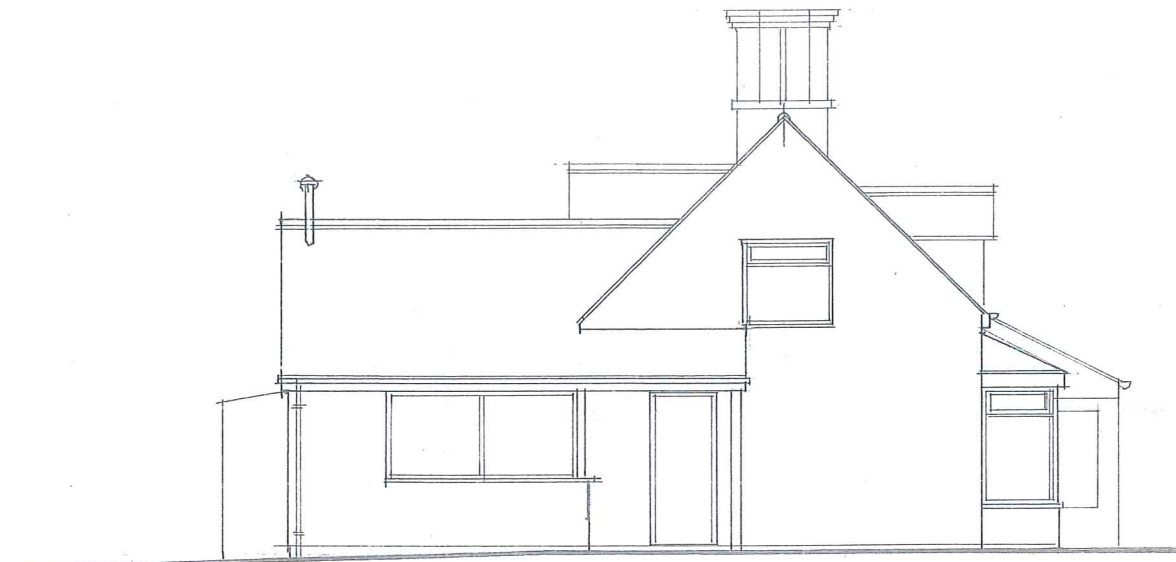

Front Elevation . South.

Side . West.

Side . East.

Mark Dukes Building Design
 Sandborough Farmhouse, Yoxall Road, Hamstall Ridware, Nr. Rugeley, Staffs. WS15 3SA
 Mobile : 07850 027016

Keepers Cottage. Startley Lane, Upper Longdon.	EXISTING : Elevations.		
	1:100 / A3	18.20	02.