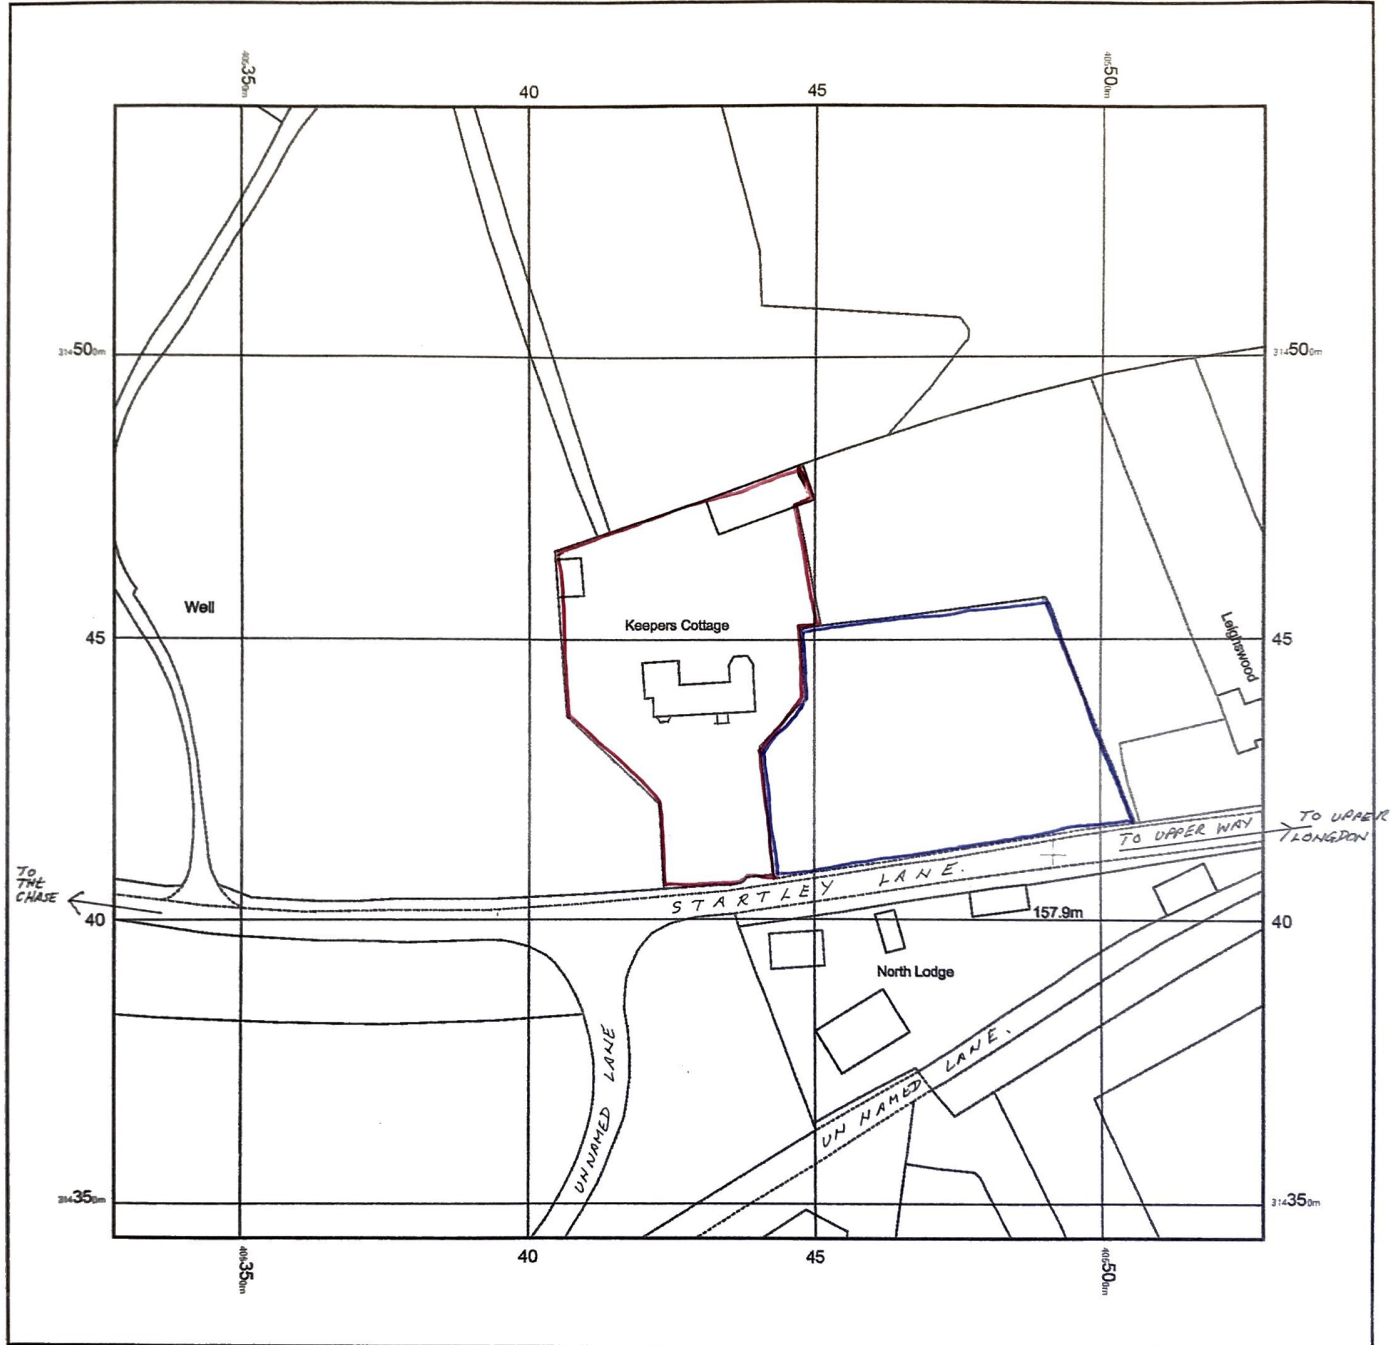

KEEPERS COTTAGE, STARTLEY LANE, RUGELEY, WS15 1QL

Supplied by: www.ukmapcentre.com
Serial No: 257188
Centre Coordinates: 405428,314444
Production Date: 01/02/2023 12:36:13

© Crown copyright and database rights 2023 Ordnance Survey 100048957. The representation of road, track or path is no evidence of a boundary or right of way. The representation of features as lines is no evidence of a property boundary.

0m 1cm = 12.5m 62.5m
Scale 1:1250

EXISTING :