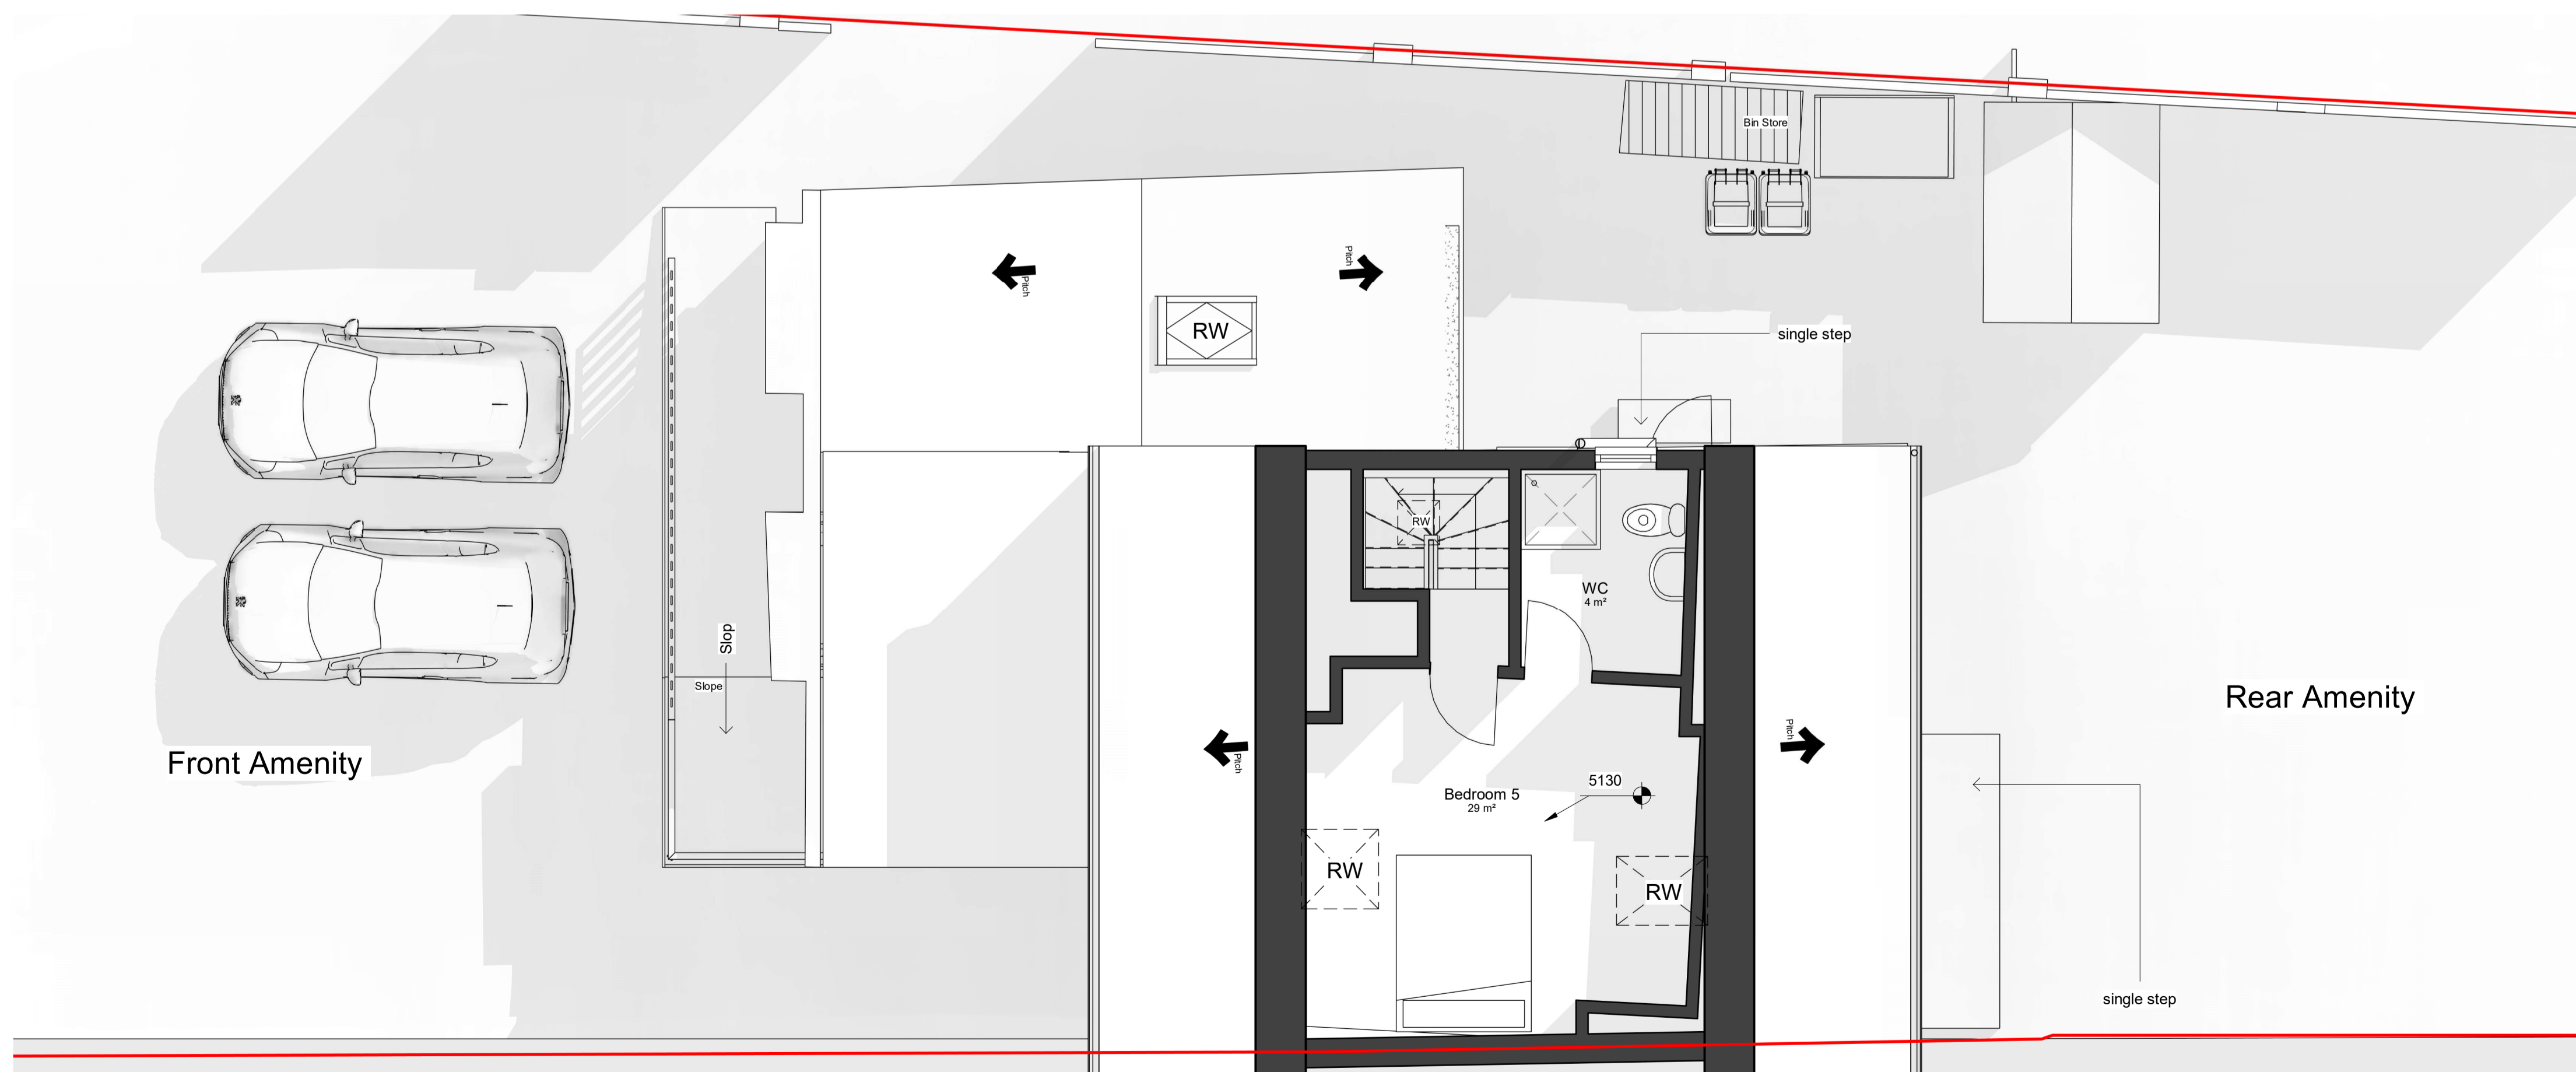

02_Roof Plan
1 : 50 @A1 1:100 @A3

03_Loft floor
1 : 50 @A1 1:100 @A3

Rev Date Name Description

STUDIO YAQUB

6 Marsh Lane,
Easton-in-Gordano, Bristol,
North Somerset, BS20
0ND

Existing Loft and Roof
Plans

Project number 0210-03

Date 17.07.23

Drawn by GN

Checked by UY

Scale 1 : 50

P011