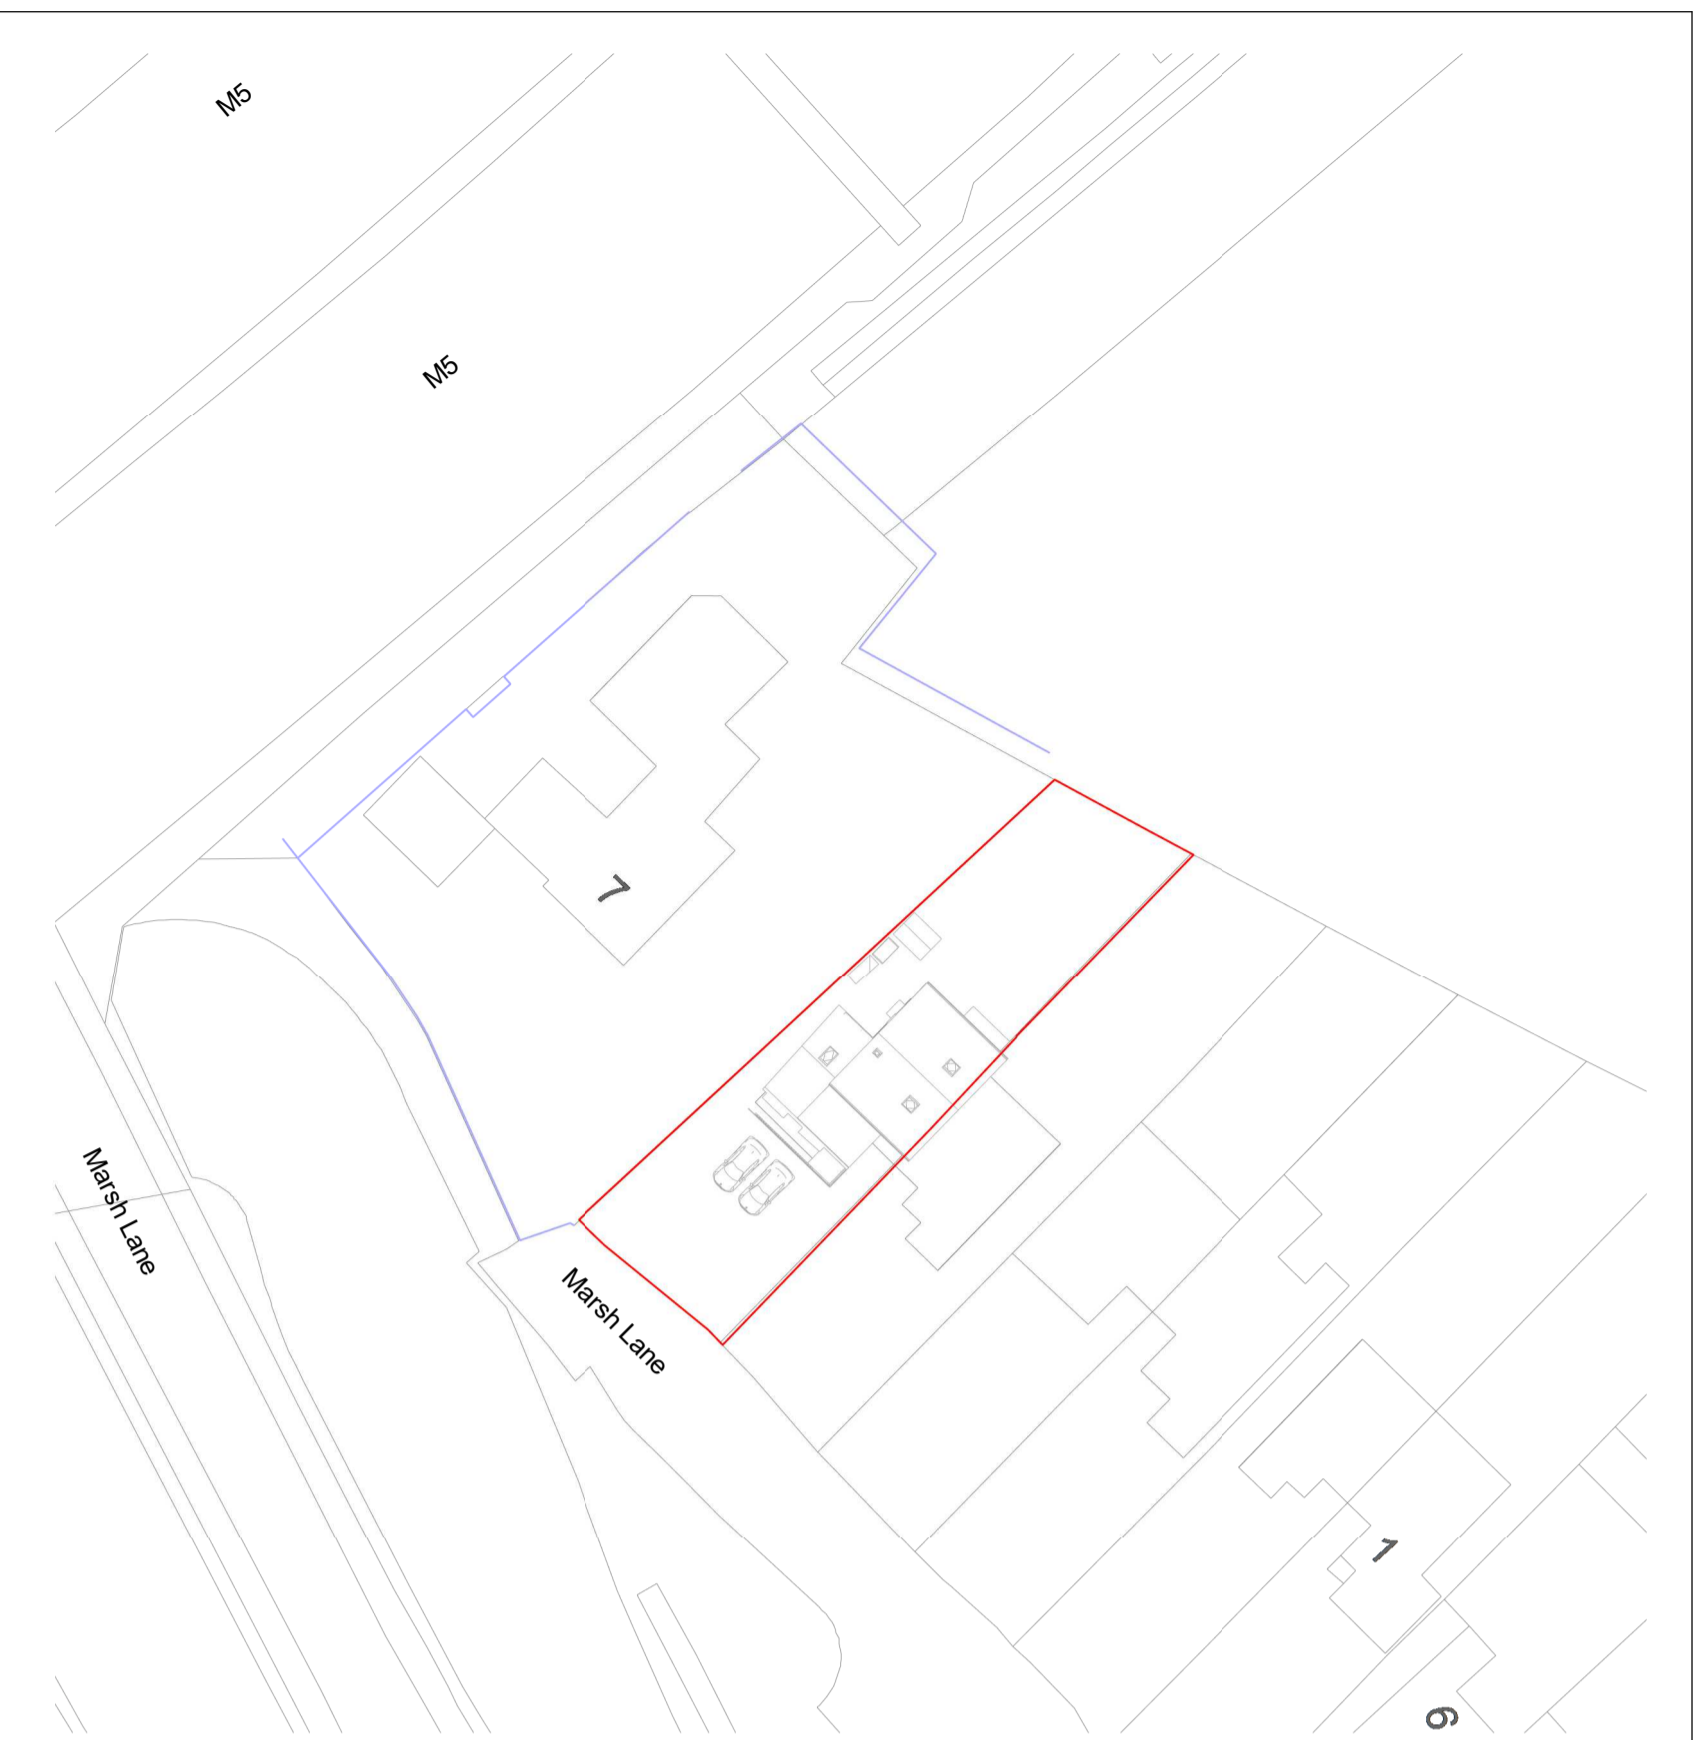

01 First Floor Plan
1 : 50 @A1 1:100 @A3

Site Plan
1 : 500 @A1 1:1000 @A3

00 Ground Floor Plan
1 : 50 @A1 1:100 @A3

Rev	Date	Name	Description
 STUDIO YAQUB			
6 Marsh Lane, Easton-in-Gordano, Bristol, North Somerset, BS20 0ND			
Existing Ground, First and Site Plans			
Project number		0210-03	
Date		17.07.23	
Drawn by		GN	
Checked by		UY	
Scale		As indicated	
P010			