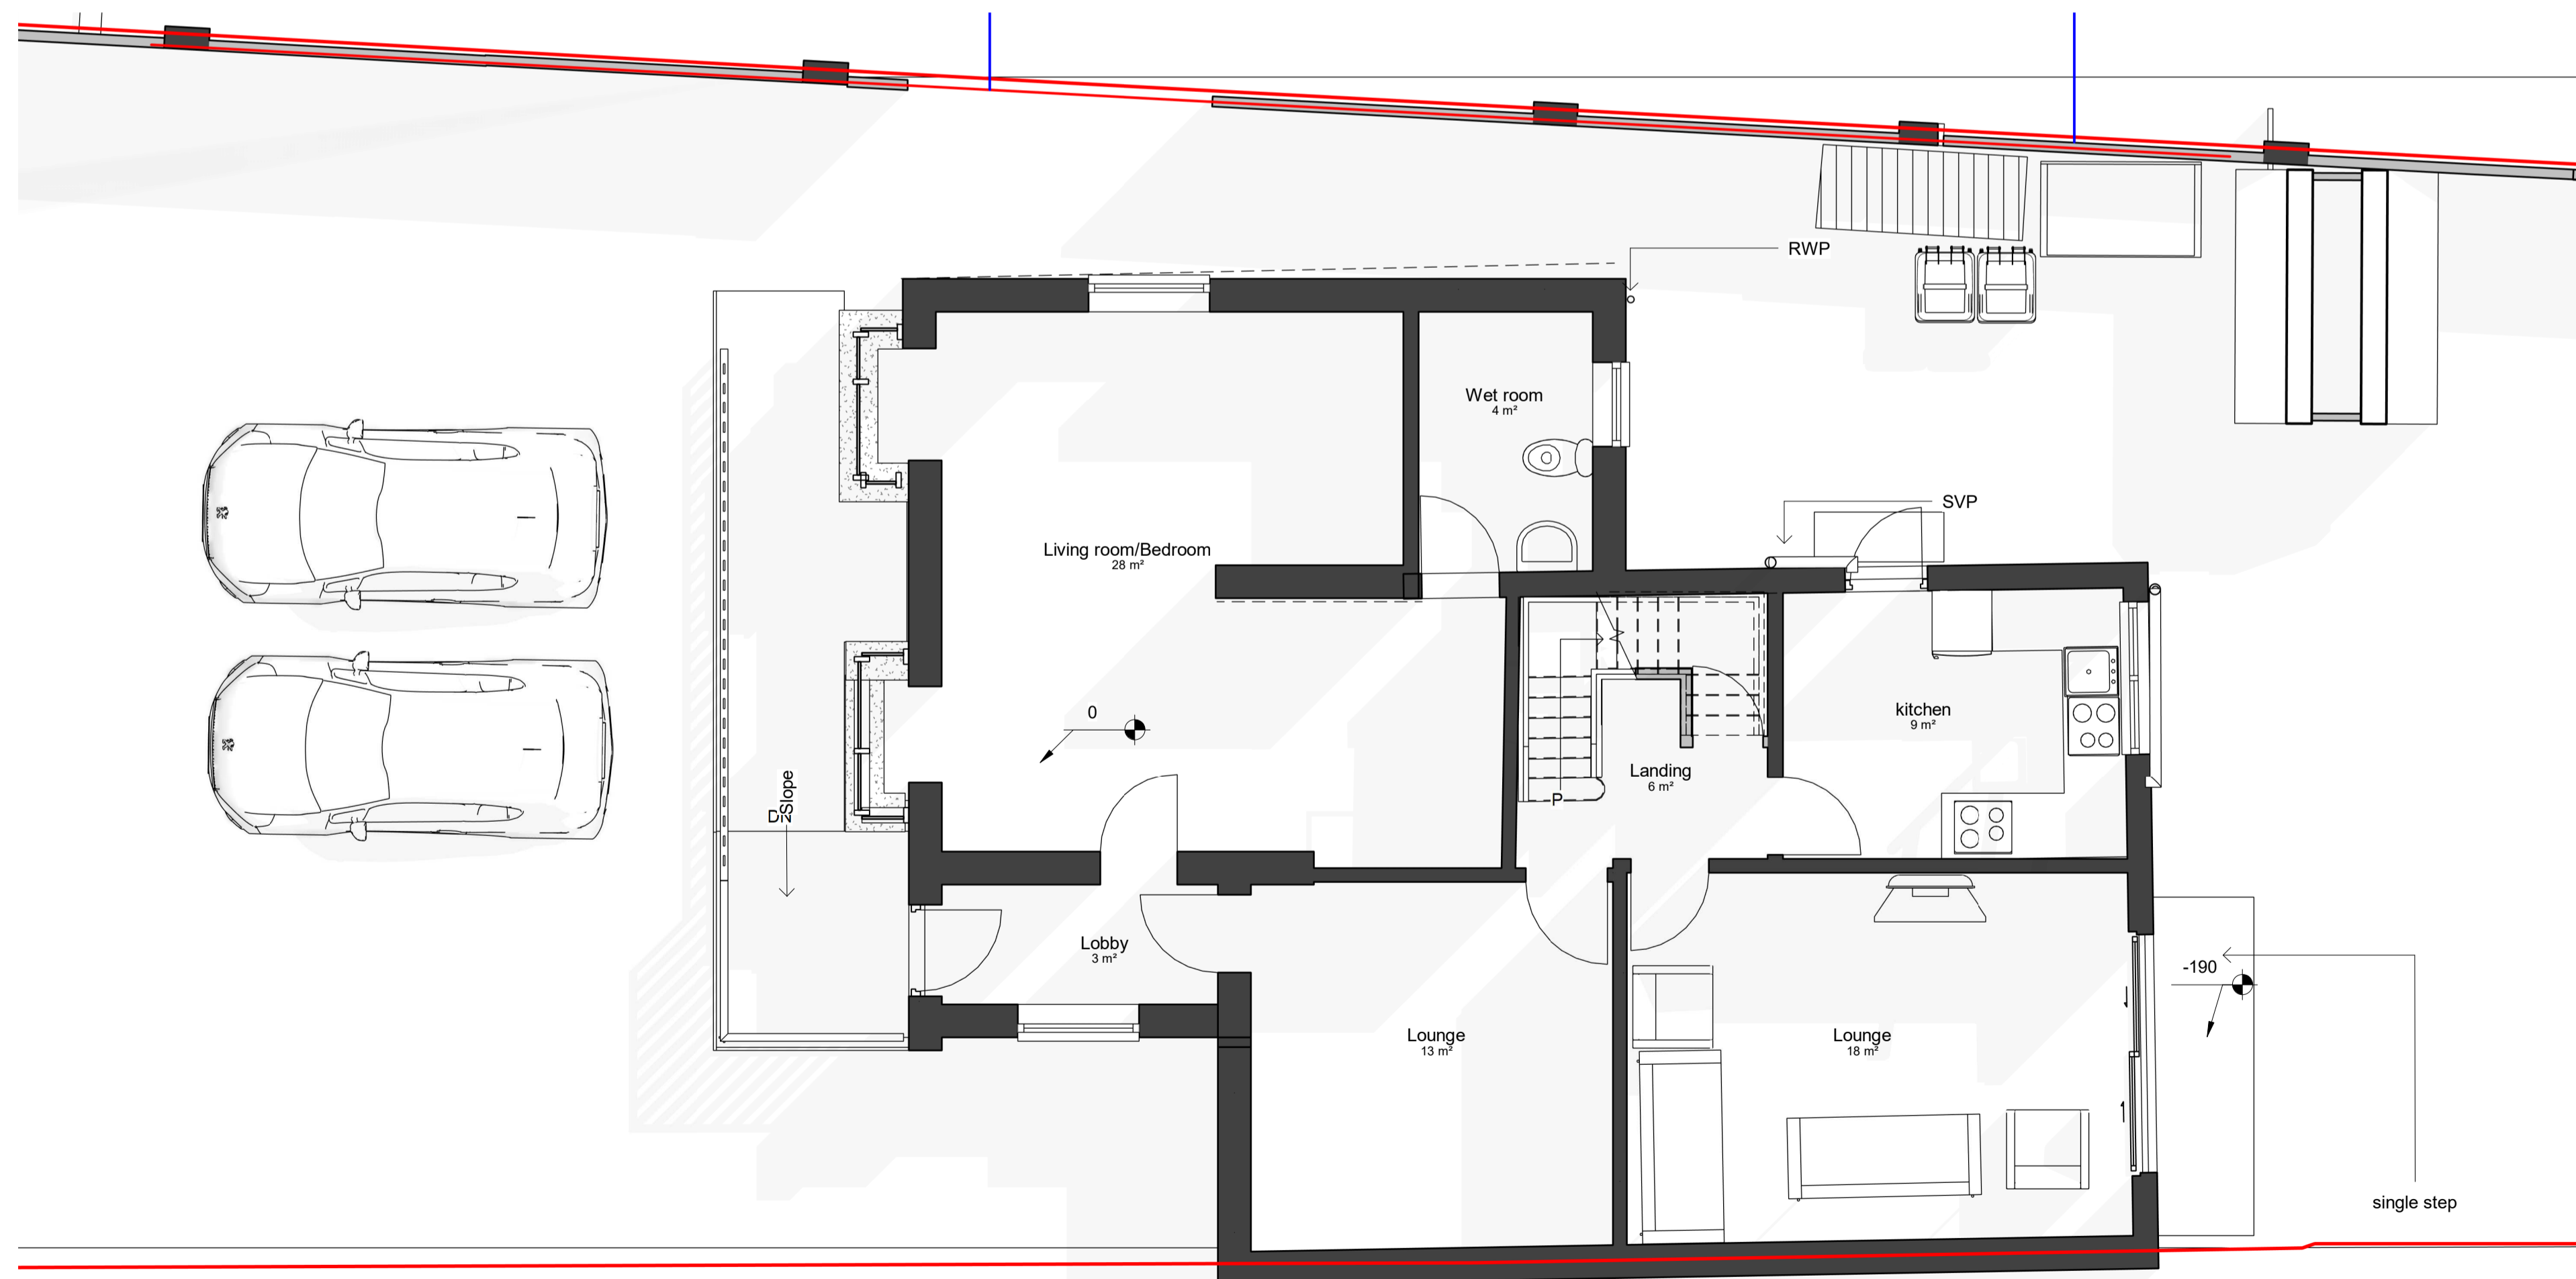

01 First Floor Plan
1 : 50 @A1 1:100 @A3

Site Plan
1 : 500 @A1 1:1000 @A3

00 Ground Floor Plan
1 : 50 @A1 1:100 @A3

Rev	Date	Name	Description
 STUDIO YAQUB			
6 Marsh Lane, Easton-in-Gordano, Bristol, North Somerset, BS20 0ND			
Existing Ground, First and Site Plans			
Project number		0210-03	
Date		17.07.23	
Drawn by		GN	
Checked by		UY	
Scale		As indicated	
P010			