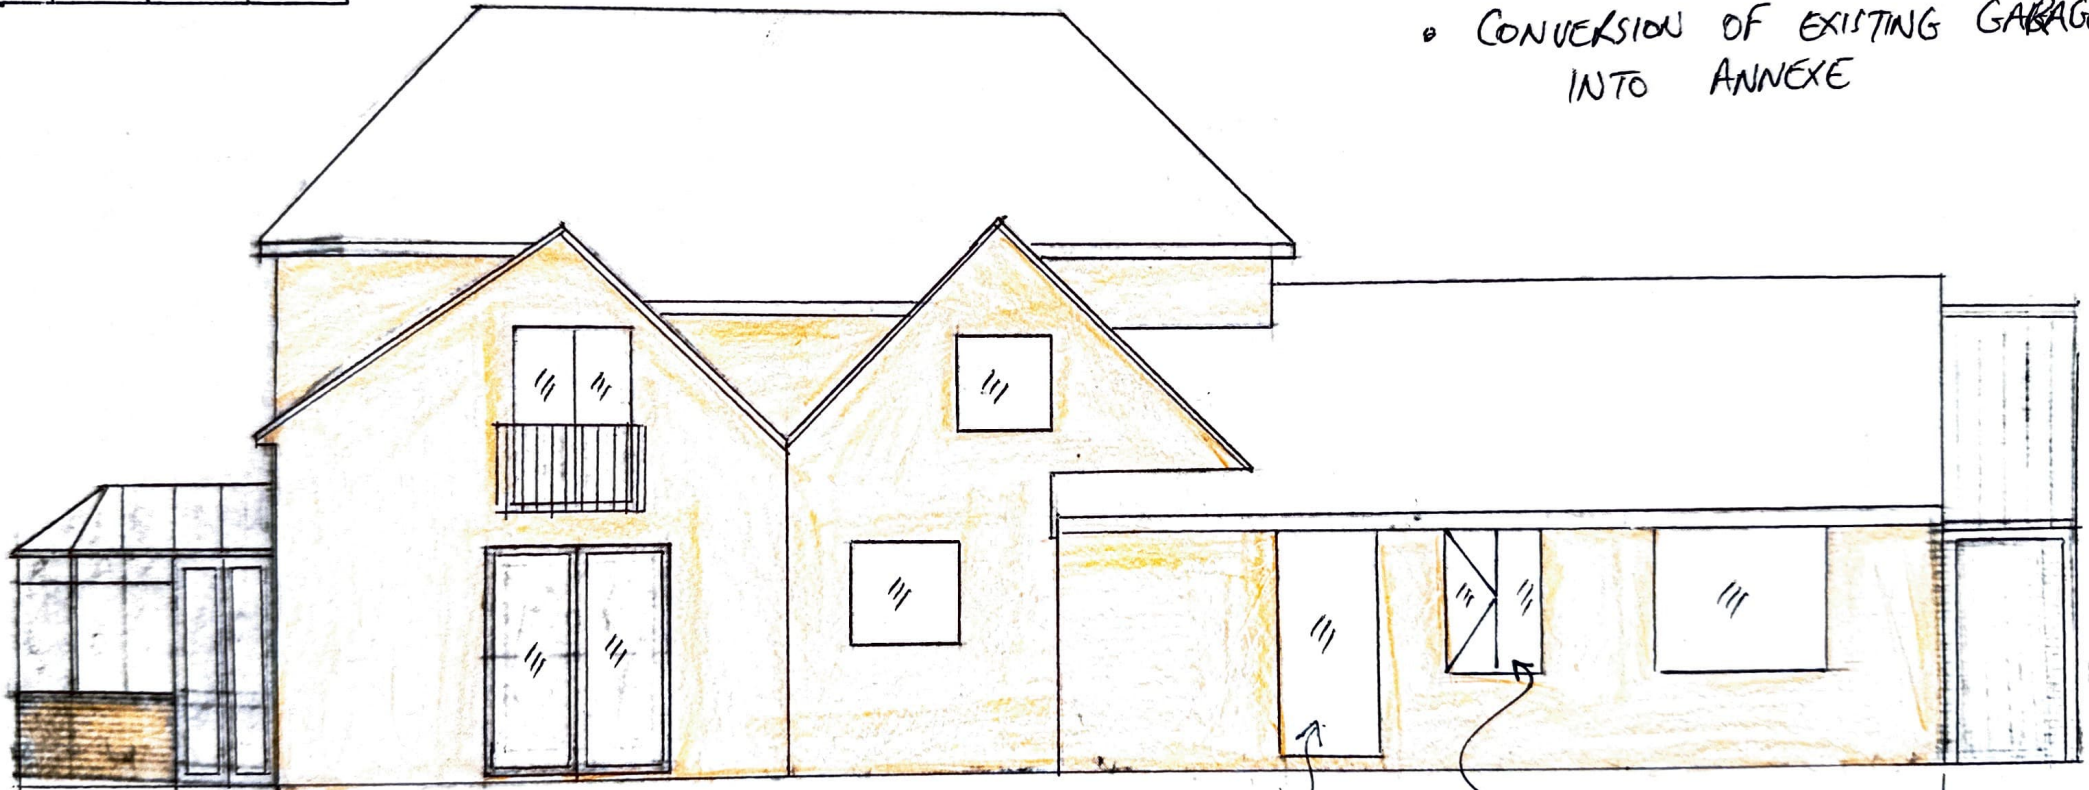

SCALE 1:75

1 2 3 4 METRES

EXISTING REAR ELEVATION

- WESTWELL, WHITE ASH GREEN HALSTEAD, ESSEX, CO9 1PD
- CONVERSION OF EXISTING GARAGE INTO ANNEXE

EXISTING
SINGLE LEAF
HINGED EXTERNAL
HALF GLAZED TIMBER DOOR

6490mm
EXISTING HALF-OPEN
WINDOW IN
WHITE UPVC