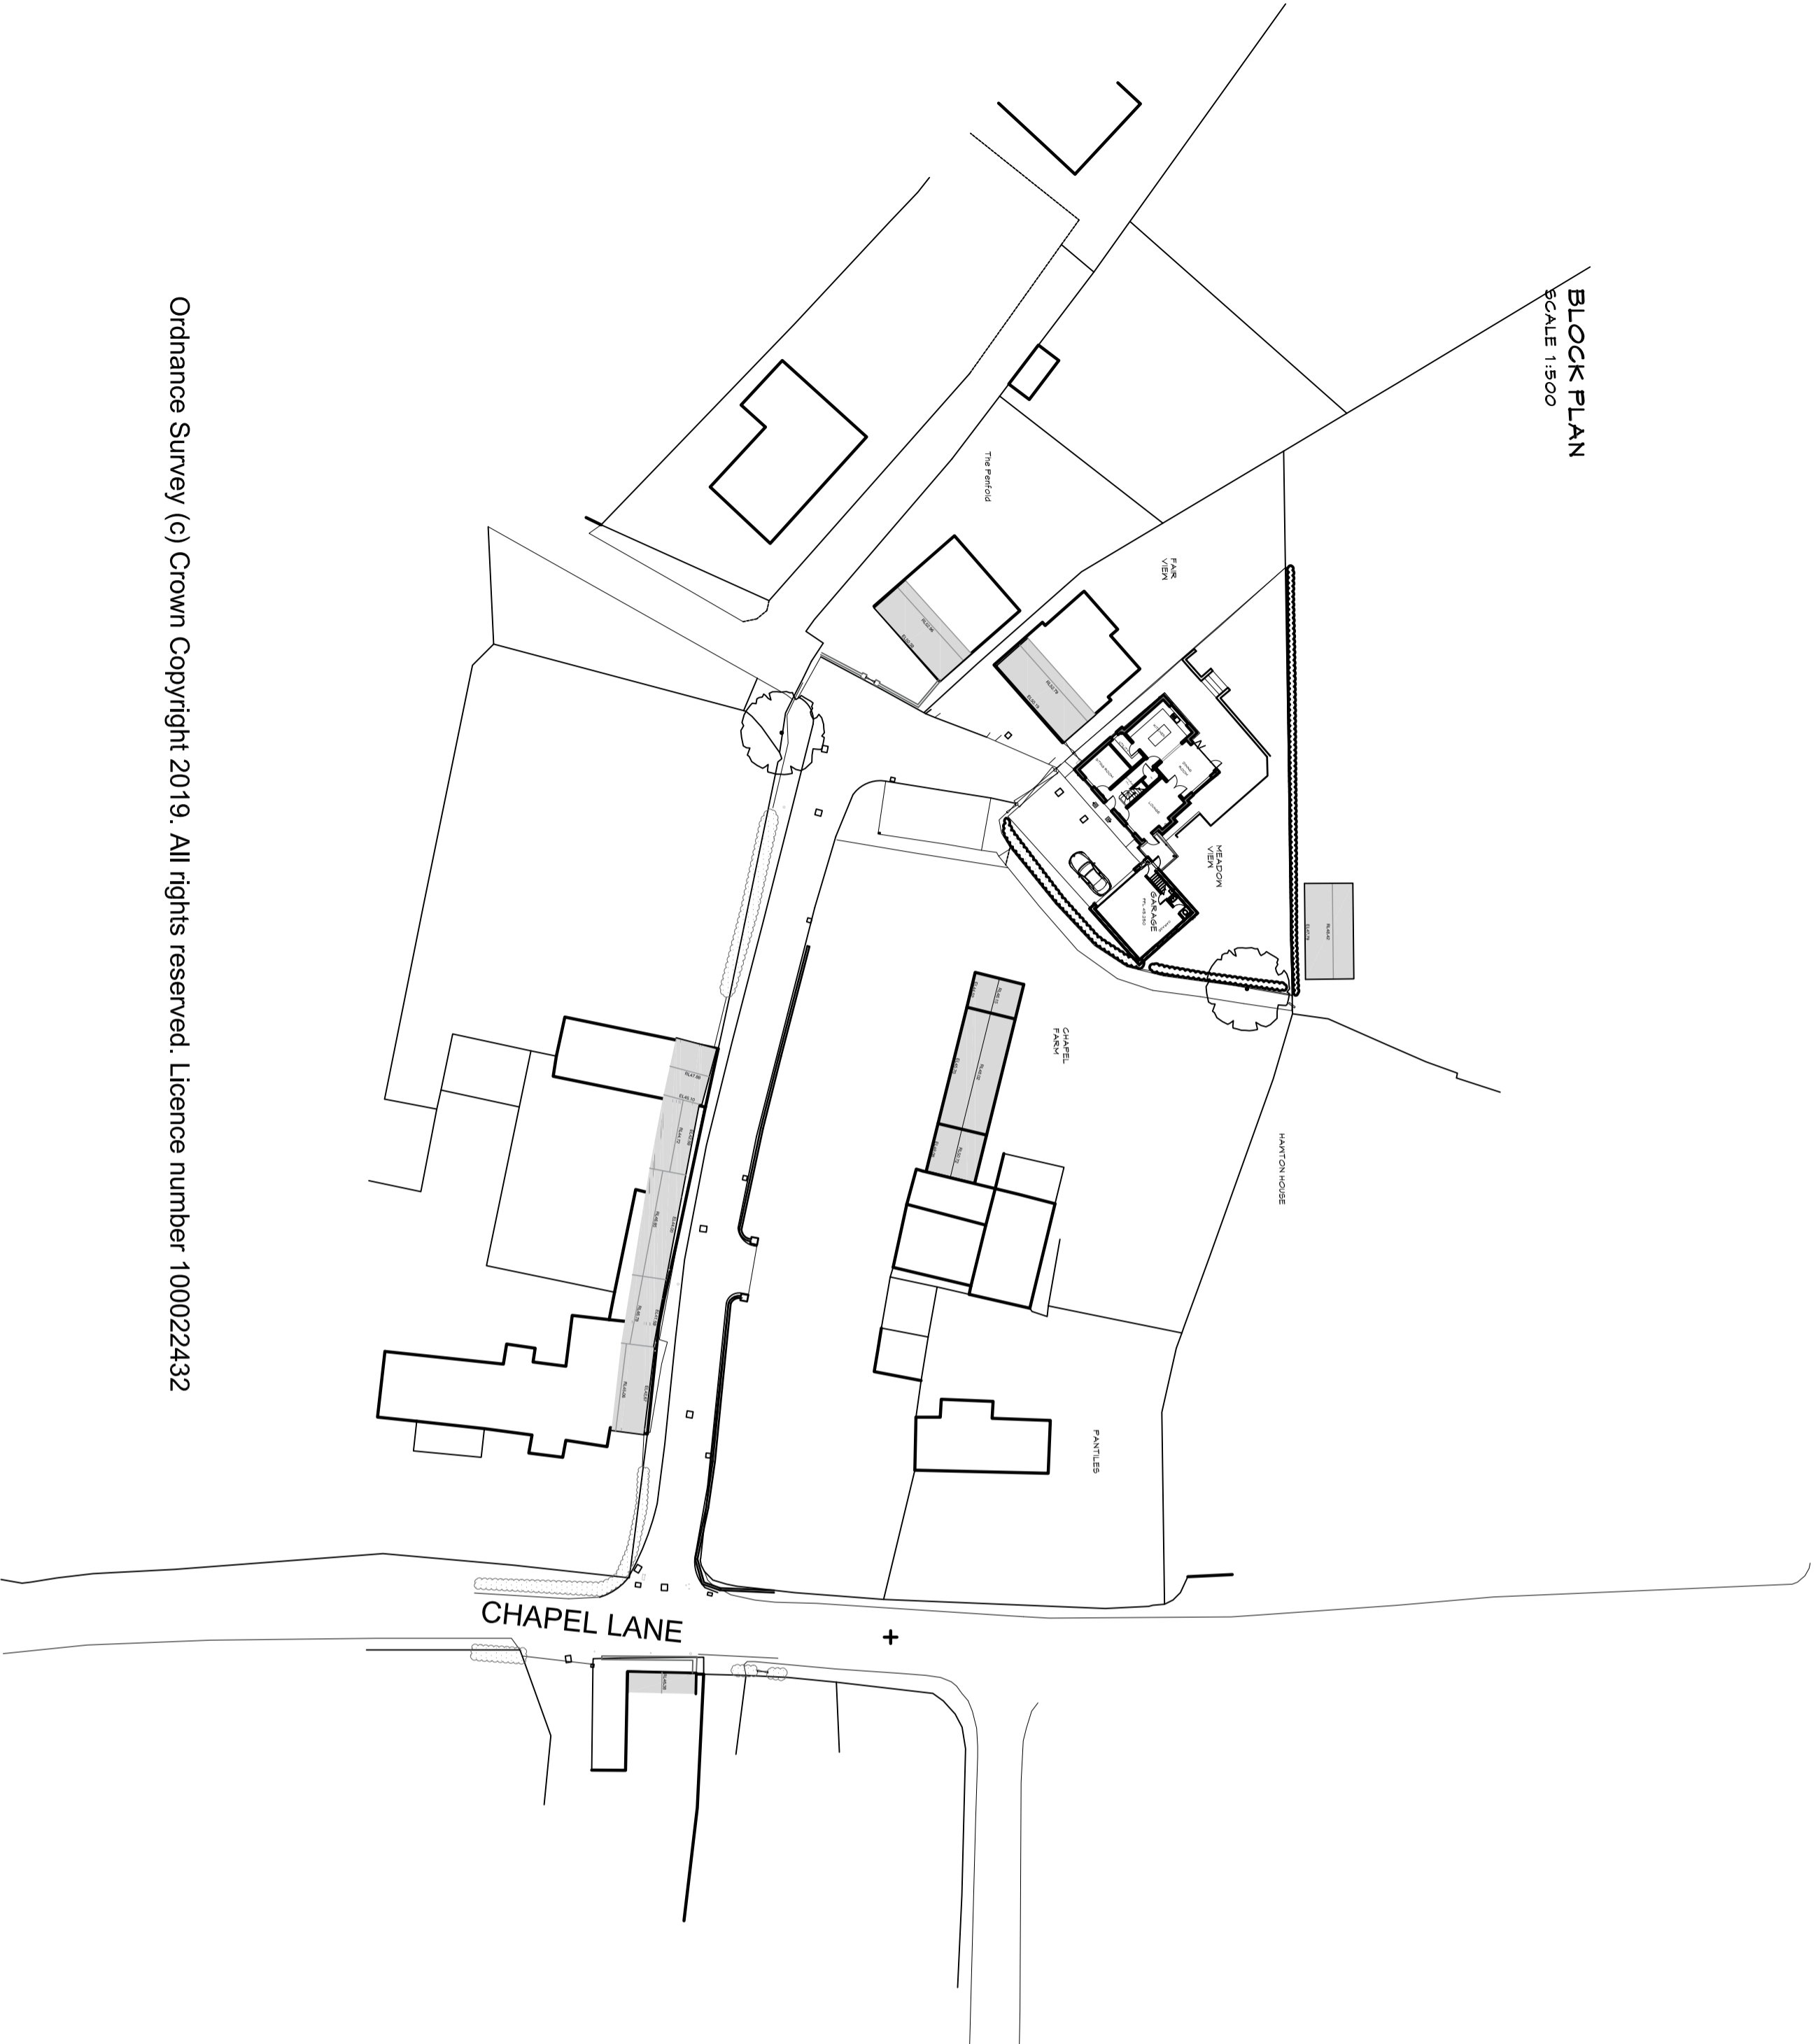

**BLOCK PLAN**  
SCALE 1:500

**SITE LOCATION PLAN**  
SCALE 1:1250

© Crown copyright 2023 Ordnance Survey 100055143

| Rev | Date | By | Description |
|-----|------|----|-------------|
|     |      |    |             |

**PROJECT**  
PROPOSED GLAZED LINK  
MEADOW VIEW, CHAPEL LANE  
EPPERSTONE NG14 6AE

**DRAWINGS**  
PROPOSED BLOCK PLAN  
SITE LOCATION PLAN

SCALE: 1:500 / 1:1250 @ A2 | DATE: 10/07/2023  
DRAWN BY: ADB | CAD R&F: xxxxxxxxxxxx

DWG No: B/CE/23/004 | -

Ordnance Survey (c) Crown Copyright 2019. All rights reserved. Licence number 100022432