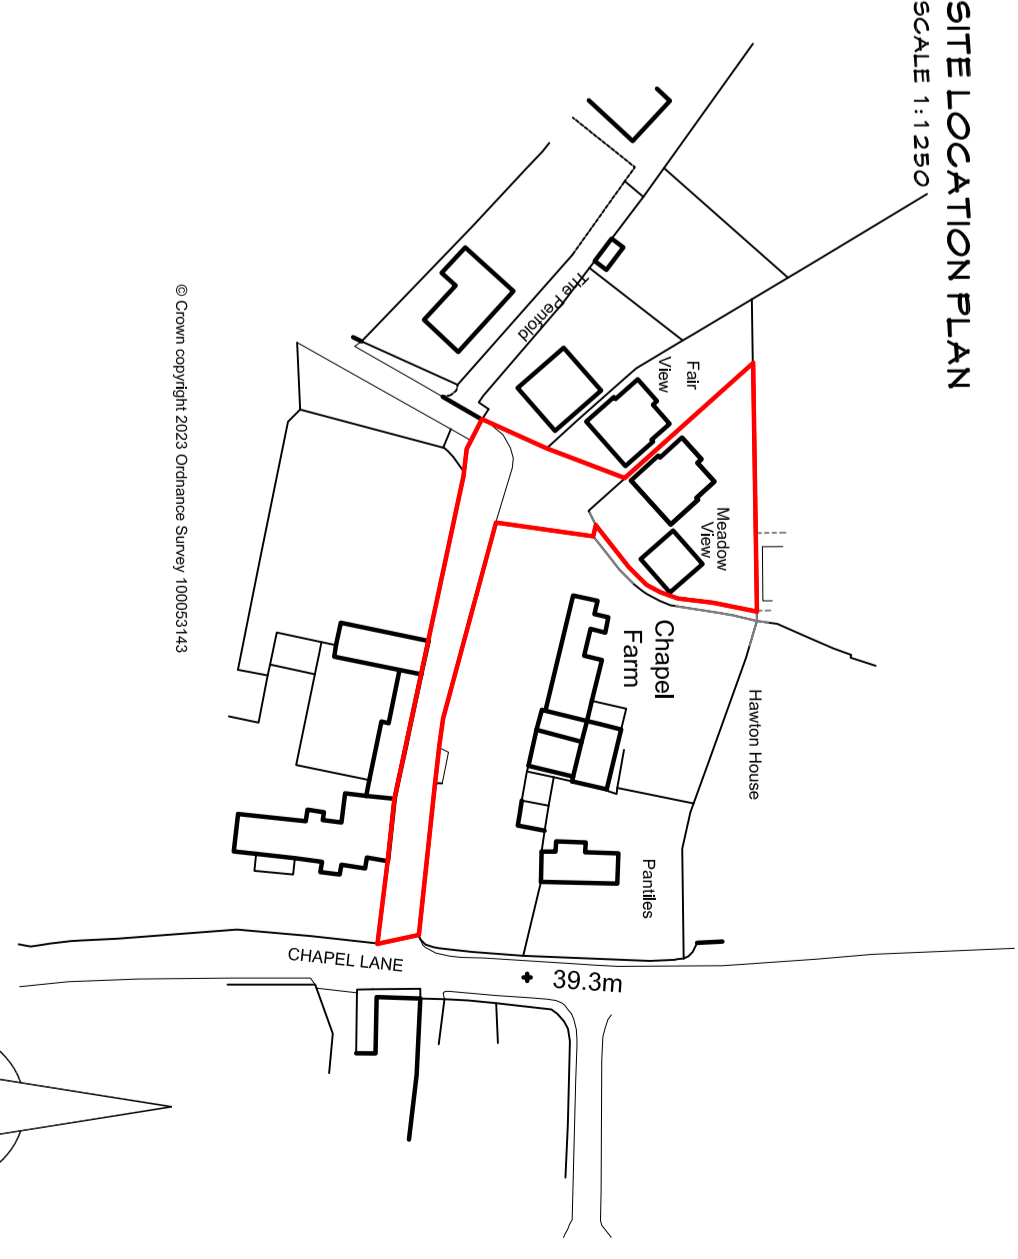

**BLOCK PLAN**  
SCALE 1:500

**SITE LOCATION PLAN**  
SCALE 1:1250

© Crown copyright 2023 Ordnance Survey 100055143

| Rev | Date | By | Description |
|-----|------|----|-------------|
|     |      |    |             |

**PROJECT**  
PROPOSED GLAZED LINK  
MEADOW VIEW, CHAPEL LANE  
EPPERSTONE NG14 6AE

**DRAWINGS**  
PROPOSED BLOCK PLAN  
SITE LOCATION PLAN

SCALE: 1:500 / 1:1250 @ A2 | DATE: 10/07/2023  
DRAWN BY: ADB | CAD R&F: xxxxxxxxxxxx