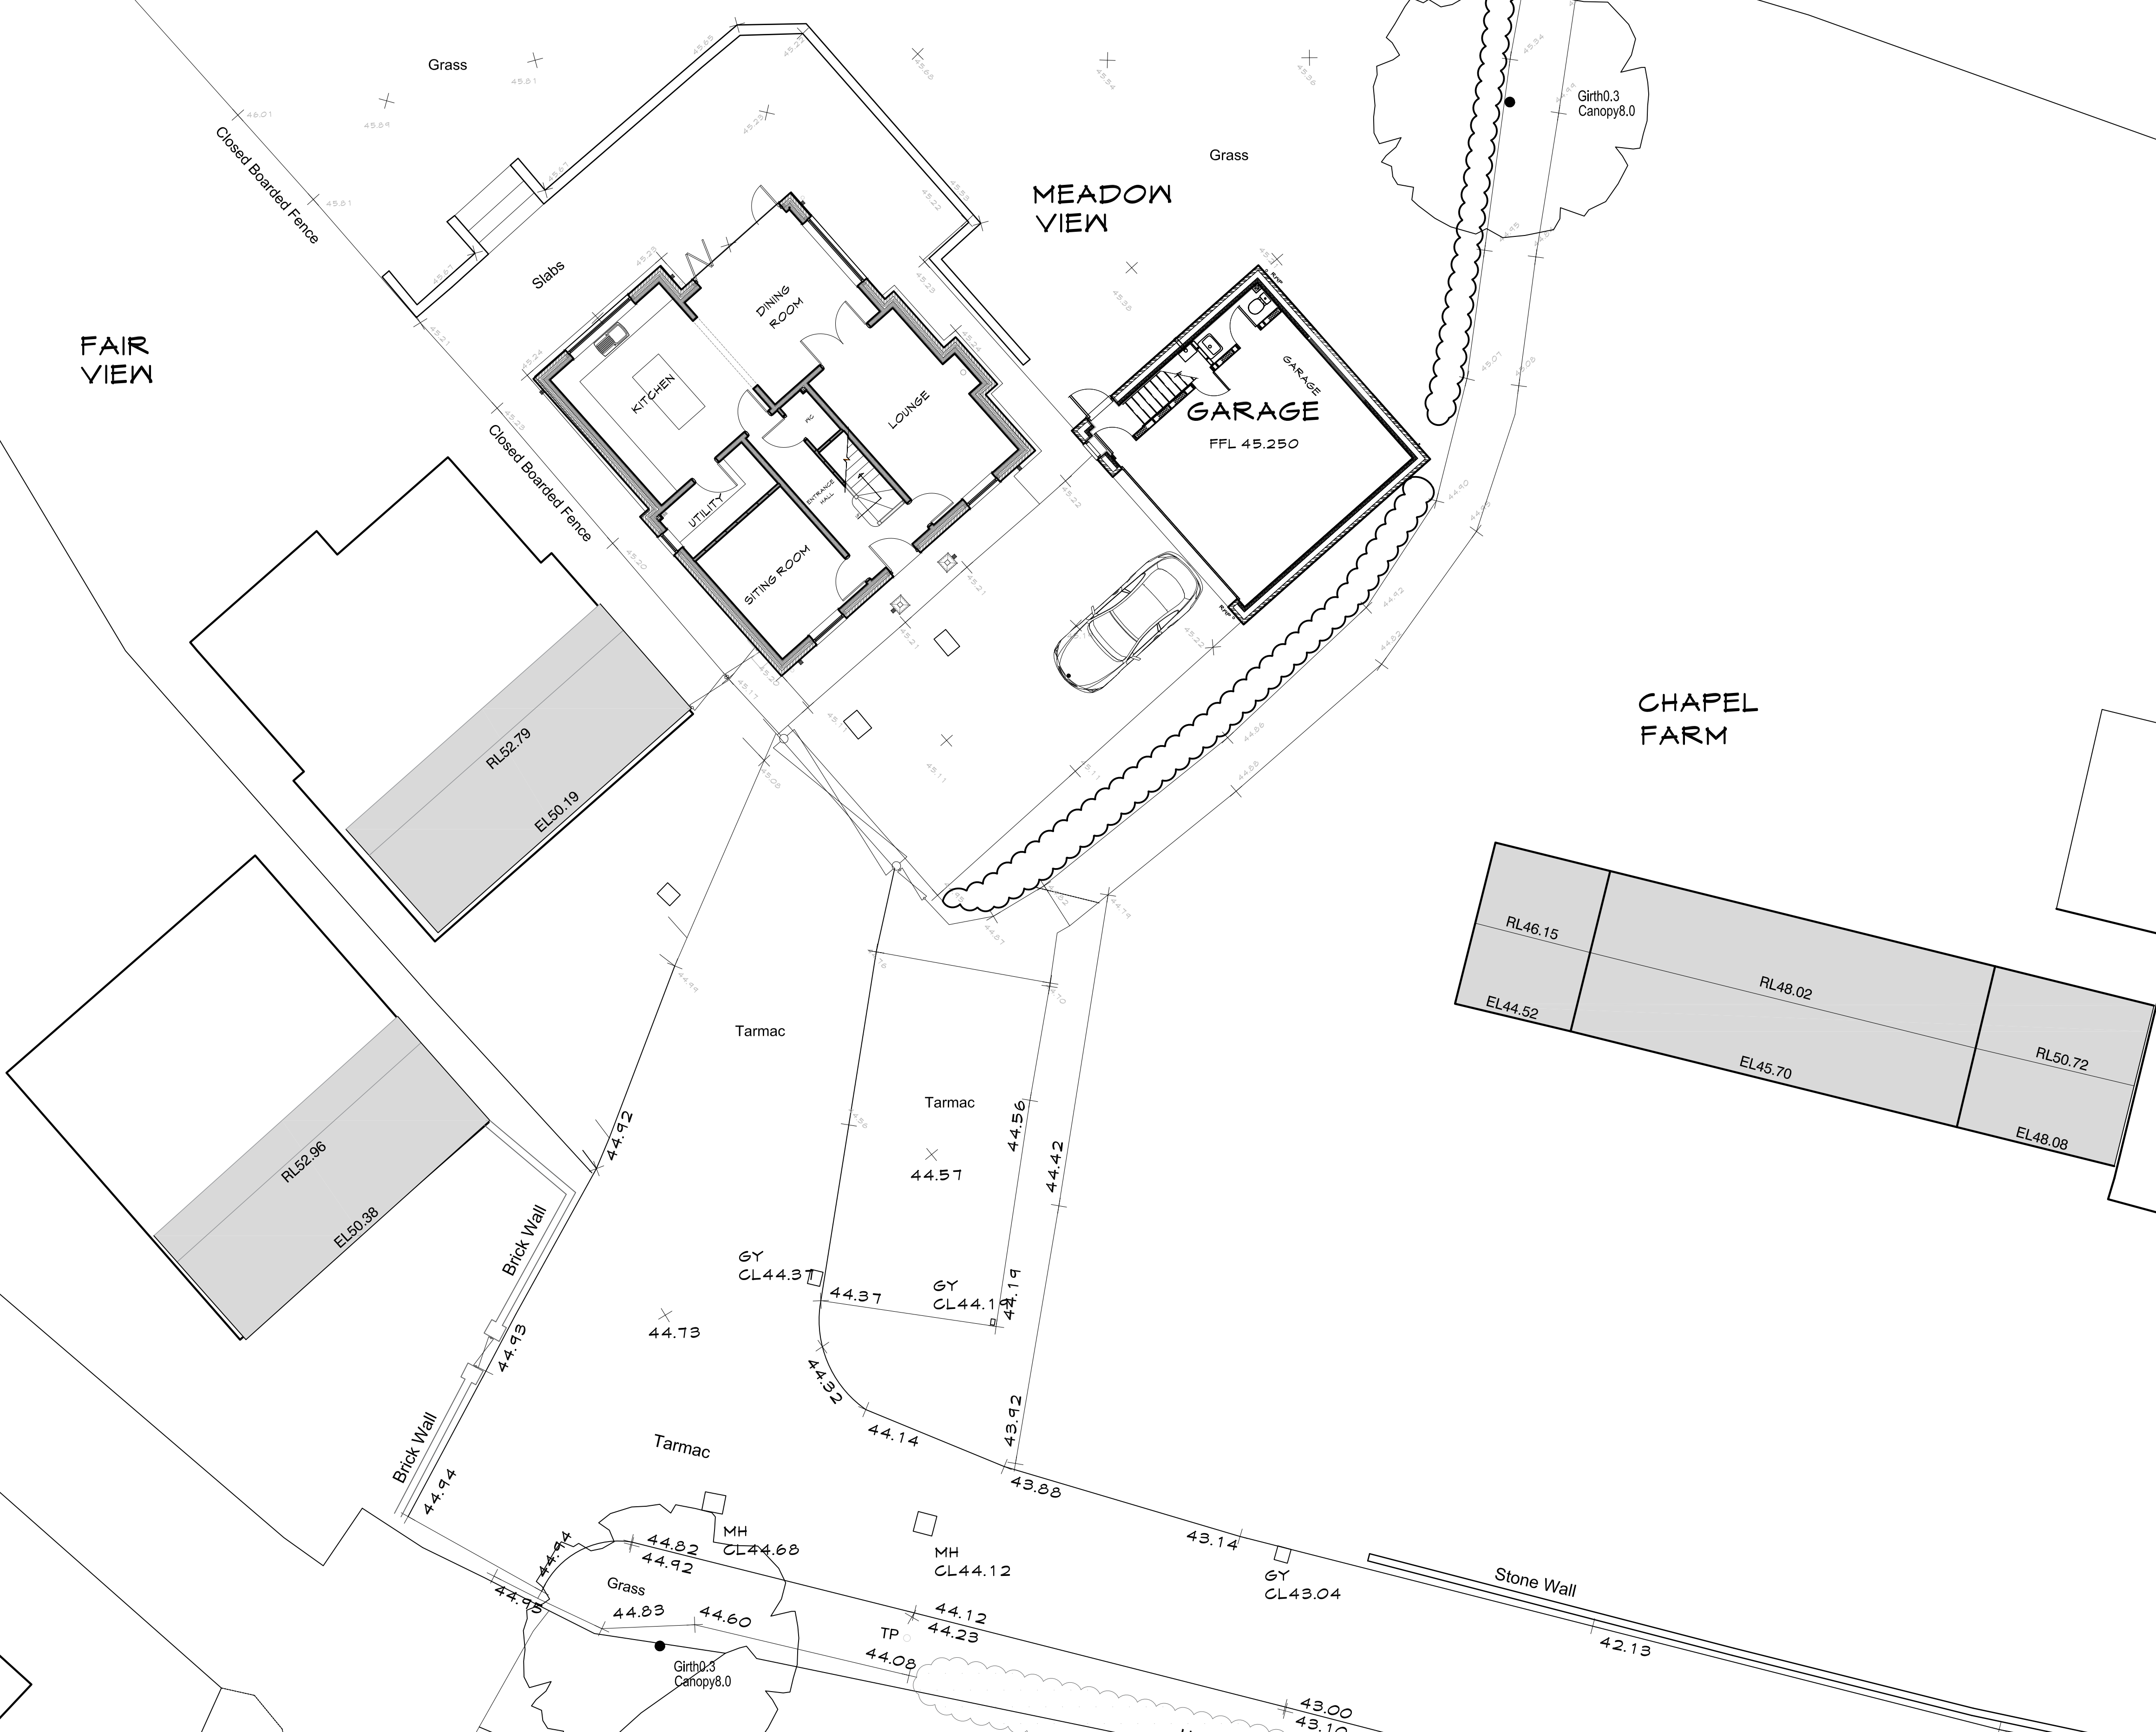

RL48.42
EL47.79

Newly Planted trees height 1.2m

HAWTON HOUSE

FAIR VIEW

MEADOW VIEW

CHAPEL FARM

The Penfold

Rev	Date	By	Description

EXISTING SITE PLAN

SCALE: 1:100@A1 DATE: 03.07.2023
DRAWN BY: ADB CAD Ref: *****

DWG No: B/CE/23/002 -