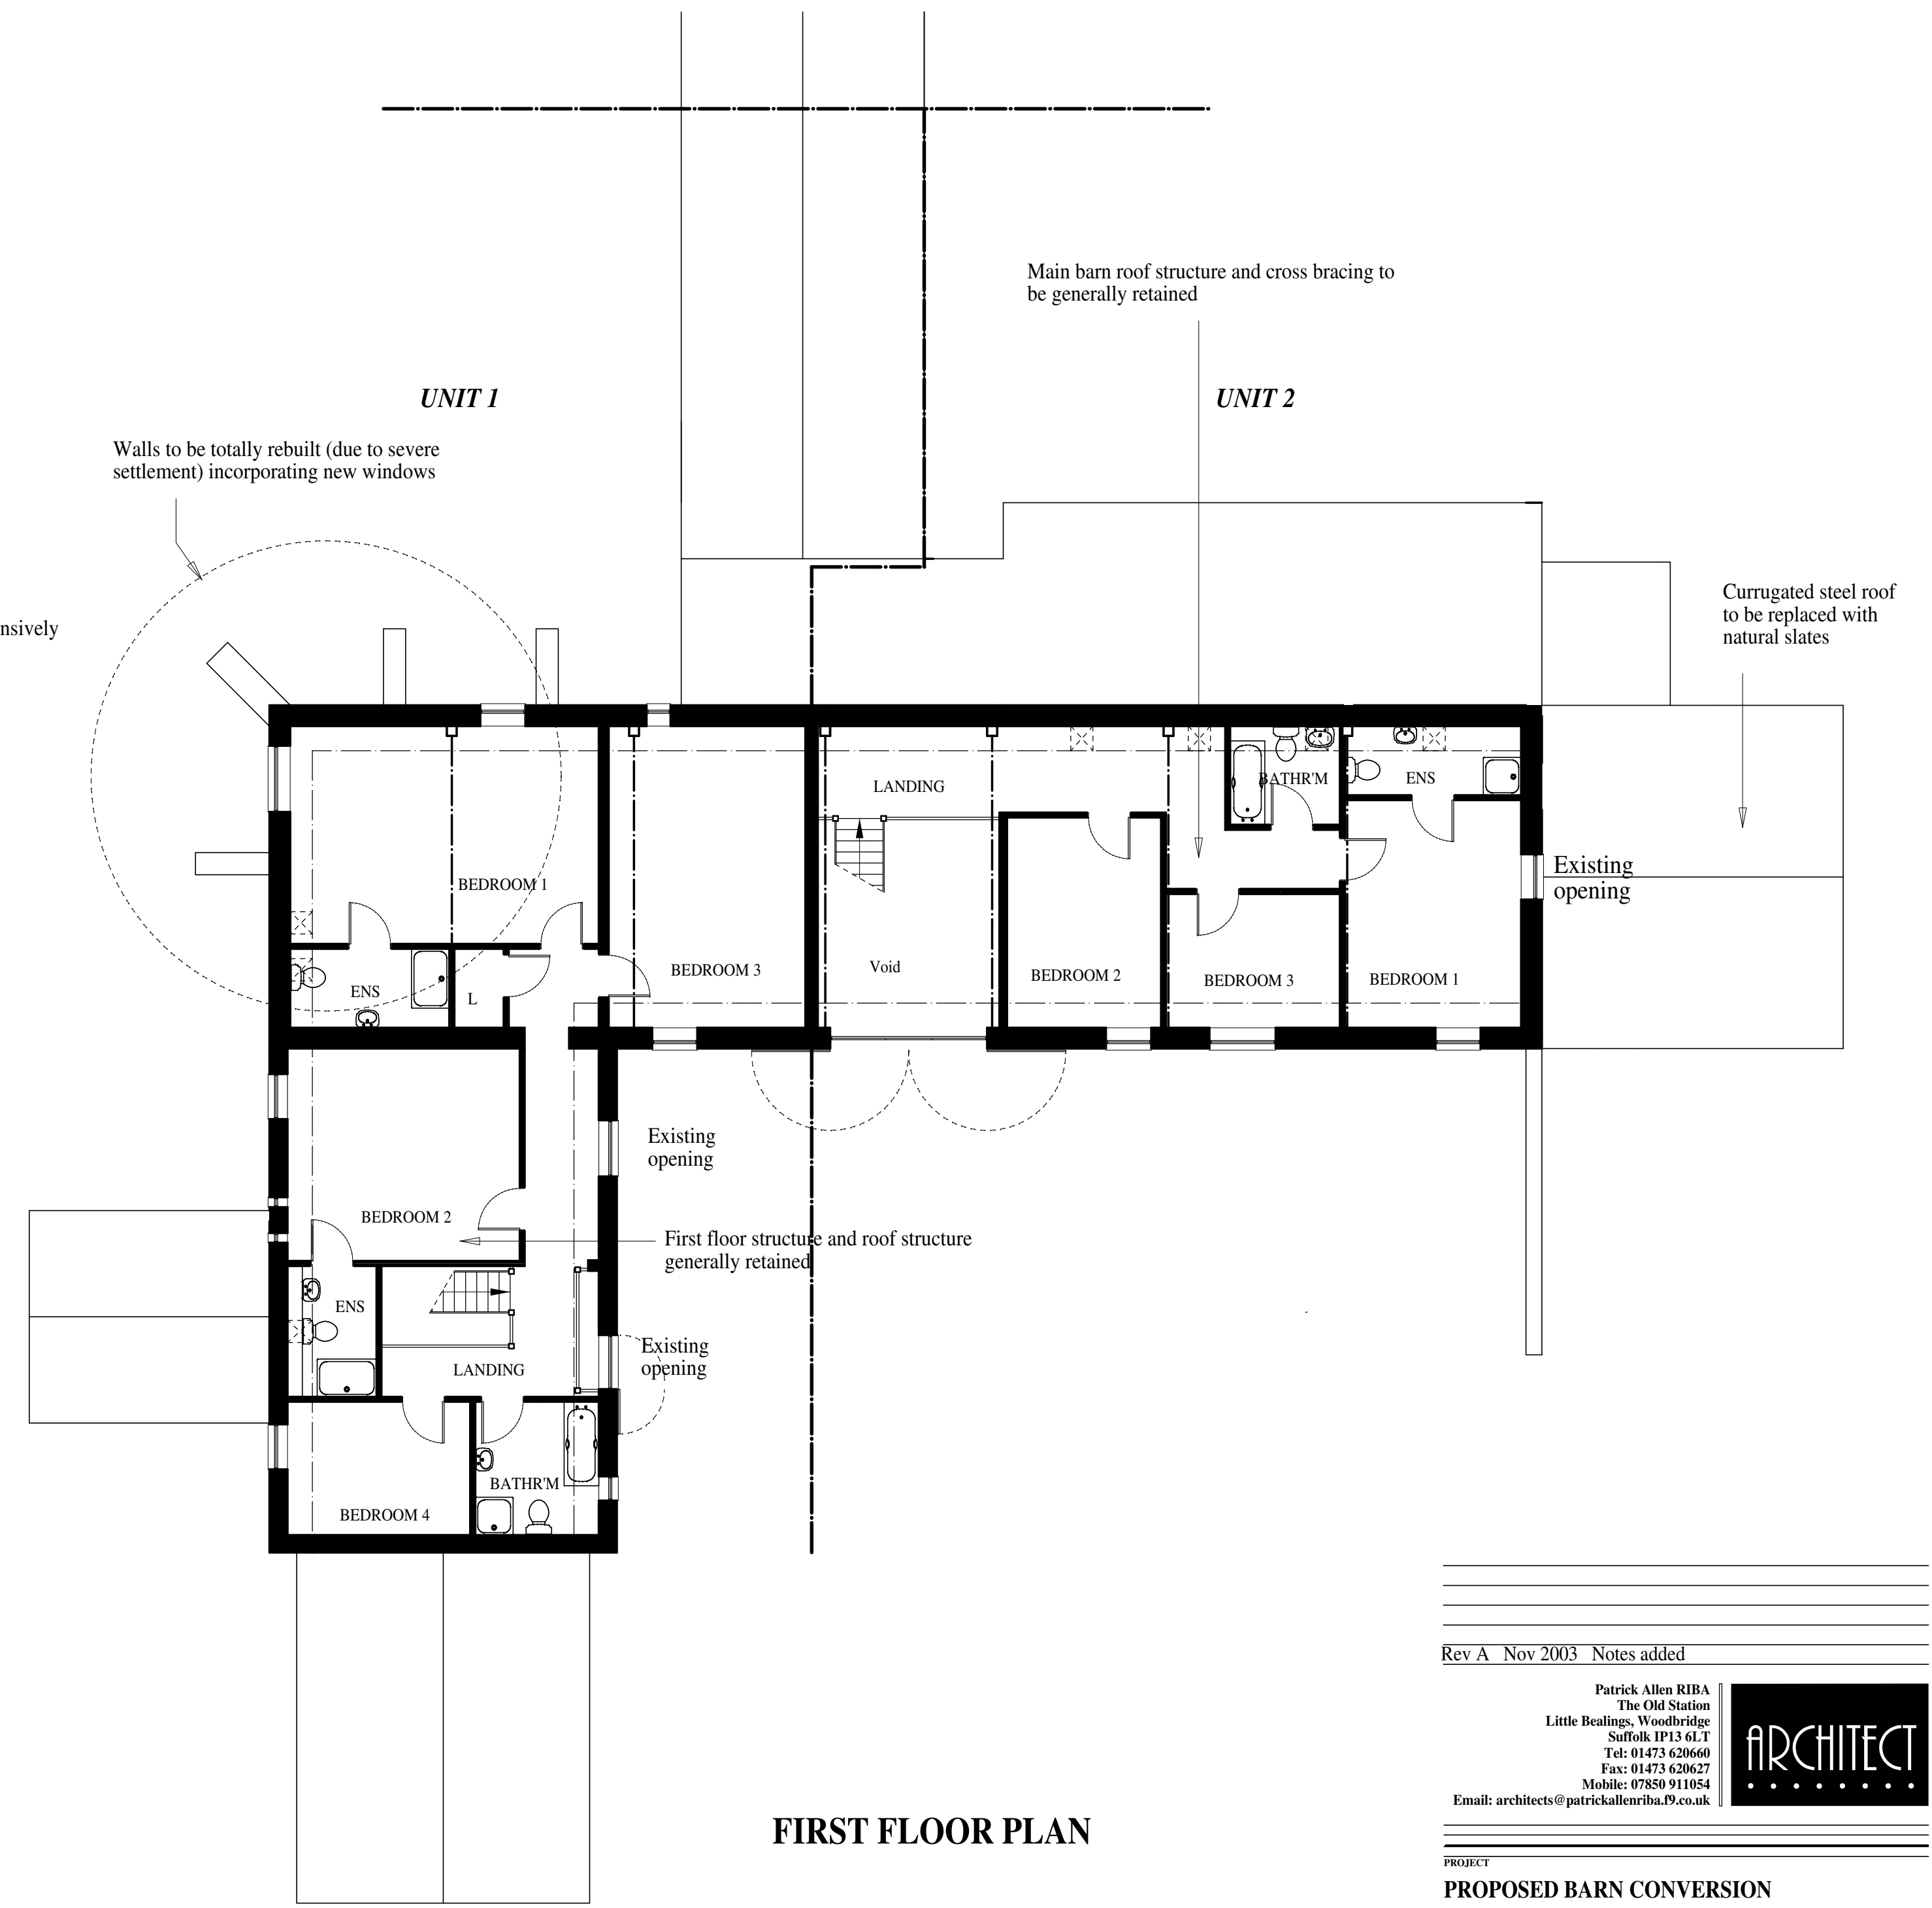

GROUND FLOOR PLAN

FIRST FLOOR PLAN

Rev A Nov 2003 Notes added

Patrick Allen RIBA
The Old Station
Little Bealings, Woodbridge
Suffolk IP13 6J.T
Tel: 01473 620660
Fax: 01473 620627
Mobile: 07850 911054
Email: architects@patrickallenriba.fs.co.uk

PROJECT
PROPOSED BARN CONVERSION
HALL FARM, AKENHAM, SUFFOLK.
 CLIENT

DRAWING
**SCHEME DESIGN-
 FLOOR PLANS**

SCALE
1:100

DATE
JULY 2003

DRAWING NUMBER
1416-02A