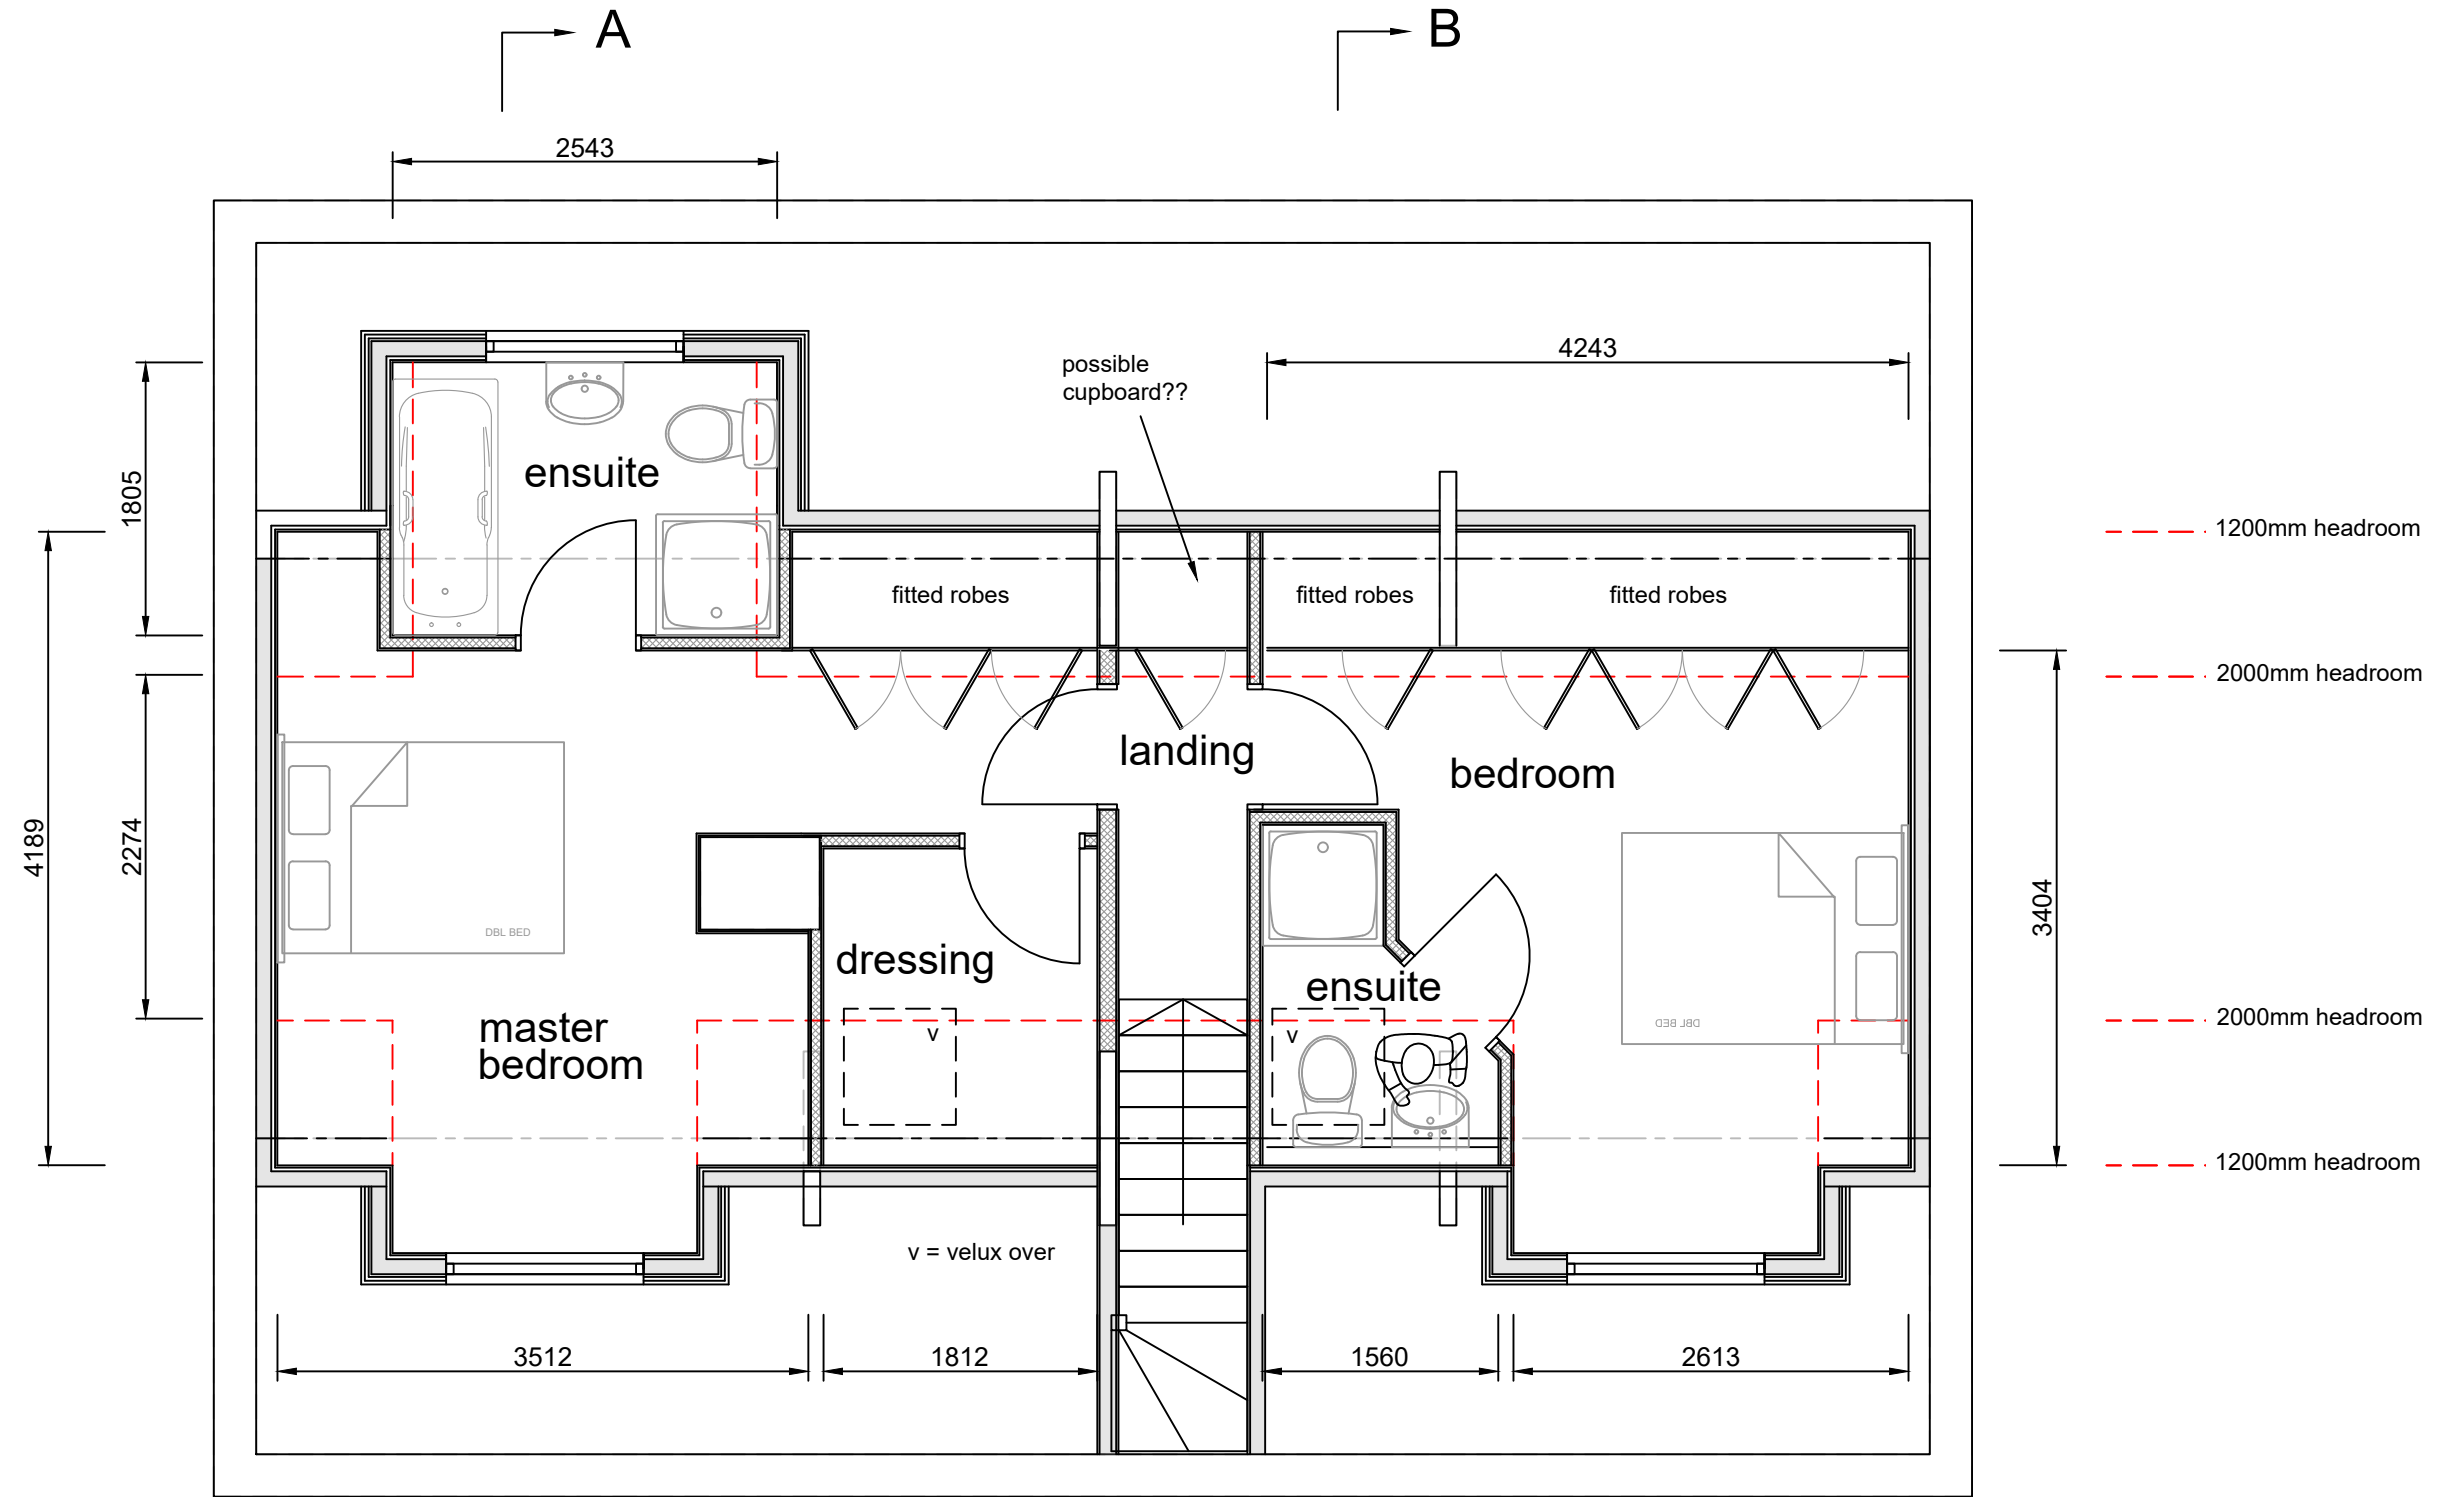

'Portelet' Cross Lane Fulford York YO19 4QP
 SKETCH PROPOSAL

FIRST FLOOR PLAN
 scale 1-50