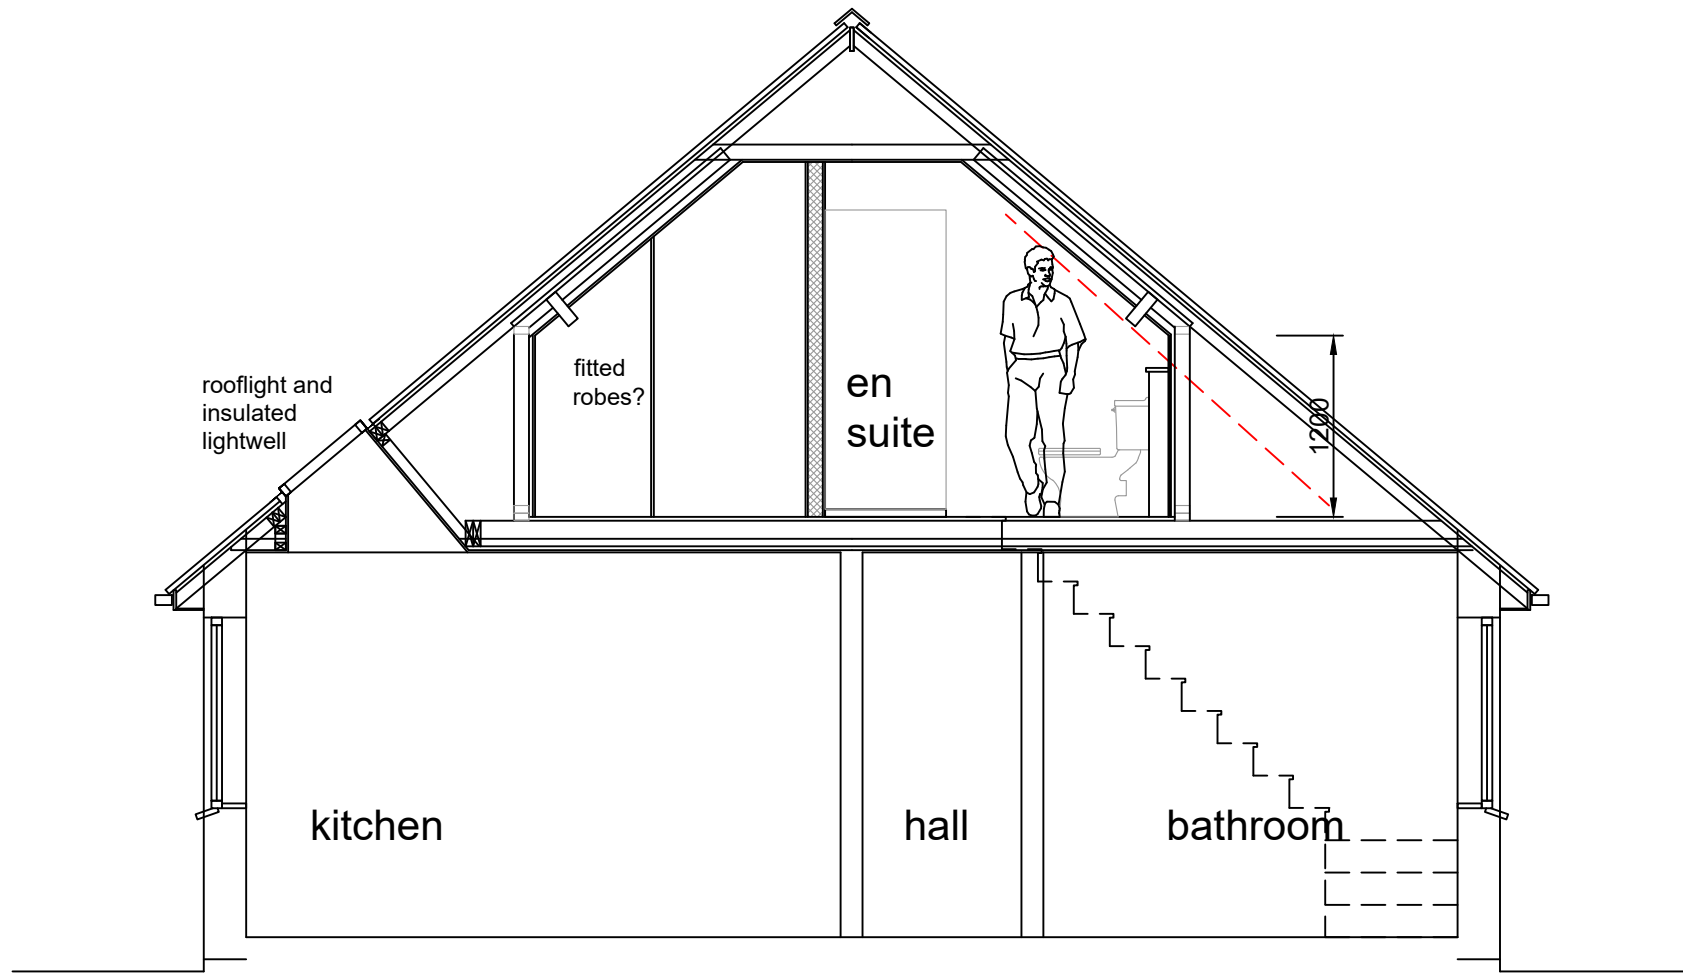

'Portelet' Cross Lane Fulford York YO19 4QP  
SKETCH PROPOSAL

CROSS SECTION BB

scale 1-50

CROSS SECTION AA

scale 1-50