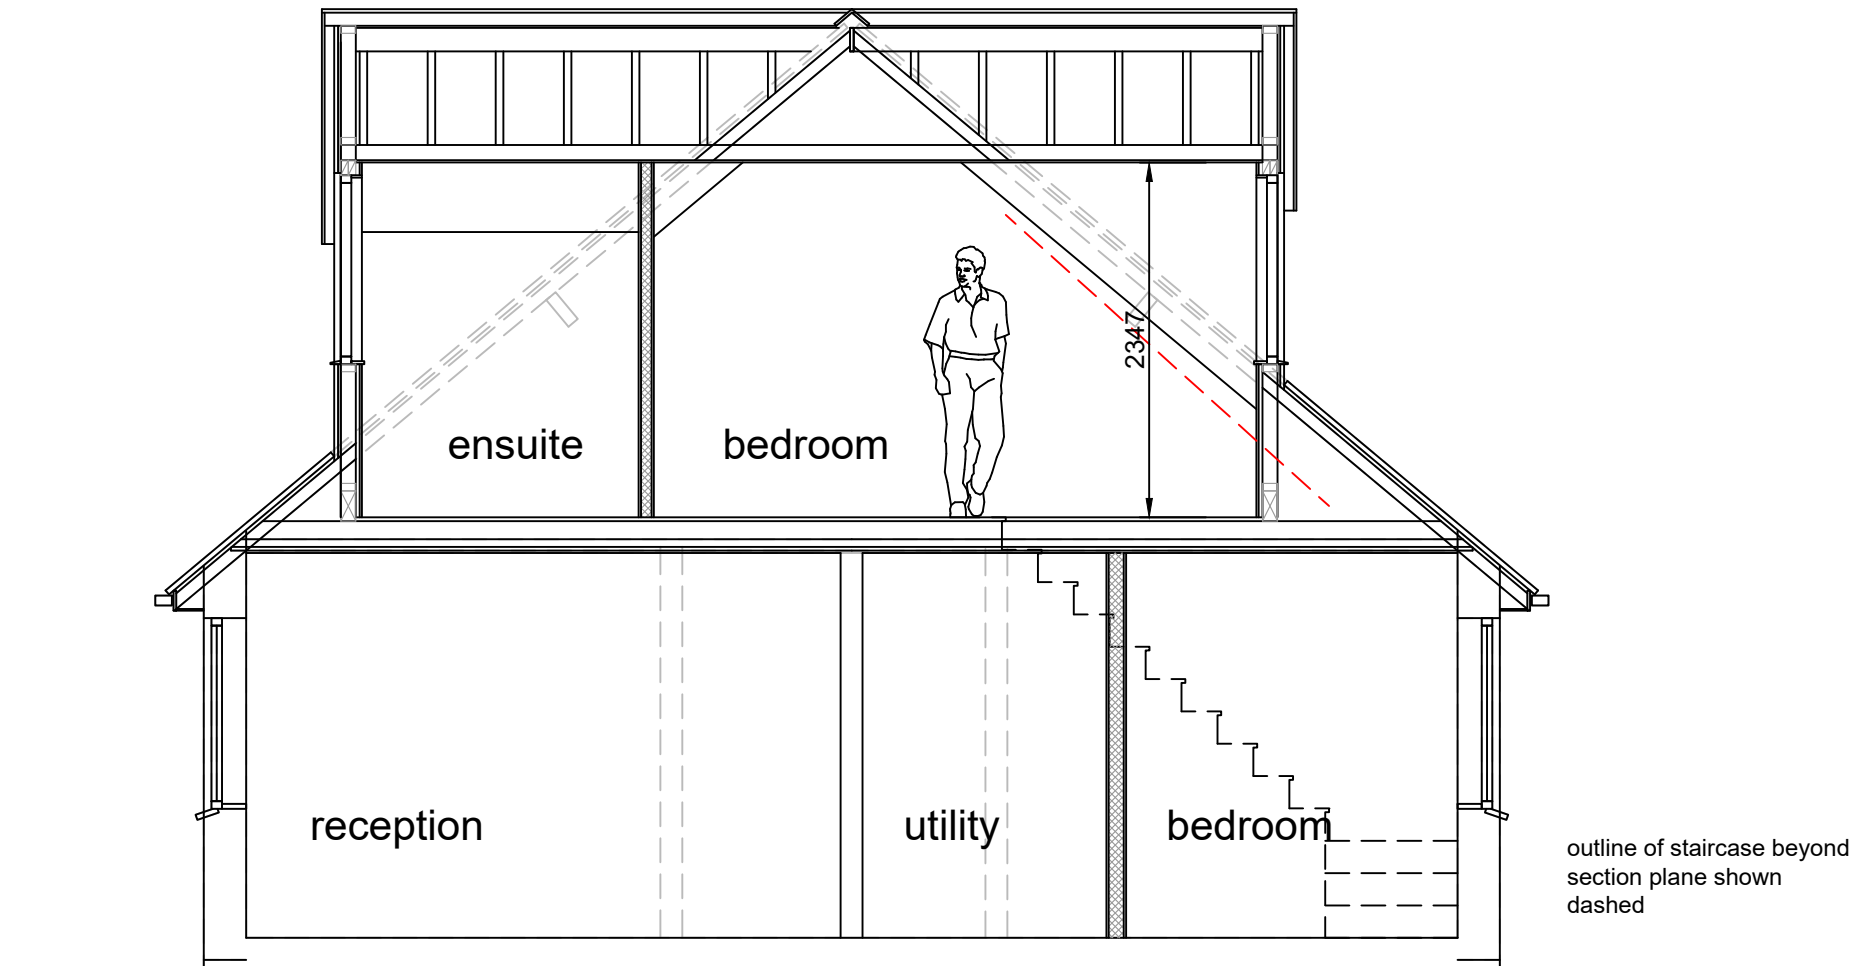

'Portelet' Cross Lane Fulford York YO19 4QP  
SKETCH PROPOSAL

CROSS SECTION BB

scale 1-50

CROSS SECTION AA

scale 1-50