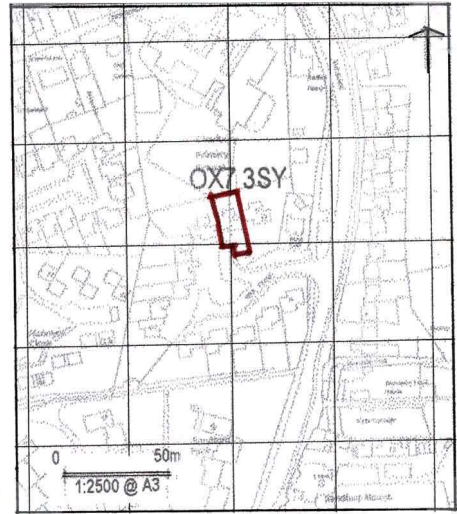

SITE PLAN
Scale 1:250 at A3

LOCATION PLAN
Scale 1:2500 at A3

Planning Application
14 Hill Close
Charlbury OX73SY

Drawing 918 / 45
LOCATION PLAN
and SITE PLAN

Scale as shown.
22nd June, 2023