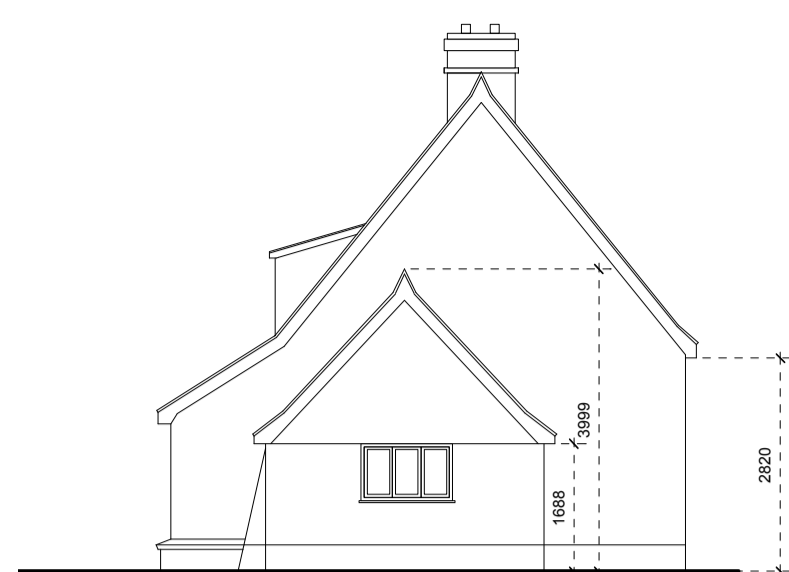

NORTH

BLOCK PLAN Scale 1 : 500

Revisions	
Ben Powell Architects Bay Cottage, The Street, Holbrook, Ipswich, Suffolk. IP9 2FZ. tel 07595 550117 e: ben.powell@macace.net	
Client	Mrs H Magnall
Project	Coddemham Hall Farm High Street, Coddemham. IP6 9QY
Drawing Title	MEASURED SURVEY
Date	1/3/23
Scale	1: 50 / 500
Drawing number	34003/1
Revision number