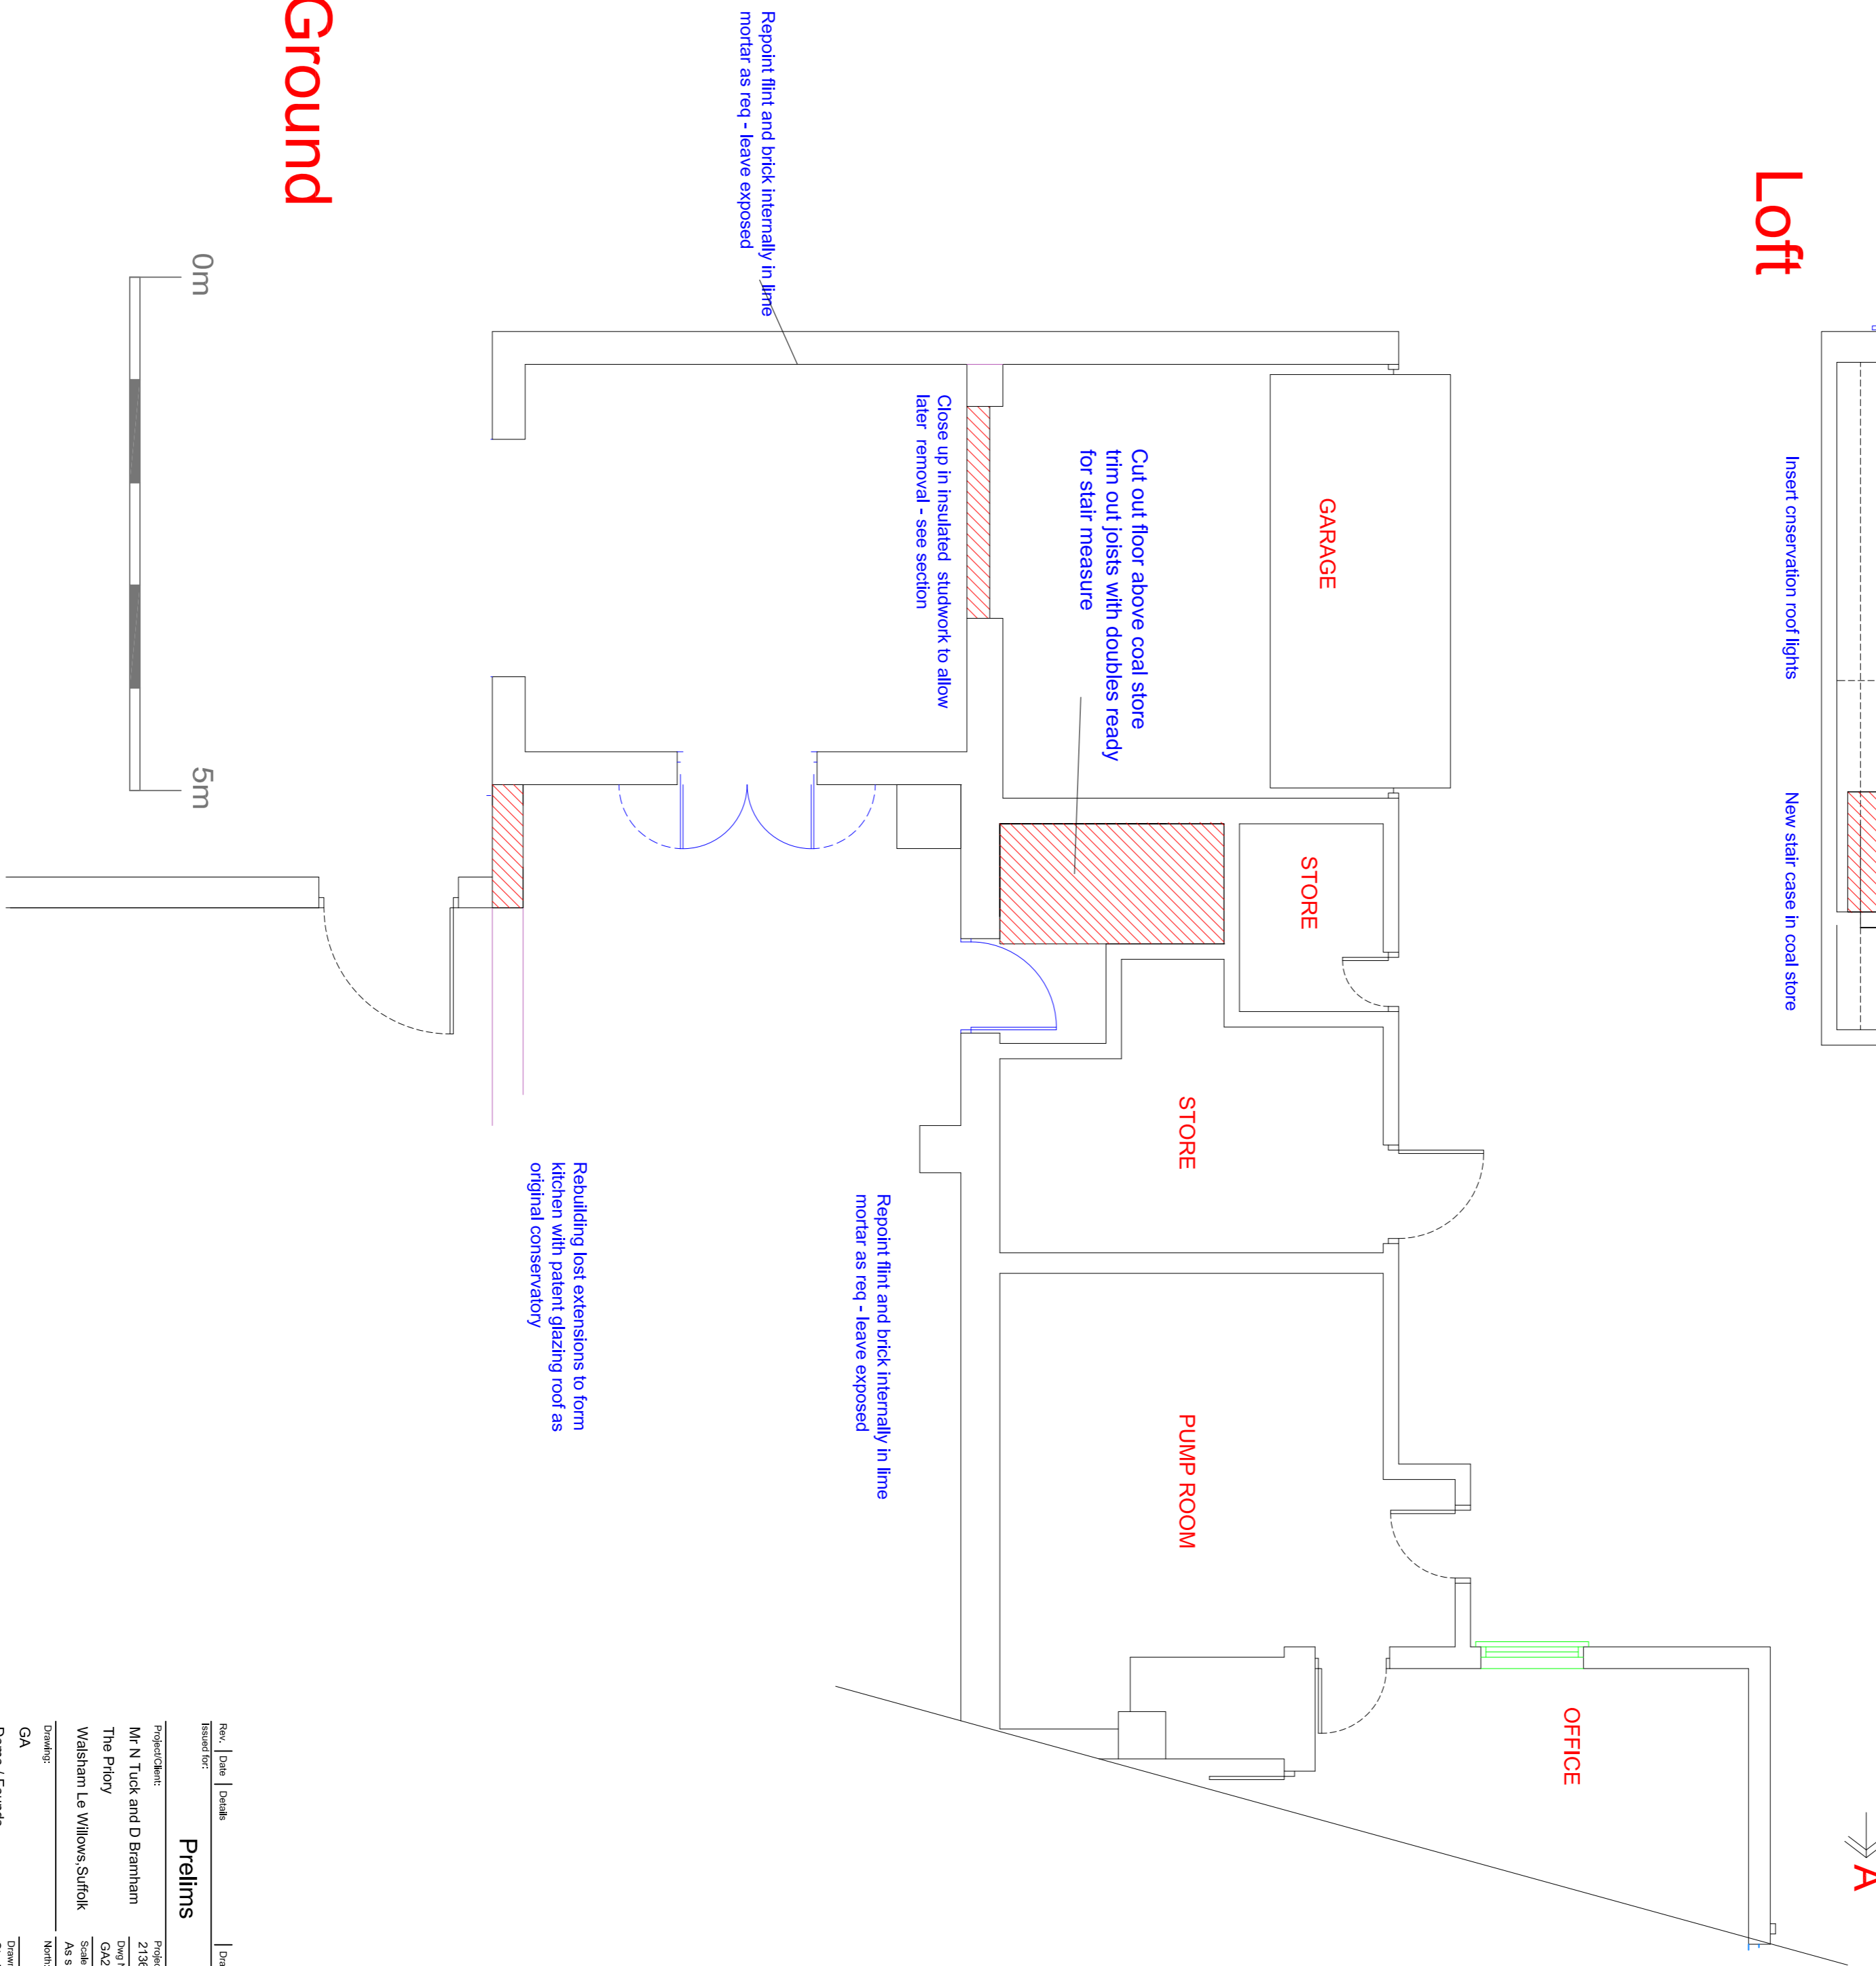

Loft

Ground

East