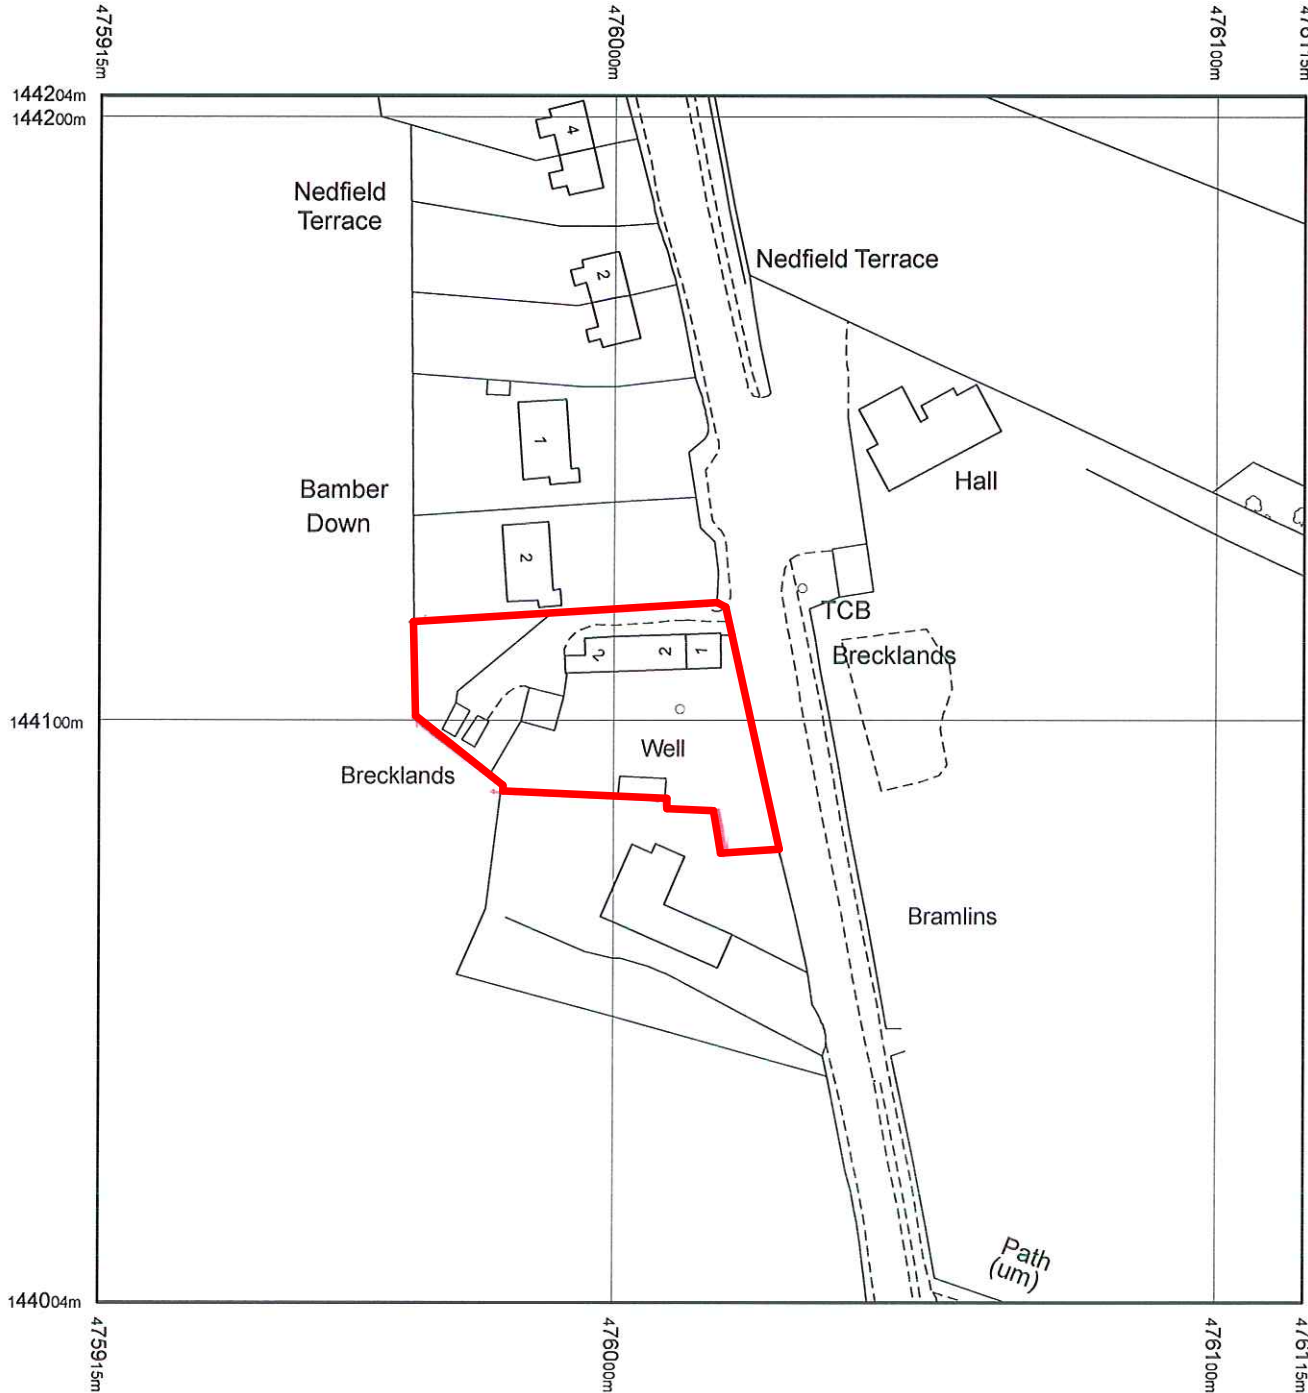

project:
Brecklands, Lower Froye
drawing:
OS location plan

PERRY + BELL LTD
ARCHITECTS
21 WOODSTOCK ST
LONDON W1C 2AP

architecture@perryandbell.com T: 020 7495 6636

Rev	Comment	Issued by	Issue Date
-	-	-	-

OS Location plan 1250

1:1250