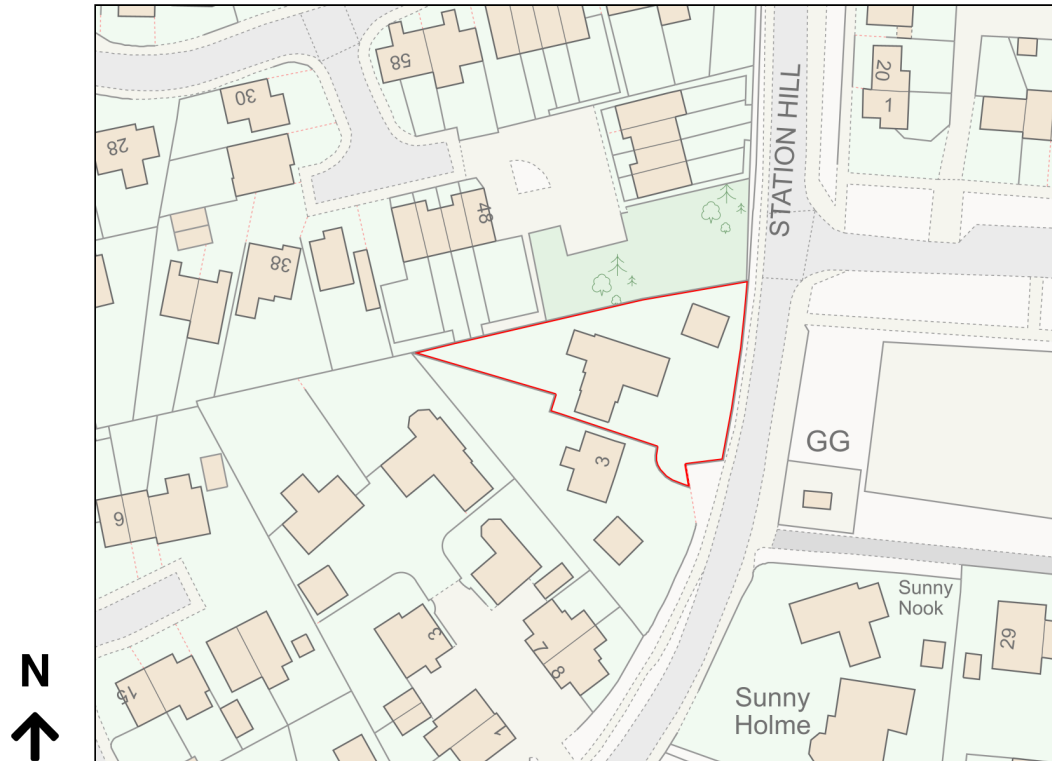

Location Plan

Site Address: Highlands, Station Hill, Thurston, IP31 3QU

Date Produced: 01-Aug-2023

Scale: 1:1250 @A4

Planning Portal Reference: PP-12344855v2