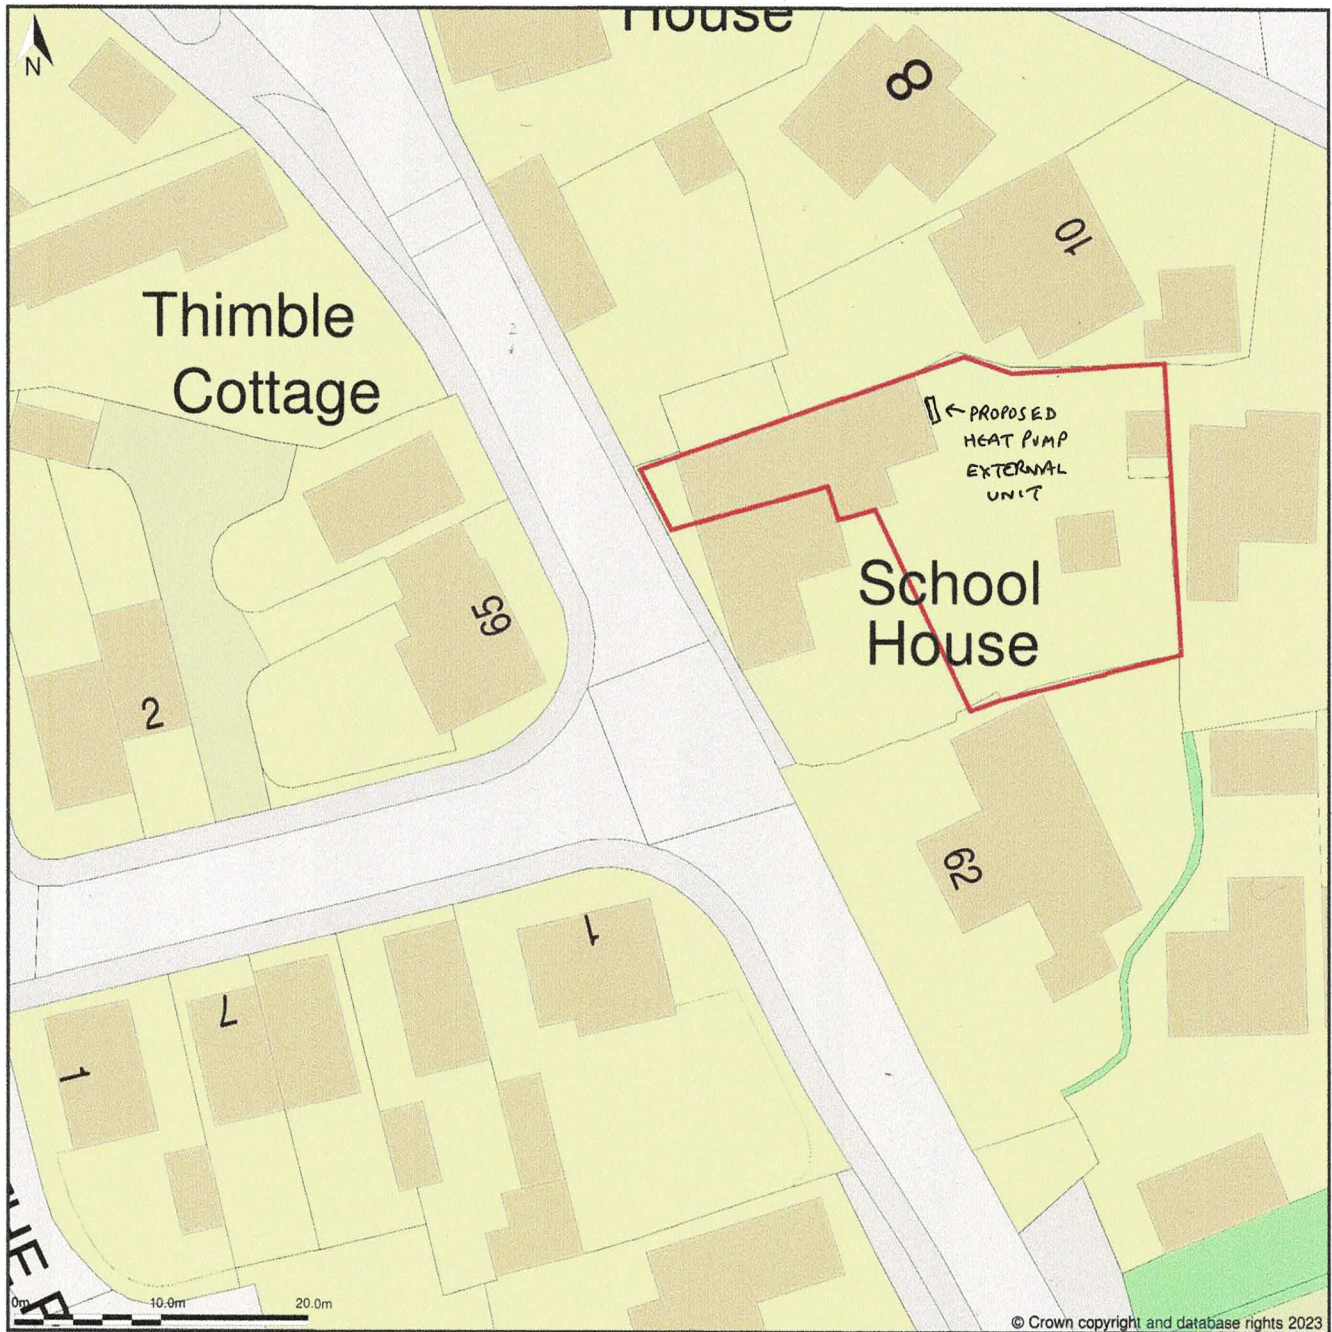

The School House, 64, Uttoxeter Road, Hill Ridware, Rugeley, Staffordshire, WS15 3QU

Site Plan (also called a Block Plan) shows area bounded by: 408115.65, 317763.56 408205.65, 317853.56 (at a scale of 1:500), OSGridRef: SK 8161780. The representation of a road, track or path is no evidence of a right of way. The representation of features as lines is no evidence of a property boundary.