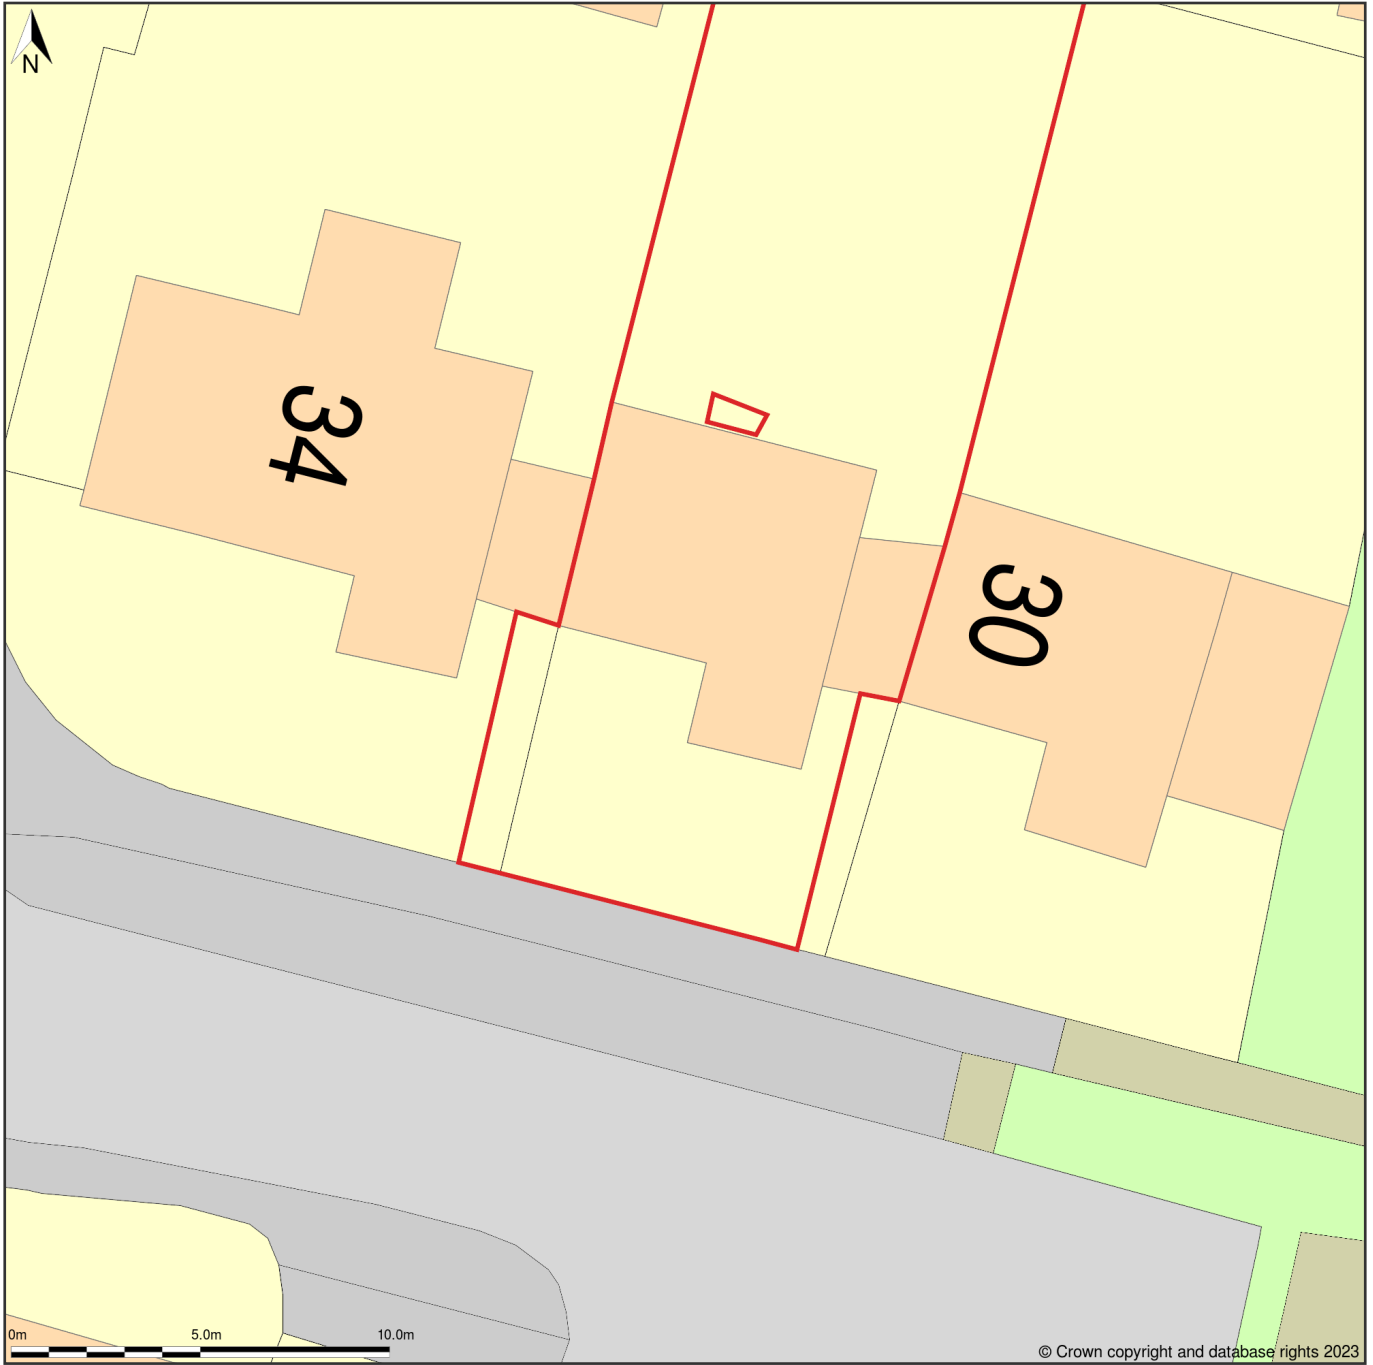

32, Green Hill, Coddenham, Suffolk, IP6 9PU

Site Plan (also called a Block Plan) shows area bounded by: 613626.85, 254996.84 613662.85, 255032.84 (at a scale of 1:200), OSGridRef: TM13645501. The representation of a road, track or path is no evidence of a right of way. The representation of features as lines is no evidence of a property boundary.

Produced on 2nd Aug 2023 from the Ordnance Survey National Geographic Database and incorporating surveyed revision available at this date. Reproduction in whole or part is prohibited without the prior permission of Ordnance Survey. © Crown copyright 2023. Supplied by www.buyaplan.co.uk a licensed Ordnance Survey partner (100053143). Unique plan reference: #00838317-A13798.