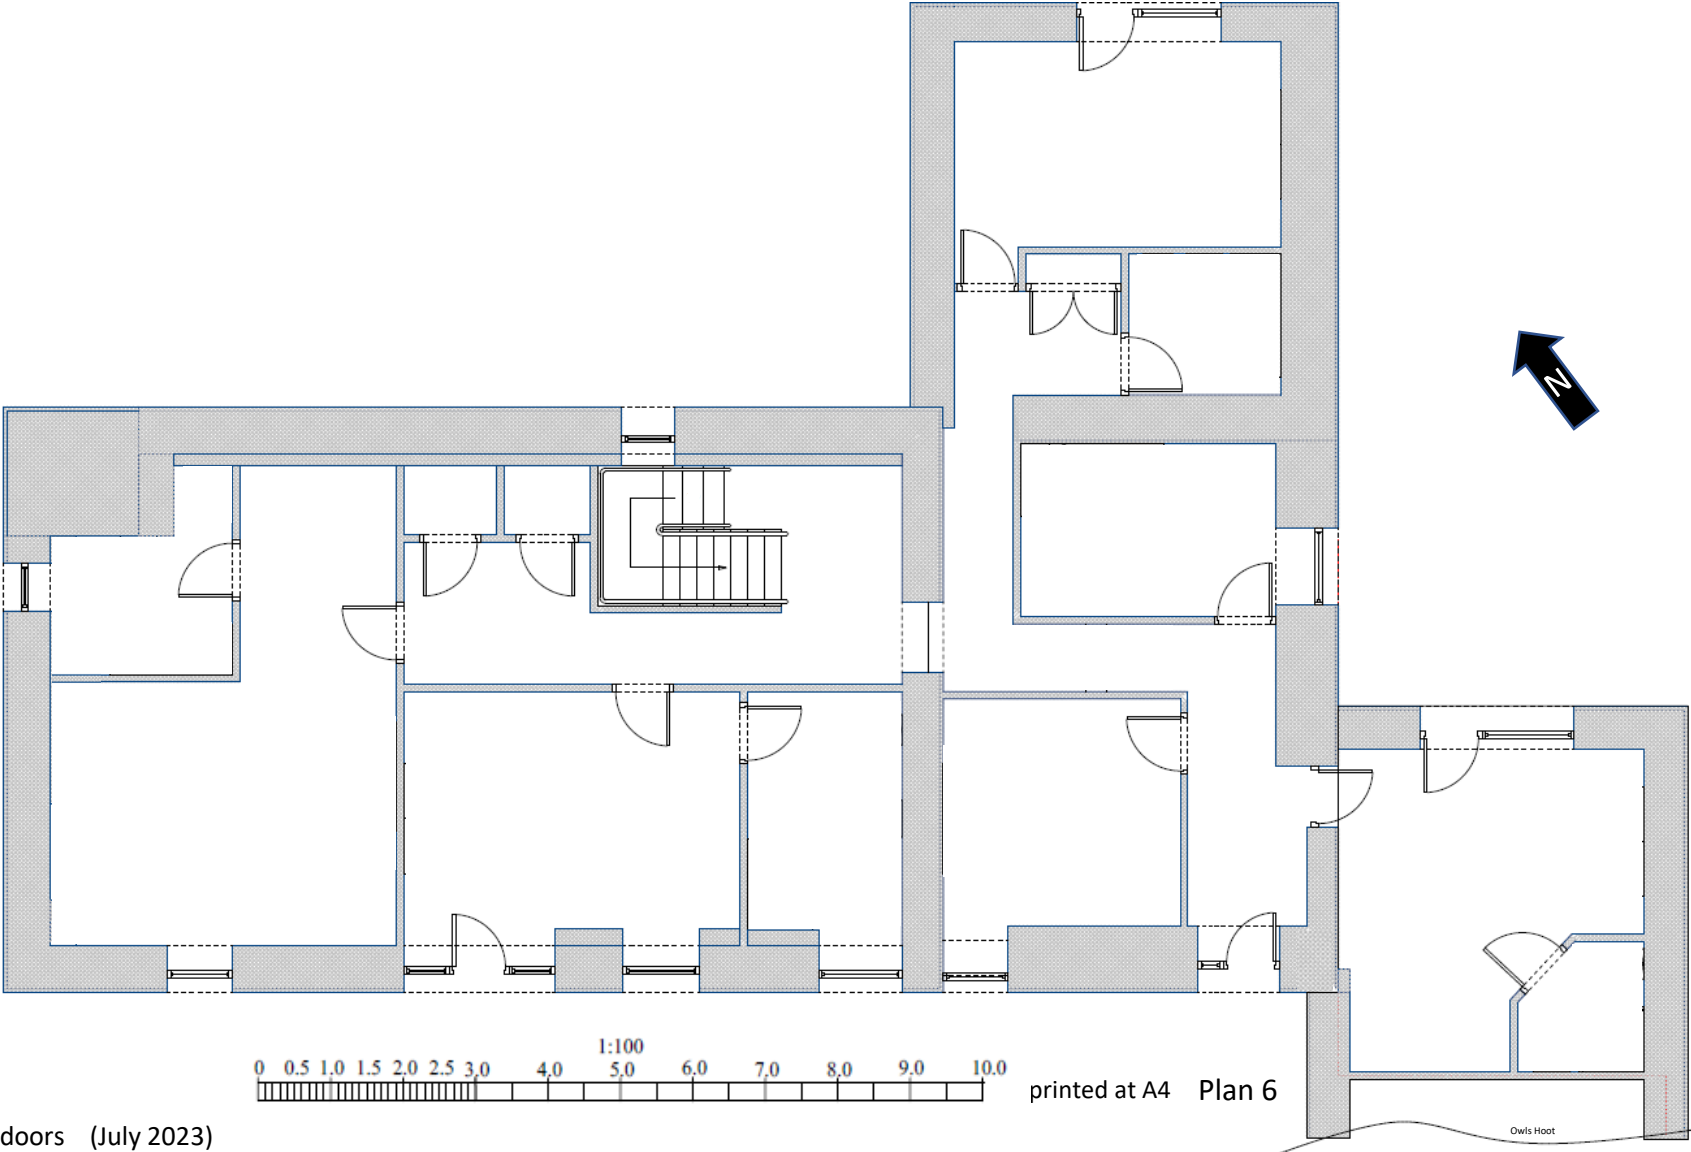

# Pheasants Cry floor plan – ground floor existing & proposed

Replacement windows & doors (July 2023)  
Pheasants Cry  
Botus Fleming  
Saltash PL12 6NQ

printed at A4 Plan 6

Owls Hoop