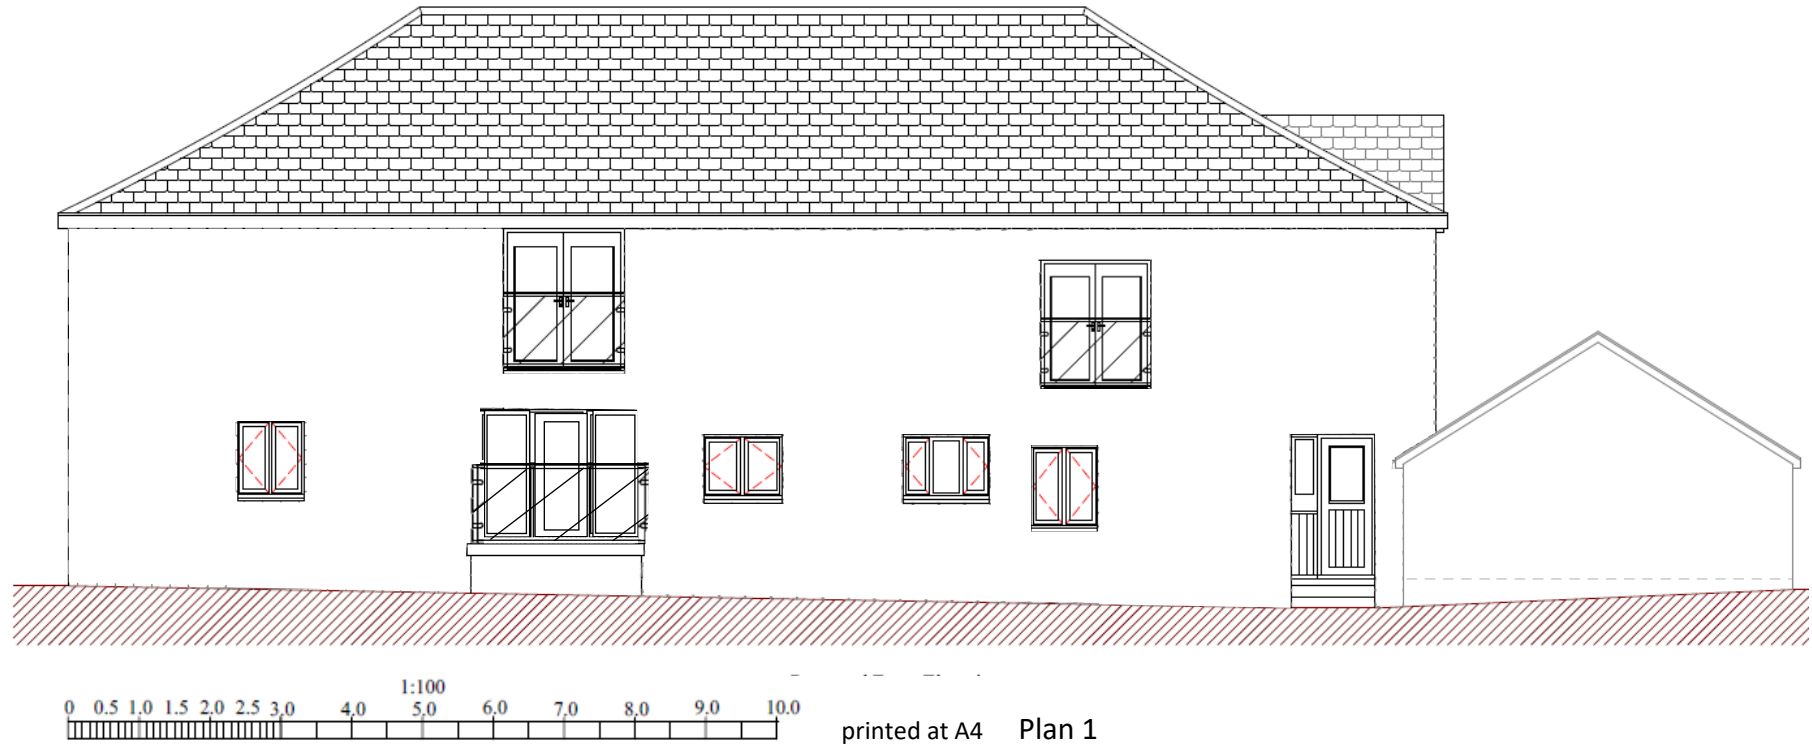

# Pheasants Cry S-W elevation existing & proposed

Replacement windows & doors (July 2023)  
Pheasants Cry  
Botus Fleming  
Saltash PL12 6NQ