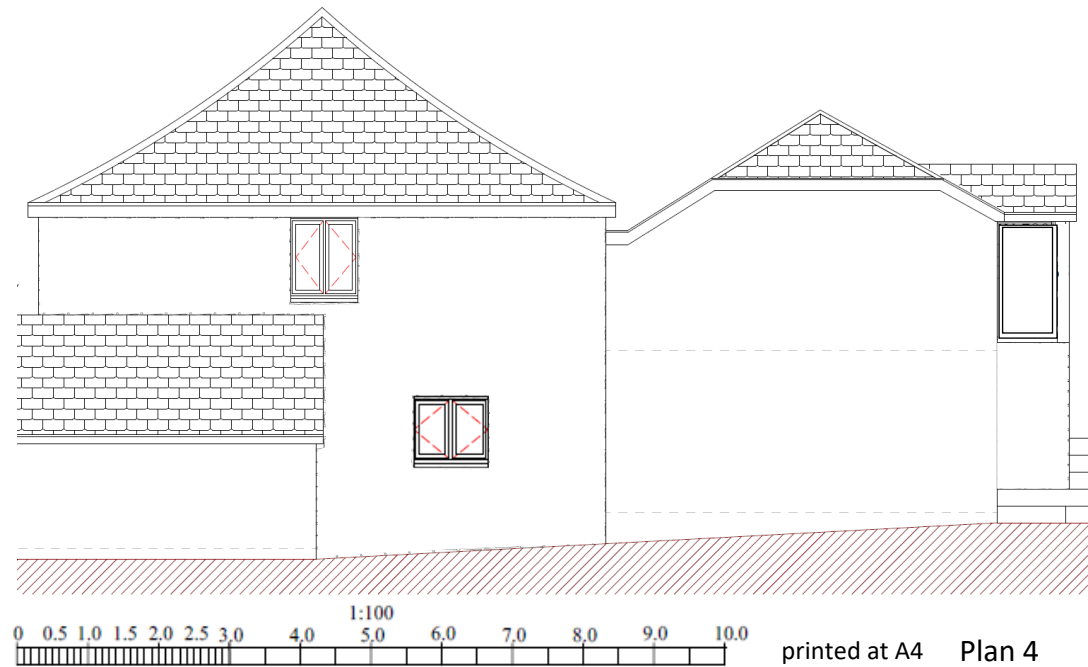

# Pheasants Cry S-E elevation existing & proposed

Replacement windows & doors (July 2023)  
Pheasants Cry  
Botus Fleming  
Saltash PL12 6NQ