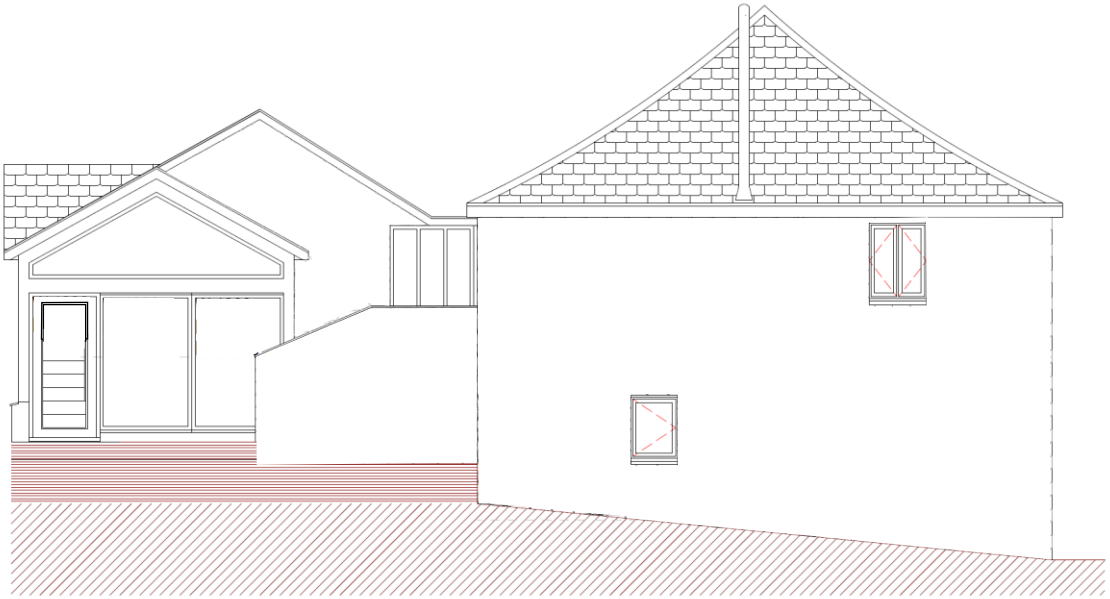

Pheasants Cry N-W elevation existing & proposed

printed at A4 Plan 2

Replacement windows & doors (July 2023)
Pheasants Cry
Botus Fleming
Saltash PL12 6NQ