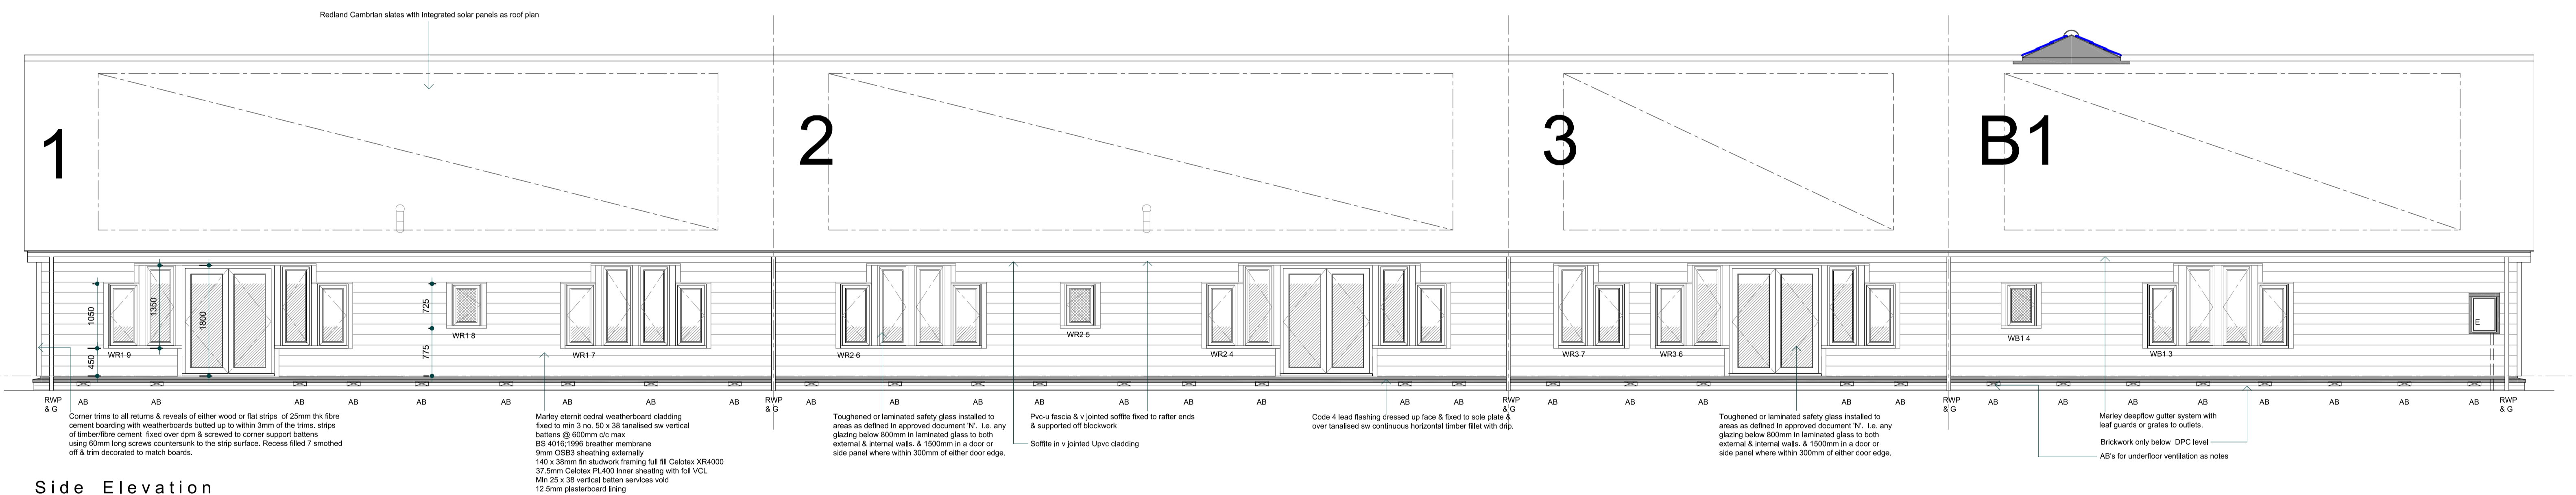

Rear Elevation

Side Elevation

Terence C. Burton MCIAT
CHARTERED ARCHITECTURAL TECHNOLOGIST

CONTRACT
MONKS GREEN FARM, MONKS GREEN LANE
BRICKENDON, HERTS. SG13 8QL

DRAWING TITLE
ELEVATIONS SHEET 2

SCALE: 1:50 | DATE: OCT 2011 | REVISION: 01279 304363