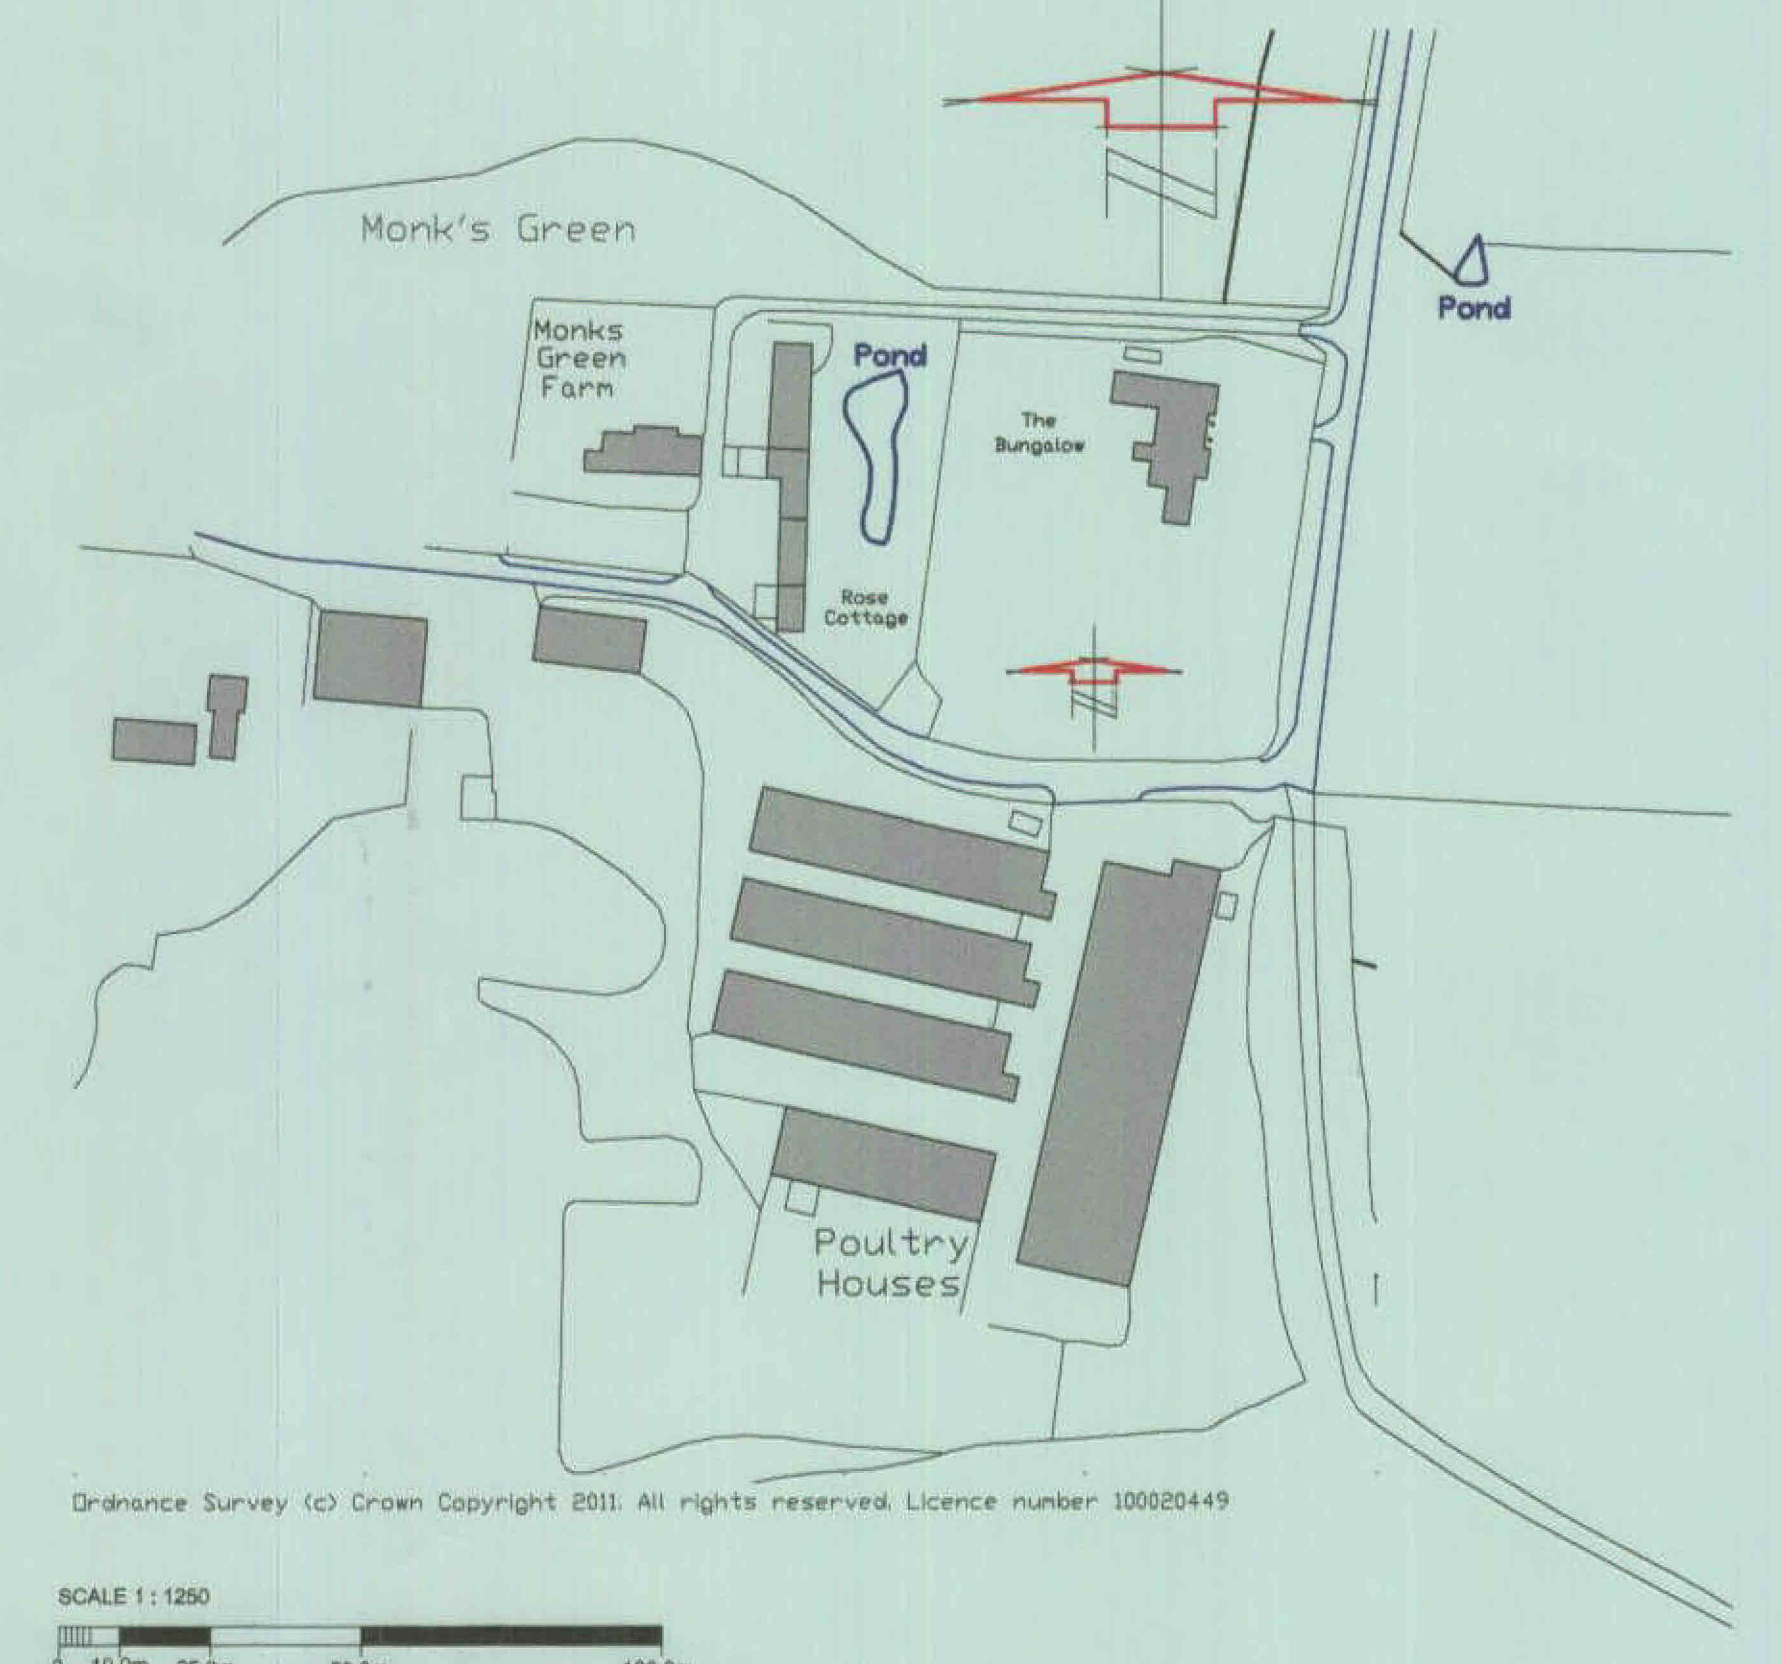

SITE LAYOUT

Drainage Survey (c) Crown Copyright 2011. All rights reserved. Licence number 100020449

Terence C. Burton MCIAT  
 CHARTERED ARCHITECTURAL TECHNOLOGIST  
 CONTRACT  
 MONKS GREEN FARM, MONKS GREEN LANE  
 BRICKENDON, HERTS. SG13 8QL  
 DRAWING TITLE  
 PROPOSED SITE LAYOUT

SCALE 1:200	DATE JAN 2011	REVISION C	TELEPHONE / FAX 01279 304363
----------------	------------------	---------------	---------------------------------

REV C 11/11/2011 - MINOR REVISIONS TO FENESTRATION  
 REV B 09/08/2011 - REVISED LAYOUT GROUPING OFFICE AREAS  
 REV A 14/02/2011 - FENESTRATION REVISED TO PLANNERS COMMENTS