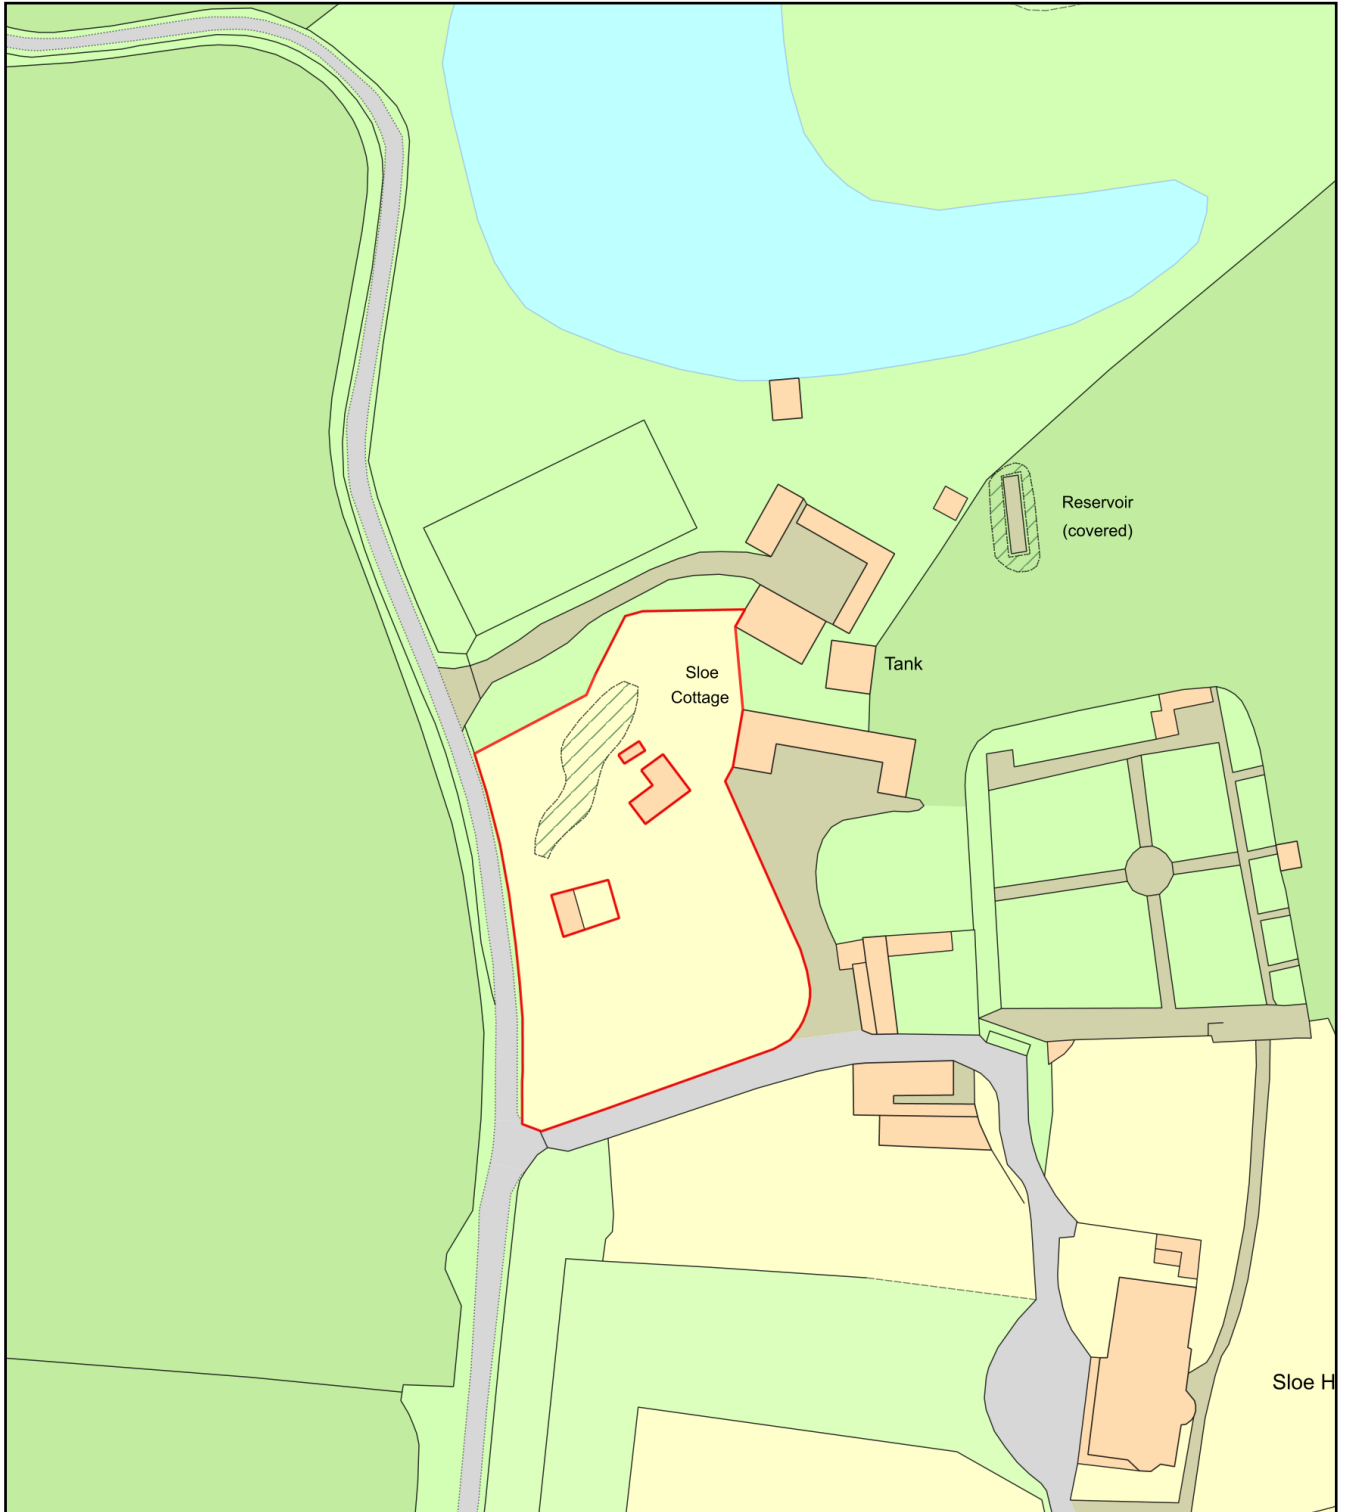

# Copper Oaks - Location Plan

Plan Produced for: Stella Odunubi

Date Produced: 02 Aug 2023

Plan Reference Number: TQRQM23214140809955

Scale: 1:1250 @ A4