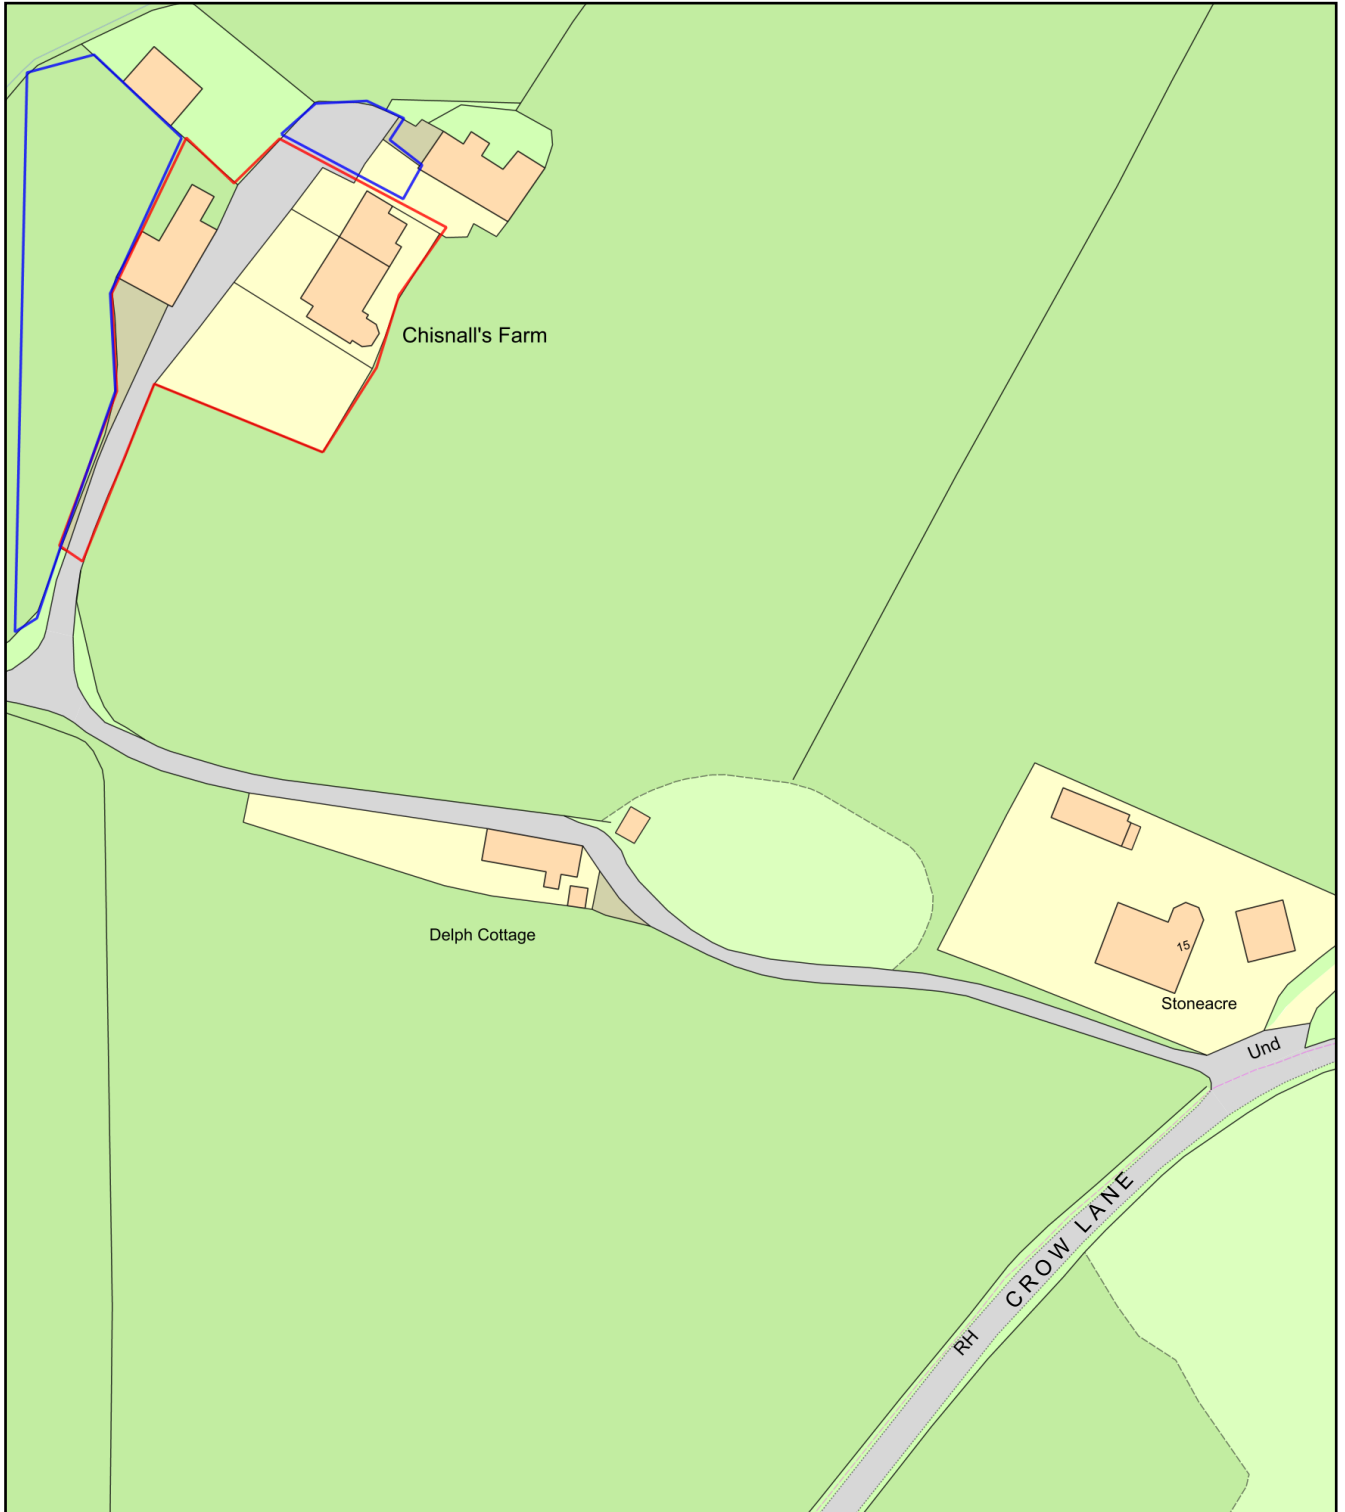

Chisnall Farm, WN8 7RY

Plan Produced for: Phil Waterworth
Date Produced: 07 Aug 2023
Plan Reference Number: TQRQM23219145145524
Scale: 1:1250 @ A4