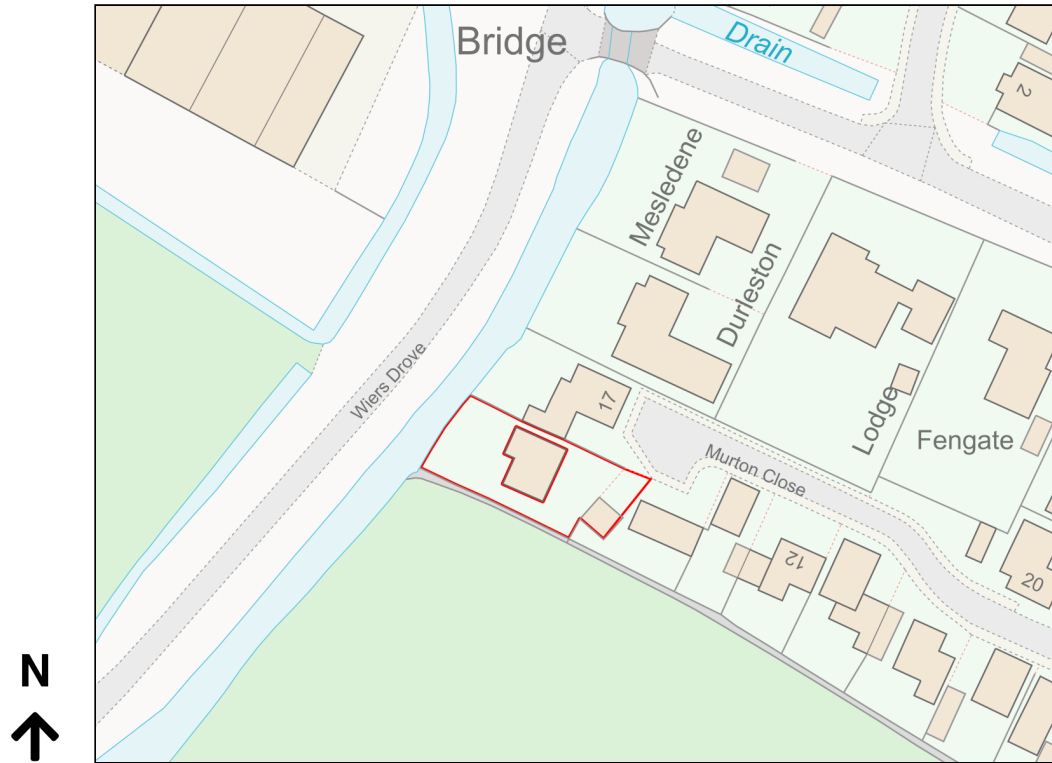

Location Plan

Site Address: 16, Murton Close, Burwell, CB25 0DT

Date Produced: 06-Aug-2023

Scale: 1:1250 @A4

Planning Portal Reference: PP-12003465v1