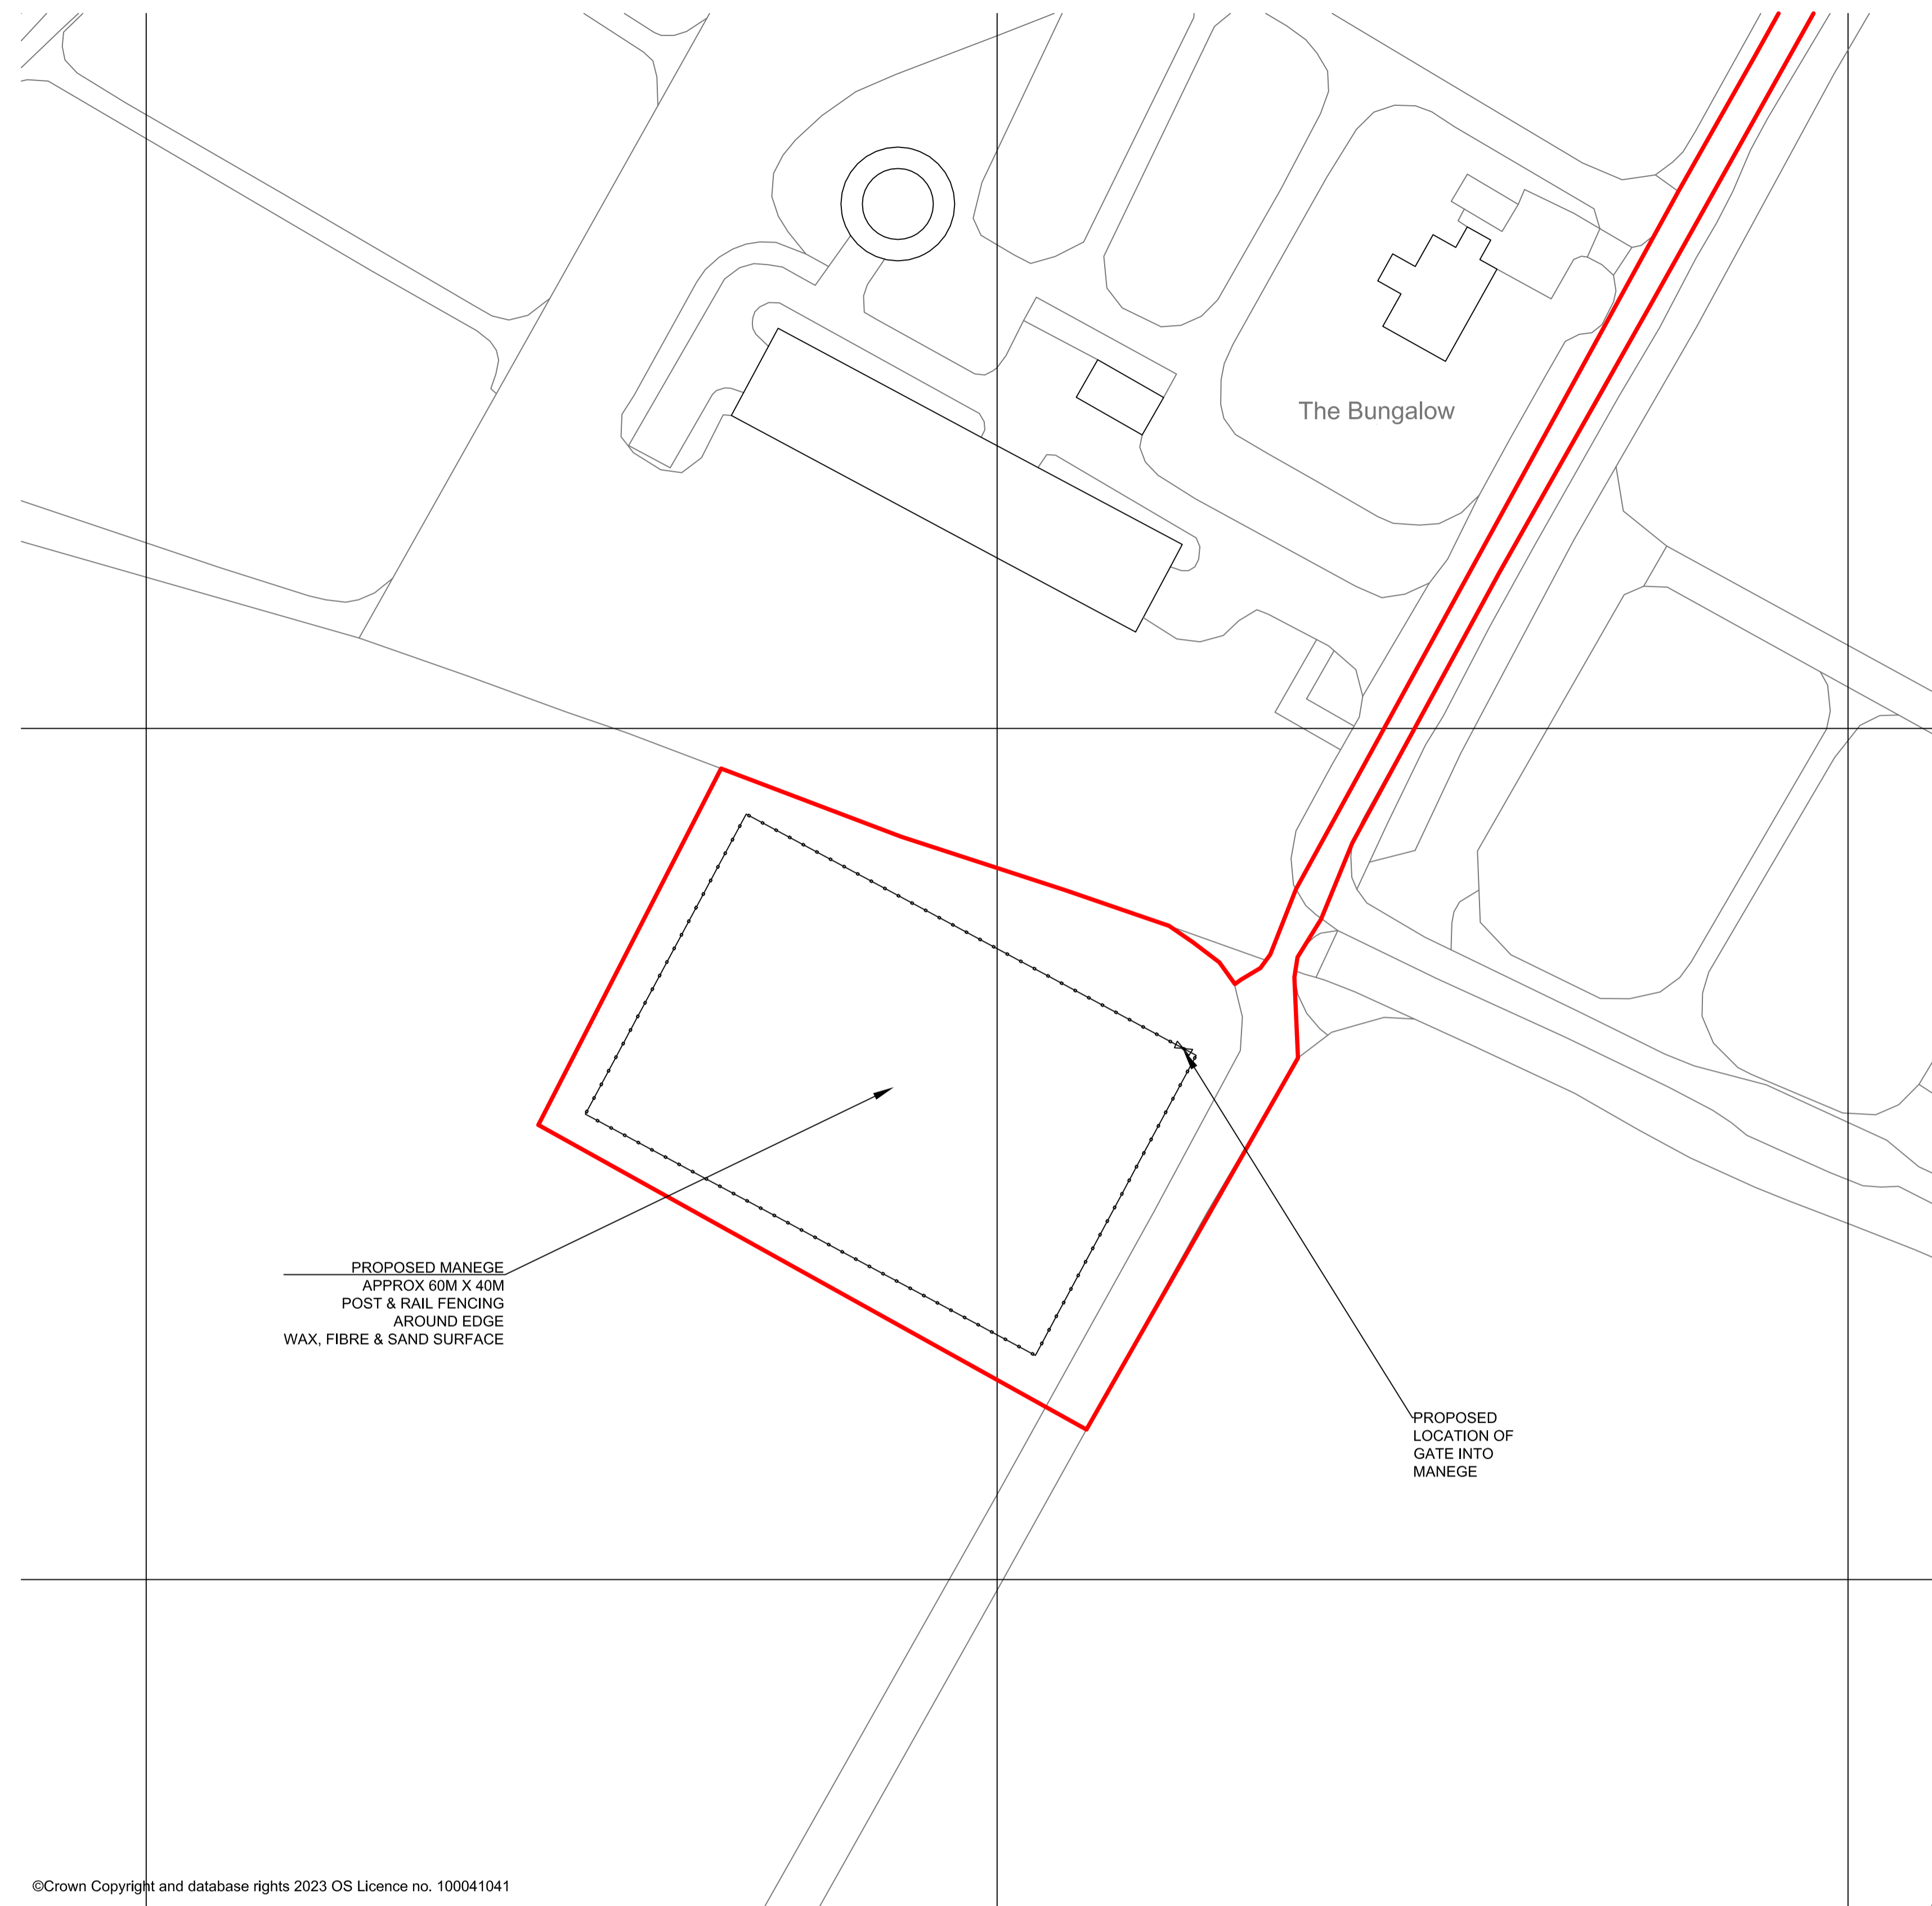

©Crown Copyright and database rights 2023 OS Licence no. 100041041

LOCATION PLAN
Scale 1:2500

©Crown Copyright and database rights 2023 OS Licence no. 100041041

BLOCK PLAN
Scale 1:500

SITE LOCATION

NOTES:

1. Use written dimensions only. All dimensions to be checked on site and any discrepancies reported to ACORUS immediately. If in doubt ask.
 2. Where relevant, significant hazards have been identified on the drawing. Hazards which should be obvious to a competent contractor or unforeseeable have not been identified.
 3. This drawing is confidential and remains the exclusive property of ACORUS.
 4. Ordnance Survey Paper Map Copying Licence Number: 100039456.
- © ACORUS Rural Property Services Ltd.

Rev	Date	Description	Dwn	Chk
			Drawn	Checked

PROJECT				
BELPORT VALLEY YARD IP7 7QB				
TITLE				
SITE LOCATION & BLOCK PLAN PROPOSED MANEGE				
SCALE	DATE	DRAWN BY	CHECKED BY	
AS SHOWN @A1	06/23	EB	BB	
JOB NO.	DRAWING NO.	REVISION		
BVY/BB23/079	100_01			