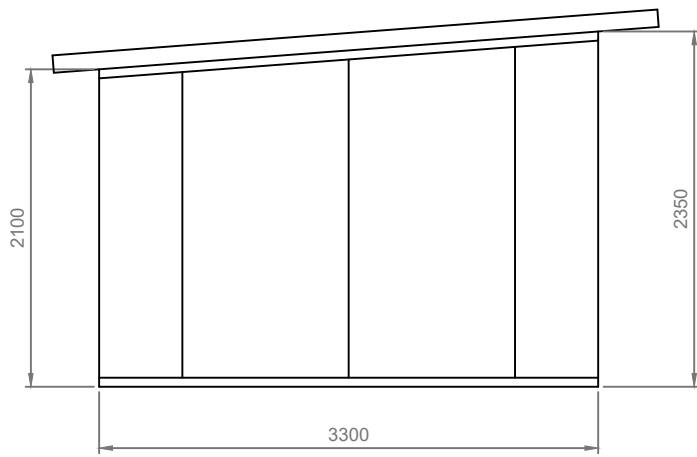

PLAN SECTION

A3 Scale 1:50
Dimensions: mm

Grande

SIDE A

FRONT VIEW

SIDE B

REAR VIEW

Drawn	Chris Morrow
Date	September 2021