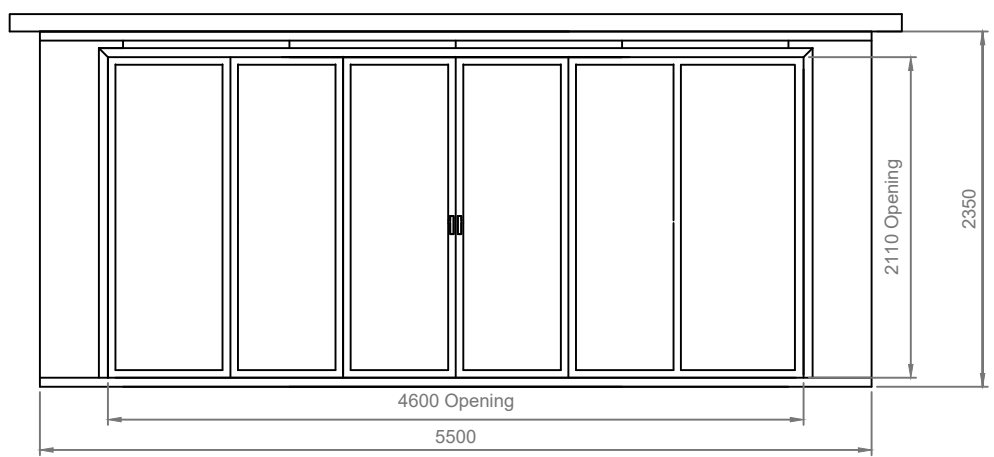

PLAN SECTION

A3 Scale 1:50
Dimensions: mm

Grande

SIDE A

FRONT VIEW

SIDE B

REAR VIEW

Drawn	Chris Morrow
Date	September 2021