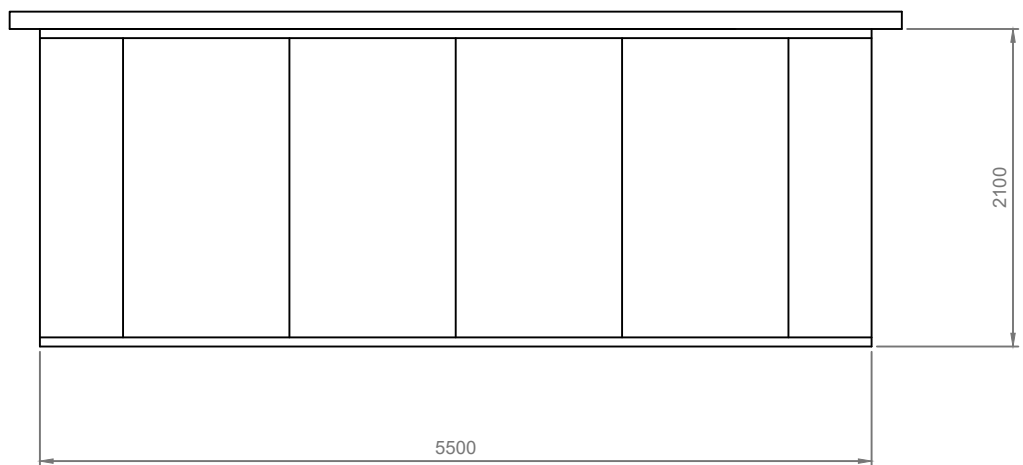

PLAN SECTION

A3 Scale 1:50
Dimensions: mm

Grande

SIDE A

FRONT VIEW

SIDE B

REAR VIEW

Drawn	Chris Morrow
Date	September 2021