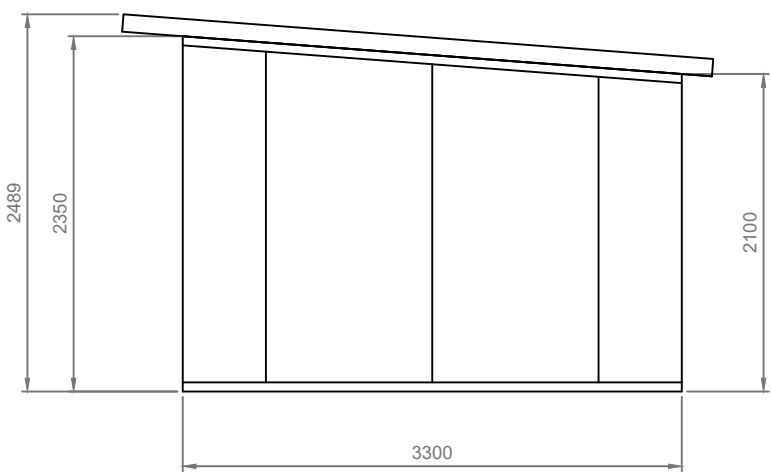

PLAN SECTION

A3 Scale 1:50
Dimensions: mm

Grande

SIDE A

FRONT VIEW

SIDE B

REAR VIEW

Drawn	Chris Morrow
Date	September 2021