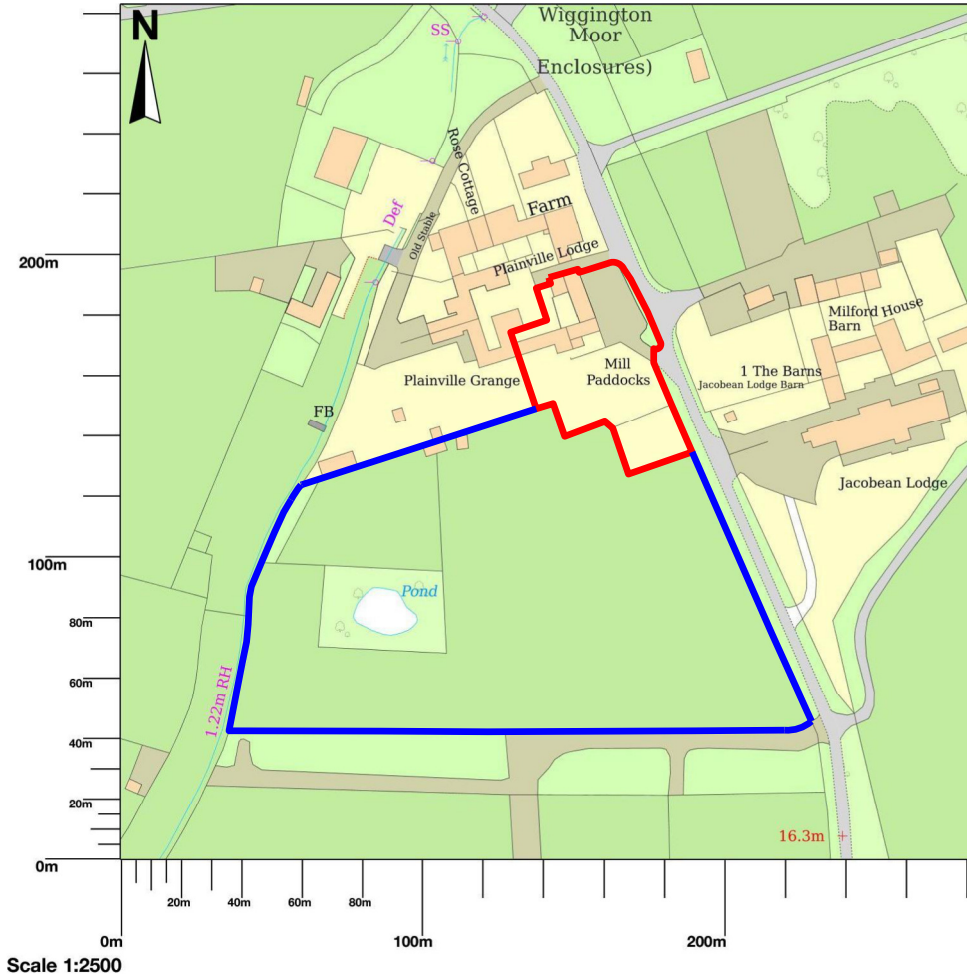

Mill Paddocks, Plainville Lane, Wigginton, York, YO32 2RG

© Crown copyright and database rights 2023 OS 100054135. Map area bounded by: 457825,459815 458107,460097. Produced on 27 July 2023 from the OS National Geographic Database. Supplied by UKPlanningMaps.com. Unique plan reference: p8e/uk/981549/1323036

AMENDMENTS	
CLIENT MRS ANN SCOTT	
PROJECT MILL PADDOCKS PLAINVILLE LANE WIGGINGTON YO32 2RG	
TITLE LOCATION PLAN	
JOB No. 326-0623	DRAWING No. P03
DATE JULY 2023	SCALE 1:2500@A4