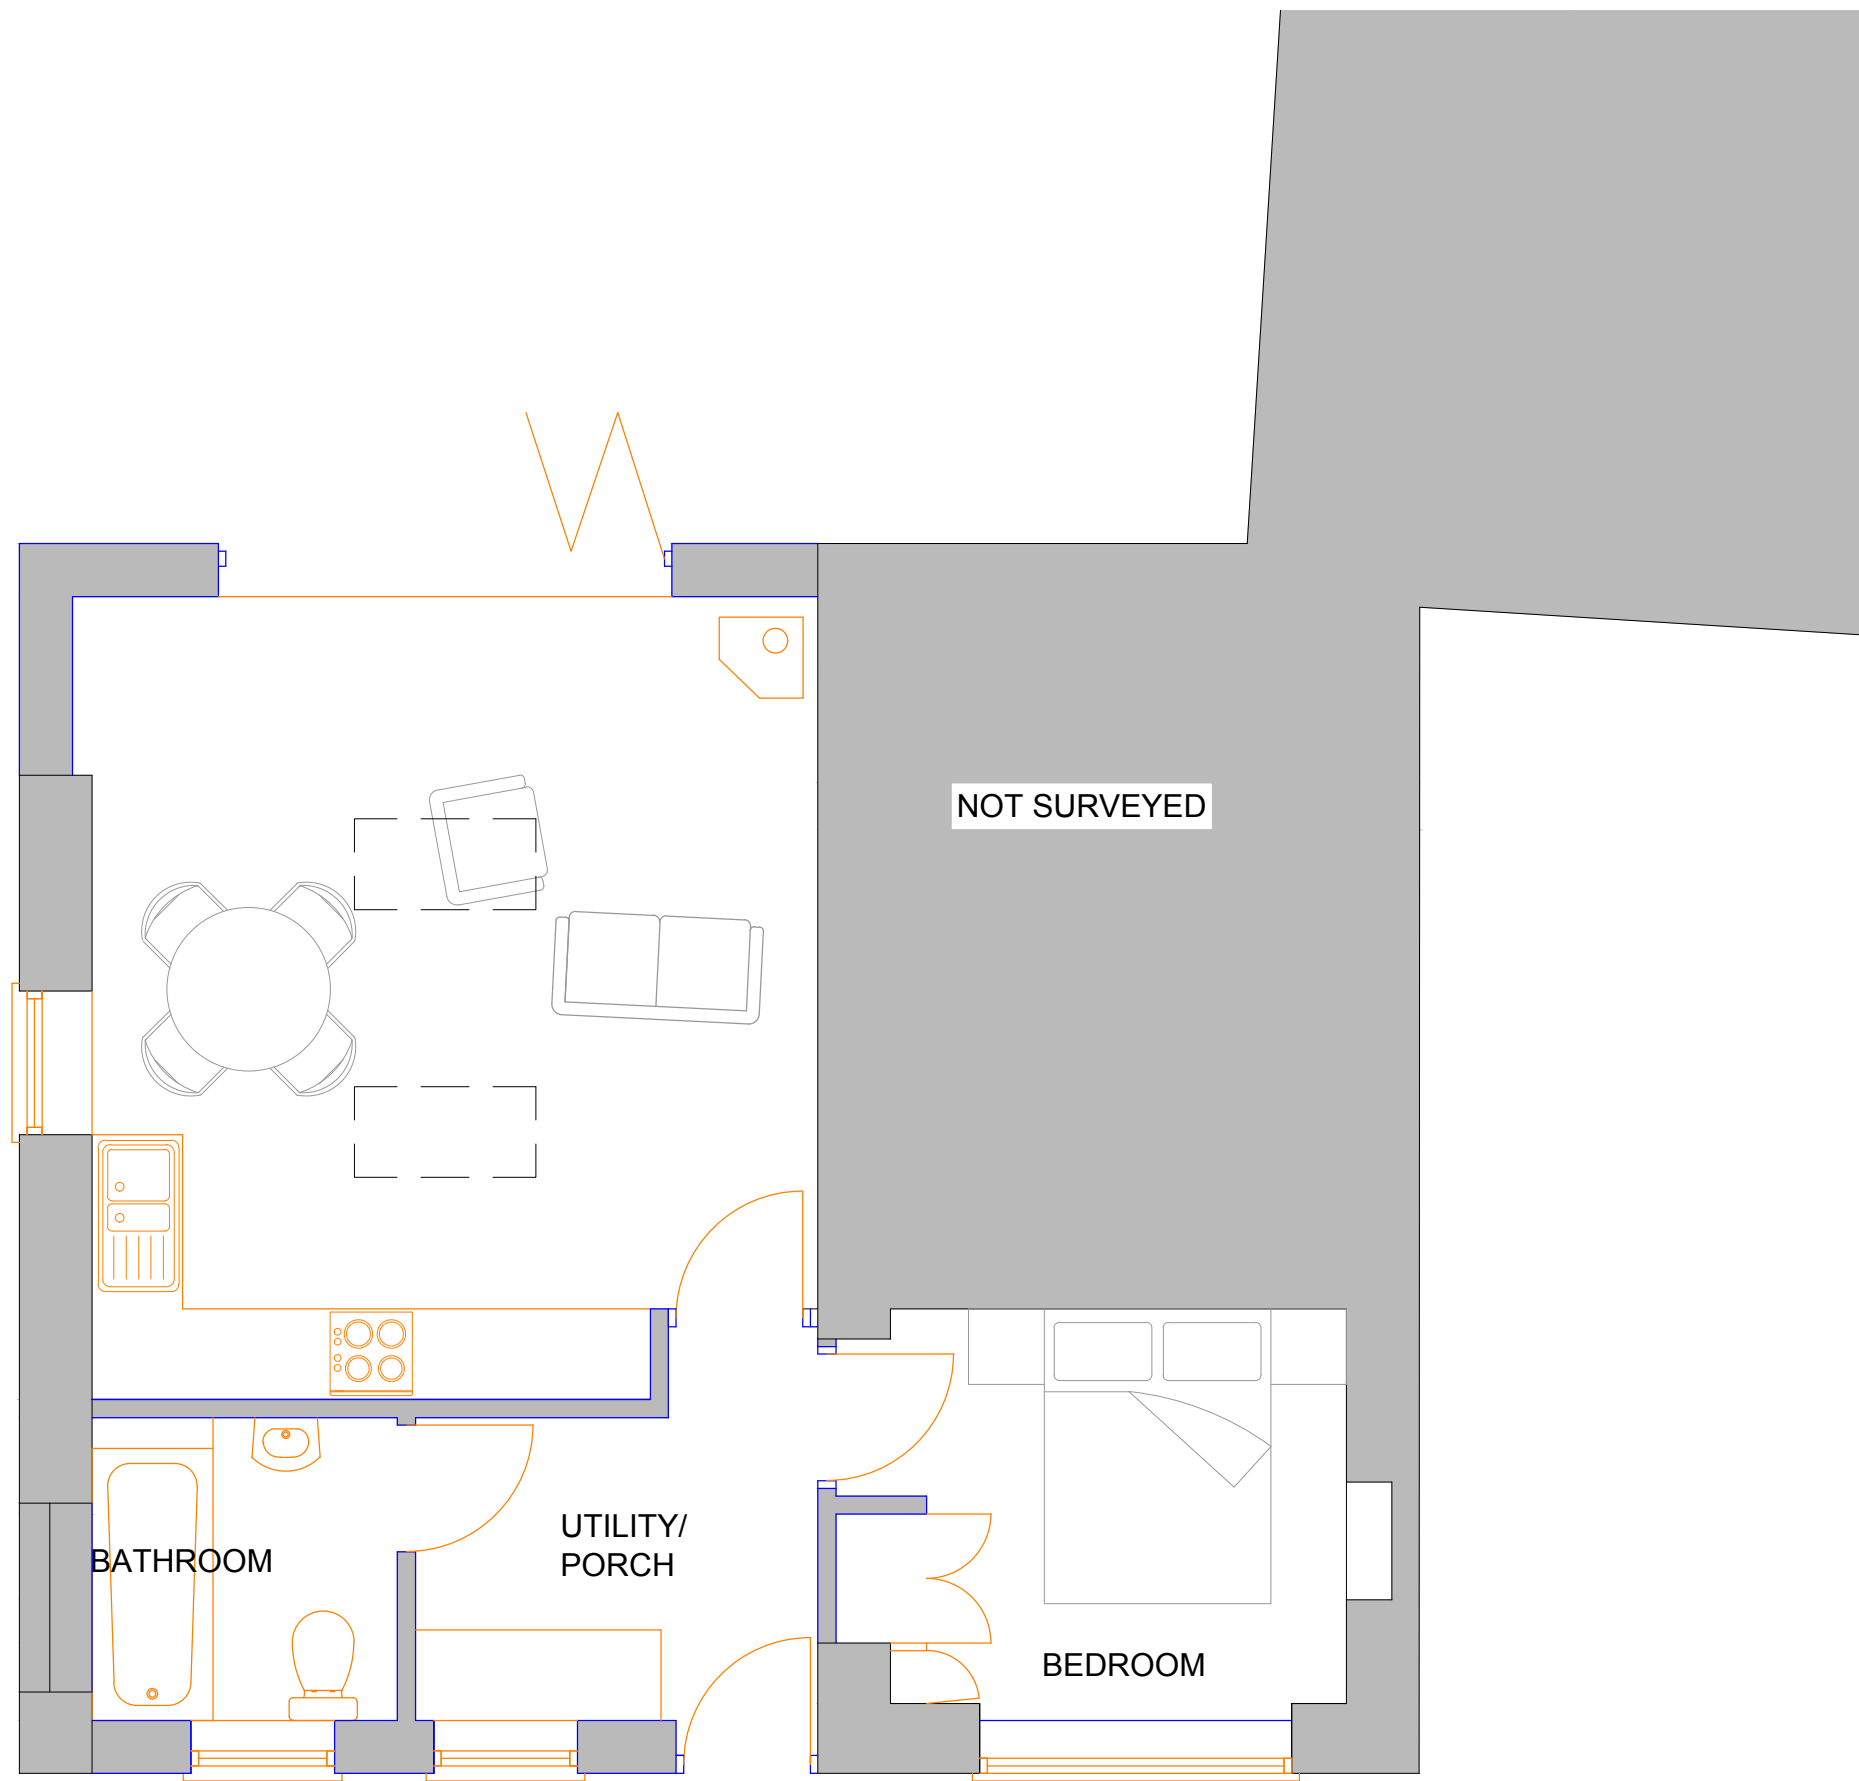

Contractors must check all dimensions on site. Only figured dimensions are to be worked from. Discrepancies are to be reported immediately.

Rev	Date	Comment
A	16.06.23	Layouts altered

Chartered Building Surveyors
9 Penhale View
Cubert
Newquay
Cornwall,
TR8 5FW
Email: info@atlanticbuildingconsultants.co.uk
Tel: 01637 622304

Project
8 Bank Street
St Columb Major
TR9 6AU

Client
Mr A Julian

Drawing Title
Floor Plans
As Proposed

Scale. 1:50 @ A3

Drg No. ABC168-04A

File No. ABC168

Designed by	JDR	Drawn by	JDR
Date	Mar 2023	Rev	A

© This Drawing is the Copyright of Atlantic Building Consultants Ltd